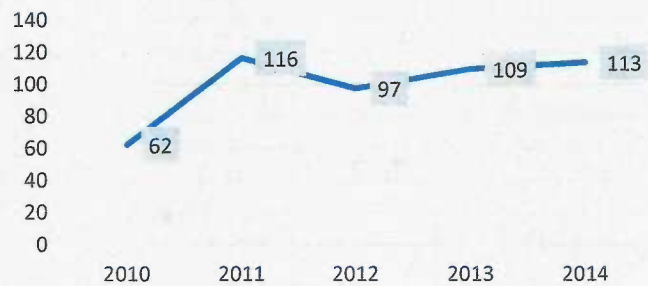

## 2014 Blue Line Gateway Cities Crimes

2014 Crimes

Crime	2013	2014	% Change
Homicide	0	0	N/C
Rape	0	0	N/C
Robbery	37	21	-43.2%
Assault	14	21	50.0%
Burglary	0	0	N/C
Theft	55	63	14.5%
Auto Theft	3	8	166.7%
Arson	0	0	N/C
Total	109	113	3.7%

5 Year Crime Trend

2014 had a slight increase in crime from 2013 of 3.7% from 109 to 113.

The entire Blue line had a drop in crime of 16% from 438 in 2013 to 366 in 2014.