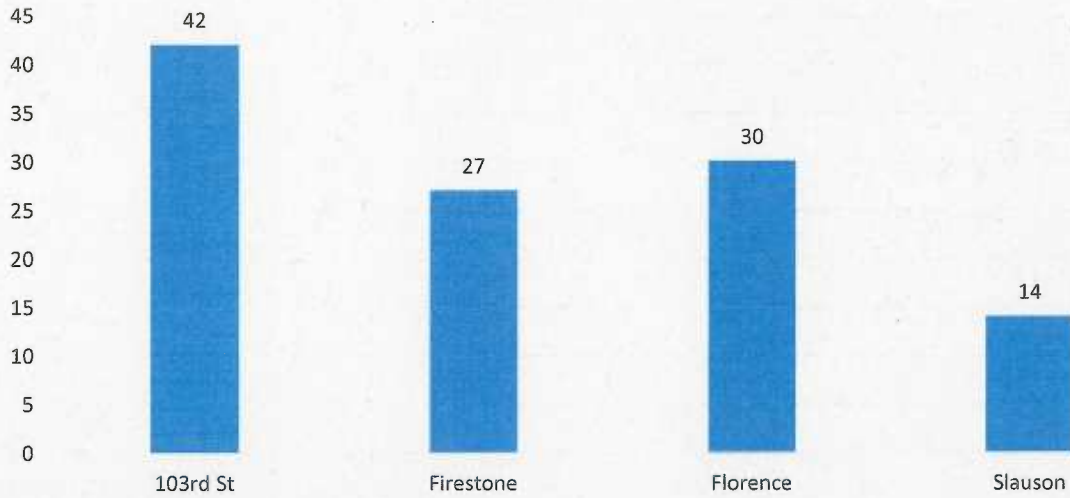

## 2014 Blue Line Gateway Cities Crimes

2014 Crimes

Crime	2013	2014	% Change
Homicide	0	0	N/C
Rape	0	0	N/C
Robbery	37	21	-43.2%
Assault	14	21	50.0%
Burglary	0	0	N/C
Theft	55	63	14.5%
Auto Theft	3	8	166.7%
Arson	0	0	N/C
Total	109	113	3.7%

5 Year Crime Trend

2014 had a slight increase in crime from 2013 of 3.7% from 109 to 113.

The entire Blue line had a drop in crime of 16% from 438 in 2013 to 366 in 2014.