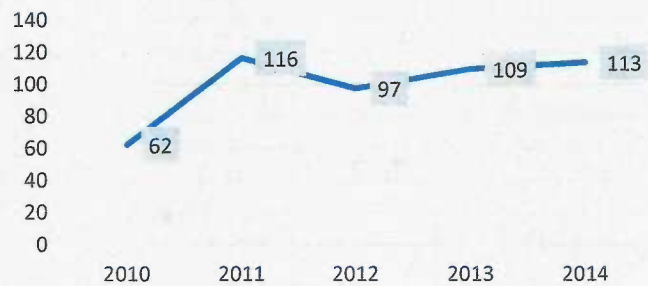

2014 Blue Line Gateway Cities Crimes

2014 Crimes

Crime	2013	2014	% Change
Homicide	0	0	N/C
Rape	0	0	N/C
Robbery	37	21	-43.2%
Assault	14	21	50.0%
Burglary	0	0	N/C
Theft	55	63	14.5%
Auto Theft	3	8	166.7%
Arson	0	0	N/C
Total	109	113	3.7%

5 Year Crime Trend

2014 had a slight increase in crime from 2013 of 3.7% from 109 to 113.

The entire Blue line had a drop in crime of 16% from 438 in 2013 to 366 in 2014.