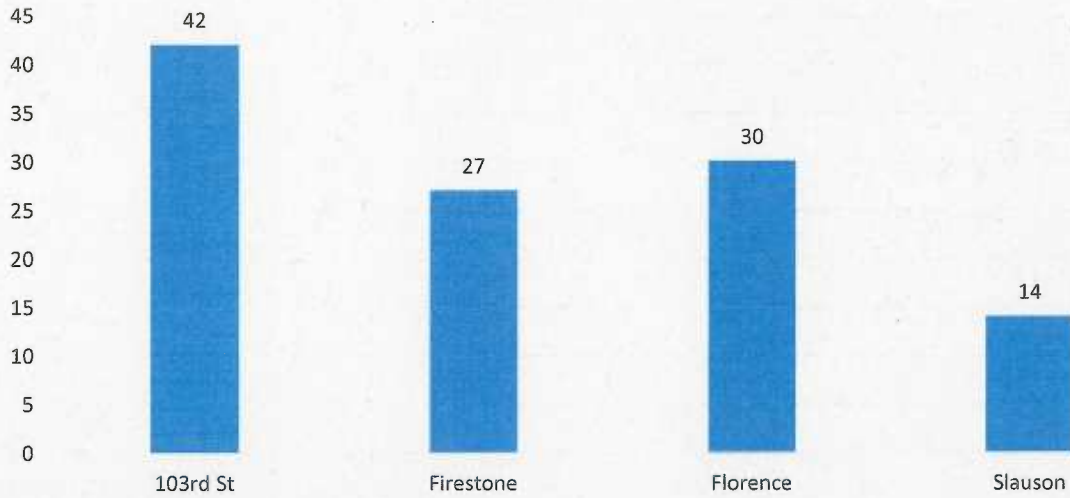

2014 Blue Line Gateway Cities Crimes

2014 Crimes

Crime	2013	2014	% Change
Homicide	0	0	N/C
Rape	0	0	N/C
Robbery	37	21	-43.2%
Assault	14	21	50.0%
Burglary	0	0	N/C
Theft	55	63	14.5%
Auto Theft	3	8	166.7%
Arson	0	0	N/C
Total	109	113	3.7%

5 Year Crime Trend

2014 had a slight increase in crime from 2013 of 3.7% from 109 to 113.

The entire Blue line had a drop in crime of 16% from 438 in 2013 to 366 in 2014.