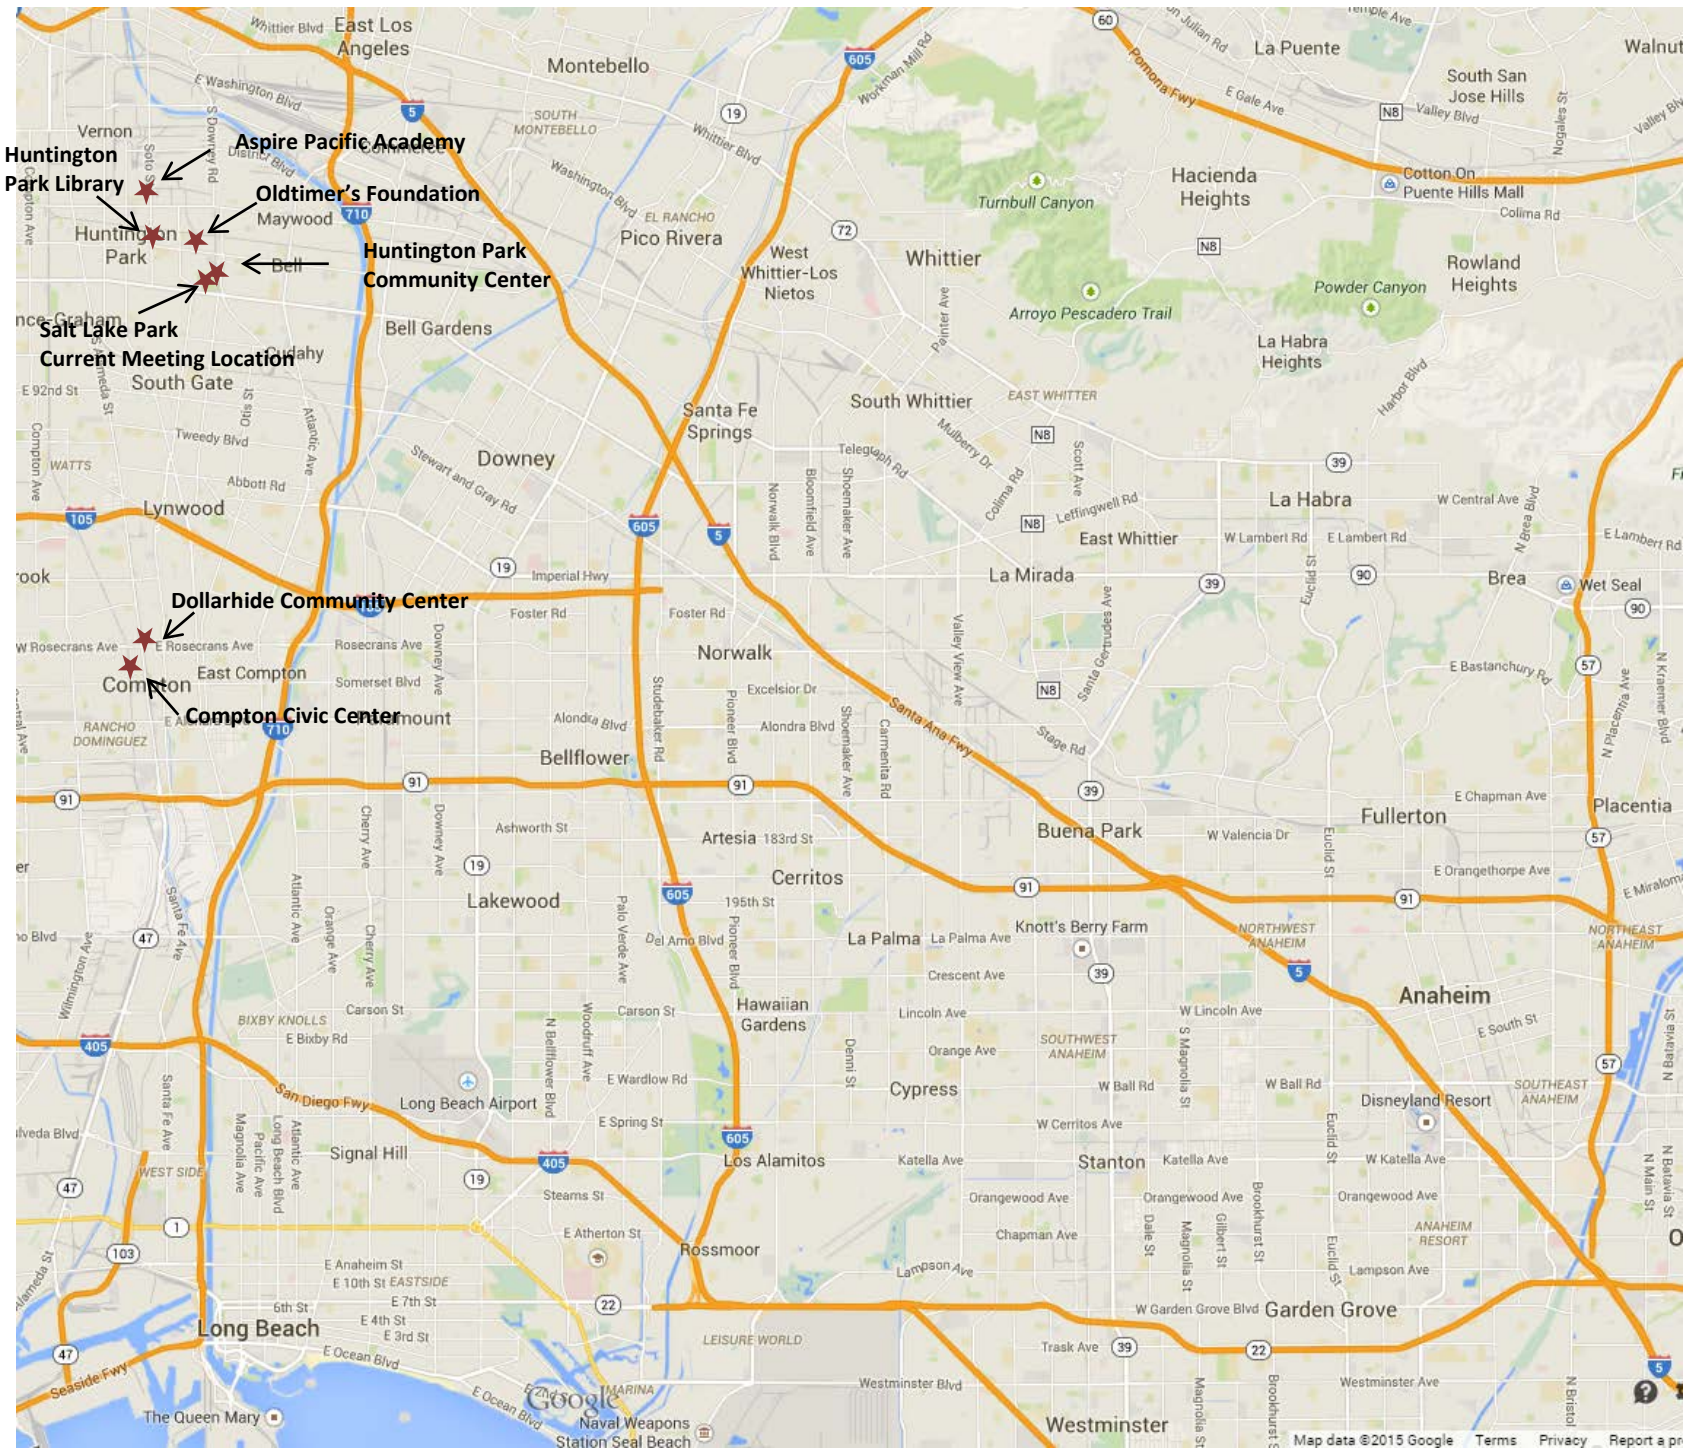

Sites Reviewed for Gateway Cities Service Council Meetings

Facility	Location	Transit Connections	Feasible ?	Cost	Notes
Aspire Pacific Academy 2565 E. 58 th St. Huntington Park, CA	Between Pacific Blvd & Santa Fe Ave., just N of E. Slauson	Metro 60, 108/358, 251, 751, 760	Yes	\$100 per hour	Available in evenings, site has parking
Compton City Hall 205 S. Willowbrook Ave. Compton, CA 90220	Between Wilmington and N. Alameda, E. Rosecrans and W. Compton Blvd.	Metro 51/52/352, 60, 125, 127, 128 202 ½ Mile from Compton Blue Line Station	No		Not available to outside organizations during evening hours
Douglas F. Dollarhide Community Center 301 Tamarind Ave. Compton, CA 90220	Between Wilmington and N. Alameda, E. Rosecrans and W. Compton Blvd.	Metro 51/52/352, 60, 125, 127, 128 202 ½ Mile from Compton Blue Line Station	Yes	\$125 per hour	Available in evenings, site has parking
Huntington Park Community Center 6925 Salt Lake Ave. Huntington Park, CA 90255	etween State St. and California Ave., S of Gage Ave.	Metro 110, 111/311, 251, 612	Yes	\$37 per hour	Across from Salt Lake Park Available 6 p.m. – 9 p.m.
Huntington Park Library 6518 Miles Ave. Huntington Park, CA 90255	Just S of E. Gage Ave. N of Saturn Ave., W of State St.	Metro 110, 254	Tent.		Only available until 6 p.m.
Oldtimers Foundation 3355 E Gage Ave. Huntington Park, CA 90255	S of Randolph, between Bissell St. and Maywood Ave.	Metro 110	Yes	\$125 per 4-hour block	Available in evenings, site has parking
Salt Lake Park 3401 E. Florence Ave. Huntington Park, Ca 90255	Between State St. and California Ave., S of Gage Ave.	Metro 111,311, 251, 612	Yes	\$15 per hour daytime/\$32 per hour for evenings	Current Meeting Location Available up to 6:30 p.m. or after 7:30 for additional \$17 per hour staffing fee.
Southgate Girls Clubhouse 4940 Southern Ave. South Gate, CA	Between Sern Ave. and Tweedy Blvd., W of Atlantic, E of Hildreth Ave.	Metro 115, 117, 260, 762	No		Not available during evening hours