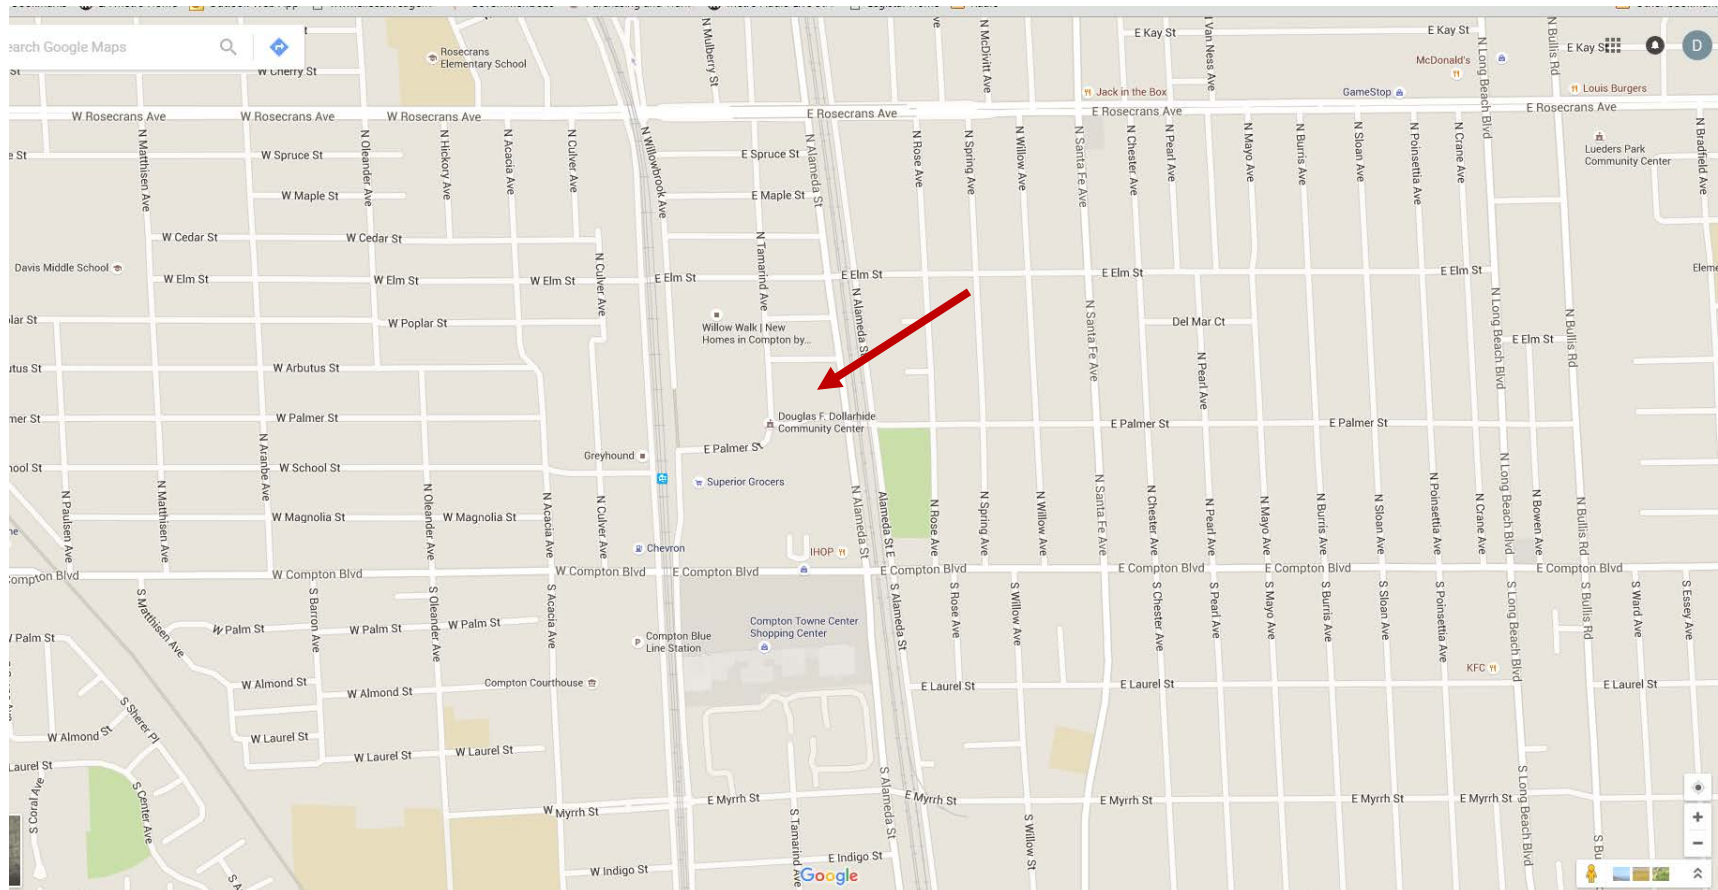

# Gateway Cites Metro Service Council Meeting Locations

Dollarhide Community Center  
301 N. Tamarind Ave.  
Compton, CA 90220  
Accessible via:

- Metro Bus Lines 51/351, 125, 127, 128, 202, and Metro Blue Line Compton Station
- Compton Renaissance 1, 2, 3, 4,
- Gardena 3

Cost - \$200.00

Salt Lake Park Community Center  
3401 E. Florence Ave., Huntington Park, CA 90255  
Accessible via:

- Metro Bus Lines 110, 111, 251, 612

Cost - \$84.00