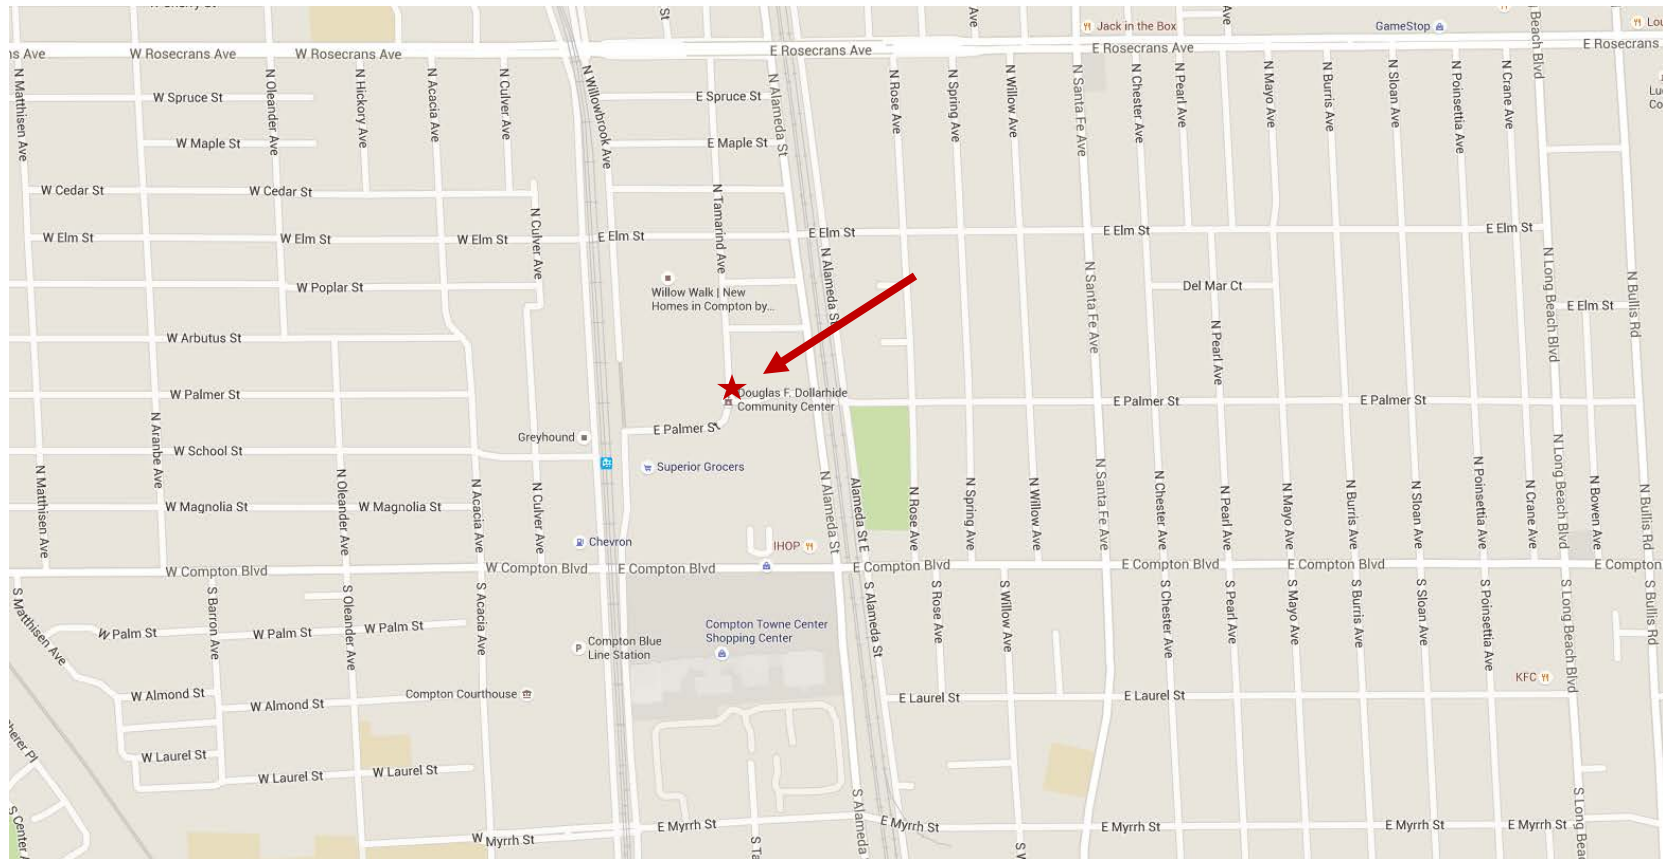

# Gateway Cities Metro Service Council Meeting Locations

Dollarhide Community Center  
301 N. Tamarind Ave.  
Compton, CA 90220

Accessible via:

- Metro Bus Lines 51/351, 125, 127, 128, 202, and Metro Blue Line Compton Station
- Compton Renaissance 1, 2, 3, 4,
- Gardena 3

Cost - \$200.00

Salt Lake Park Community Center  
3401 E. Florence Ave., Huntington Park, CA 90255  
Accessible via:

- Metro Bus Lines 110, 111, 251, 612

Cost - \$94.00