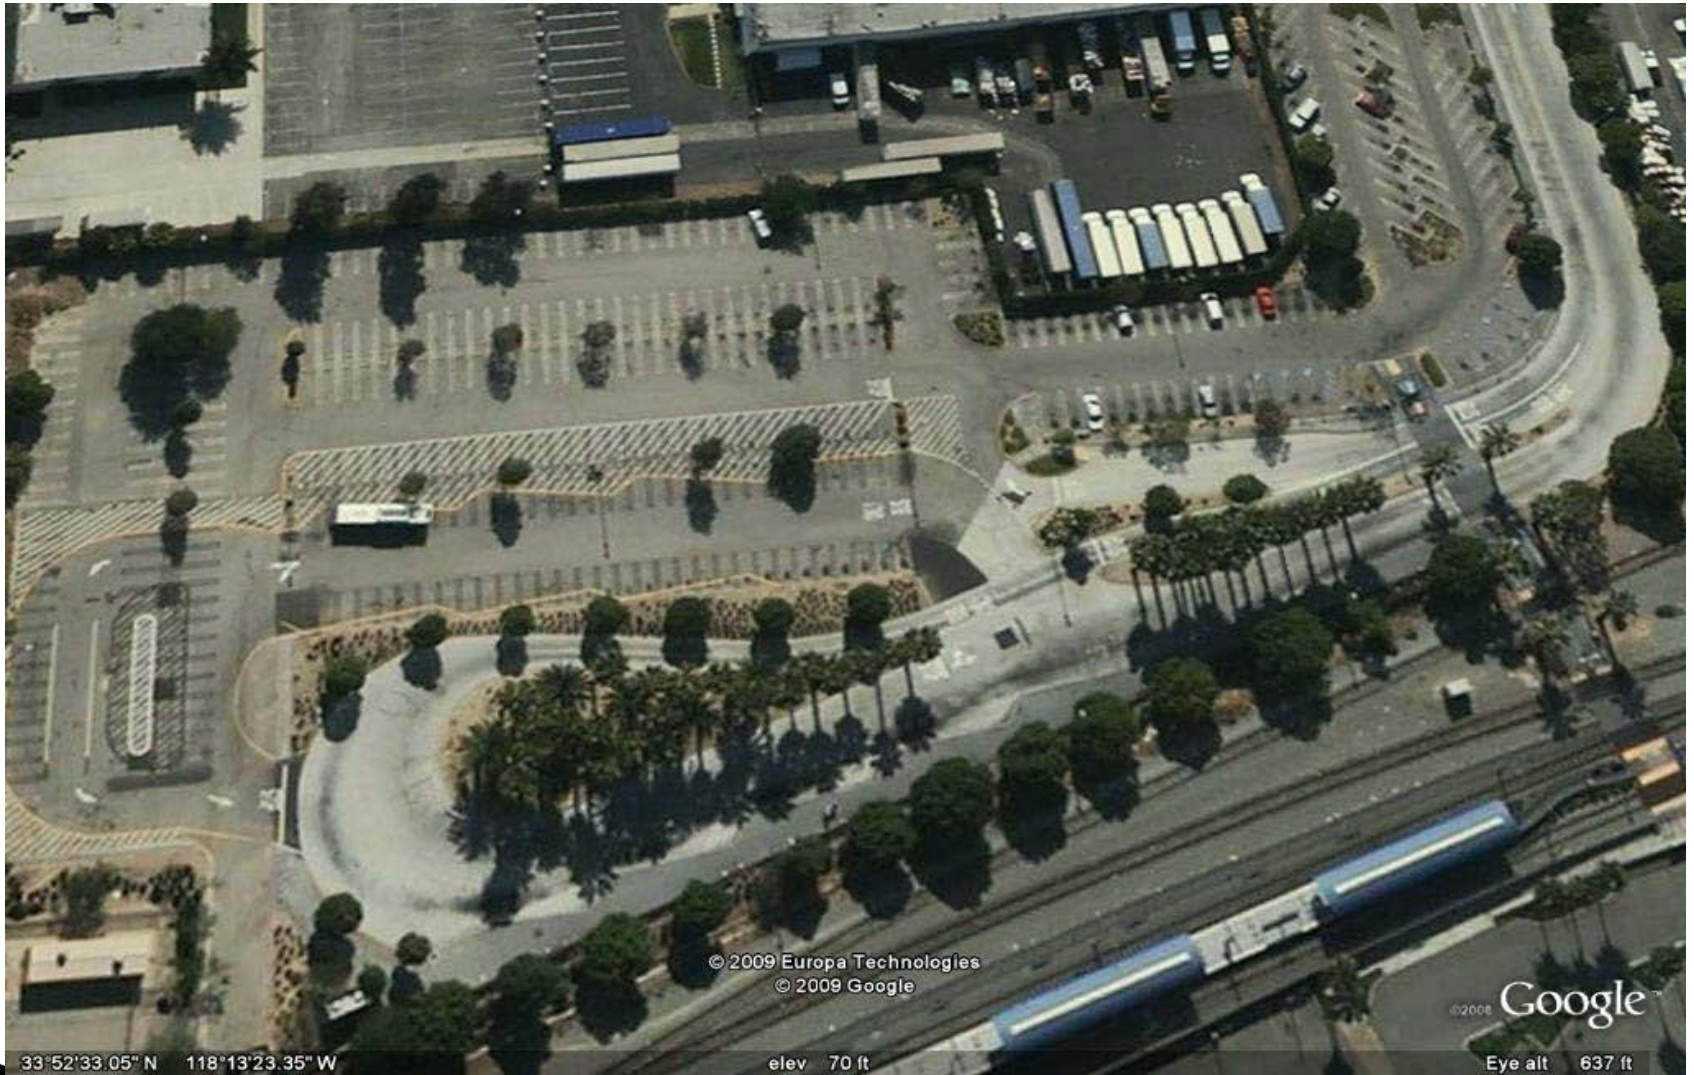

METRO GATEWAY CITIES SERVICE COUNCIL MEETING

April 12, 2012

Metro

ARTESIA BLUE LINE STATION

Metro

ARTESIA STATION ISSUES

- EAST GATE CLOSURE
- STATION REPAVING PROJECT
- BOEING GROUNDWATER PROJECT
- LINE 202 REROUTE

Metro

EAST GATE CLOSURE

Metro

STATION REPAVING PROJECT

Metro

LINE 202 REROUTED TO STATION

Metro