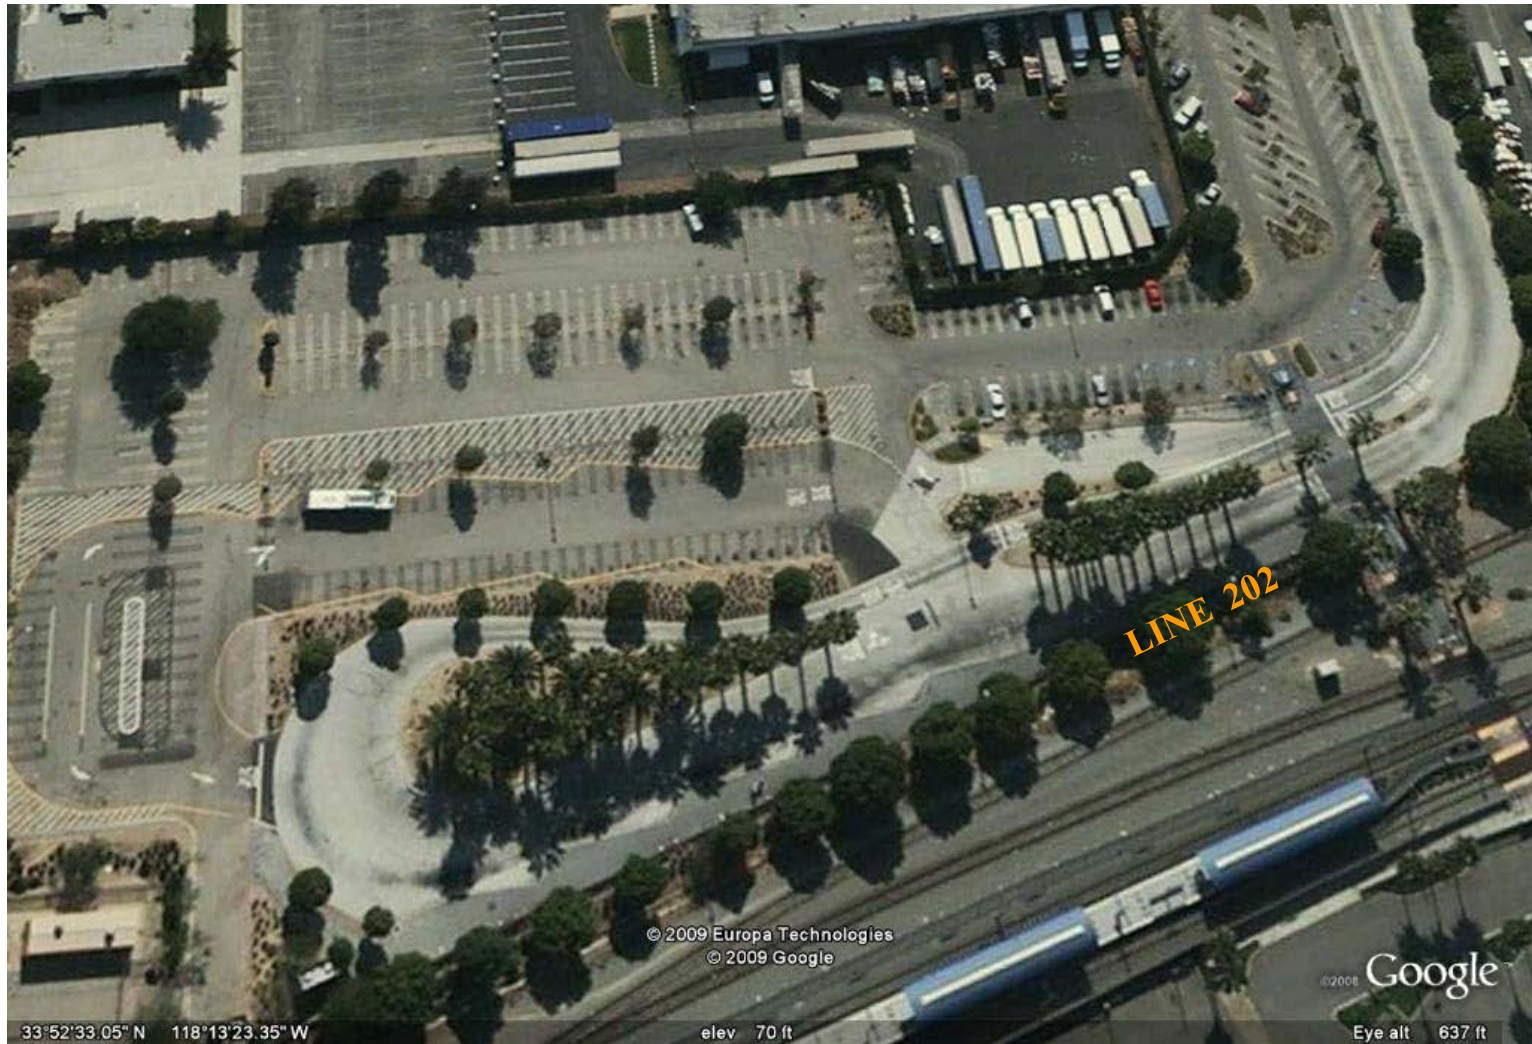

Metro

EAST GATE CLOSURE

Metro

STATION REPAVING PROJECT

Metro

LINE 202 REROUTED TO STATION

Metro