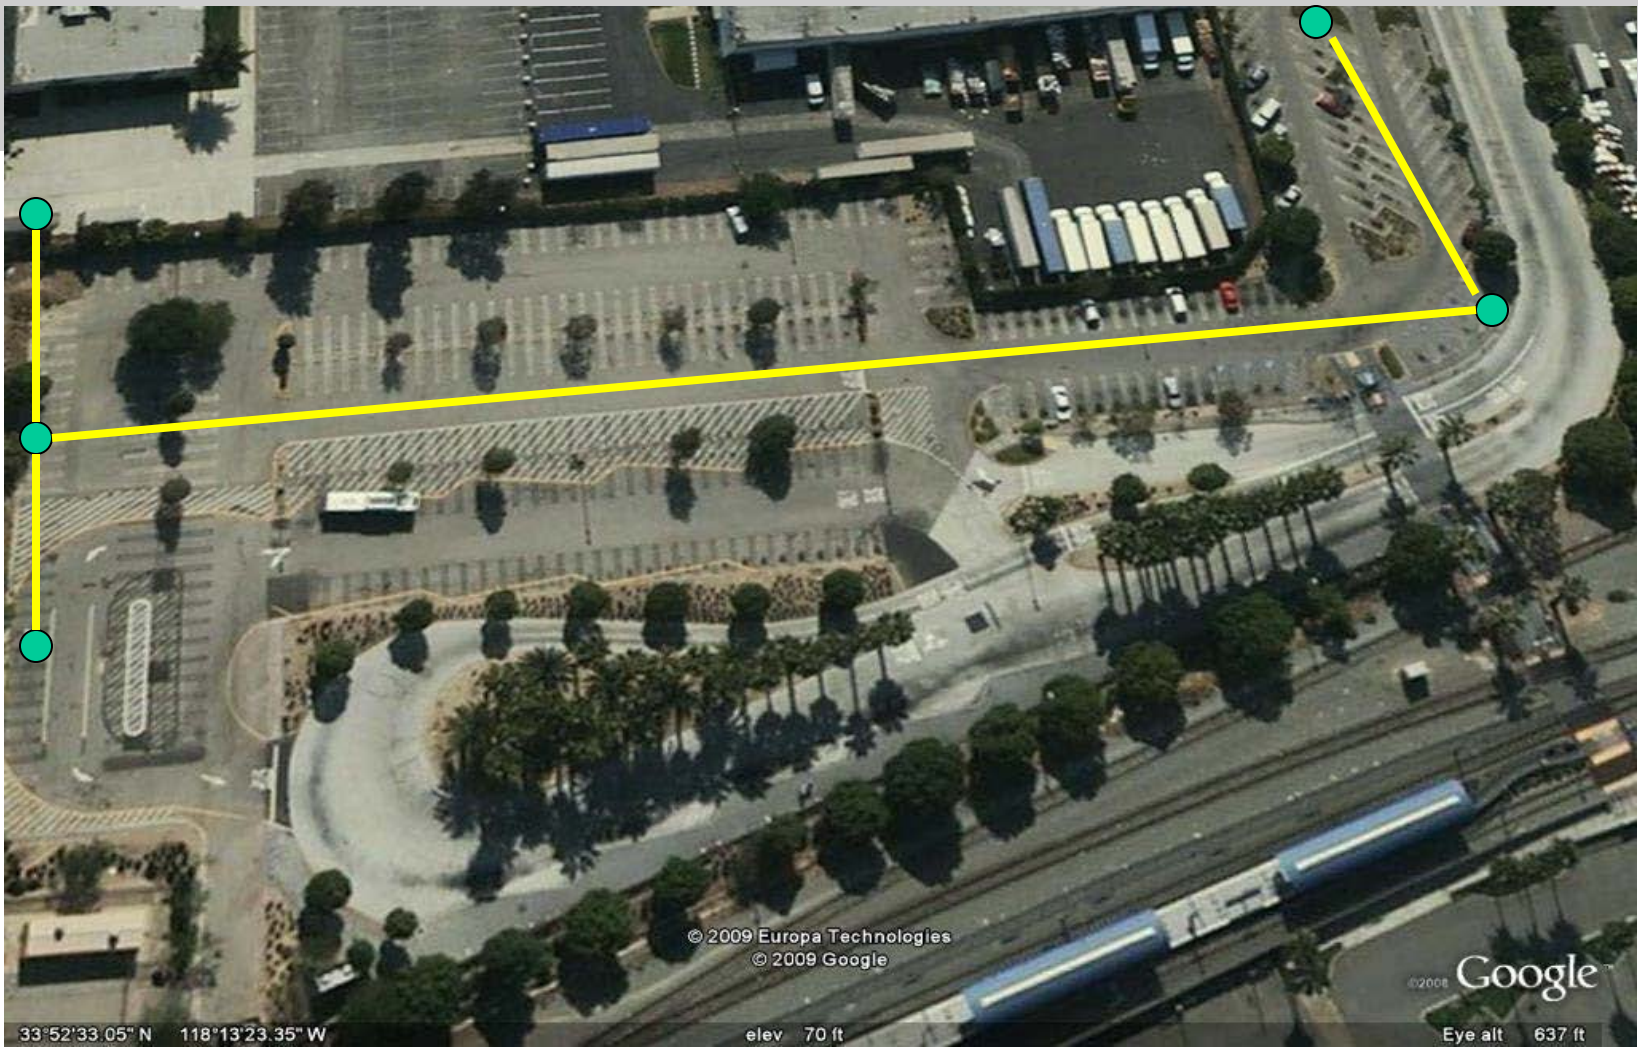

Metro

EAST GATE CLOSURE

Metro

STATION REPAVING PROJECT

Metro

LINE 202 REROUTED TO STATION

Metro