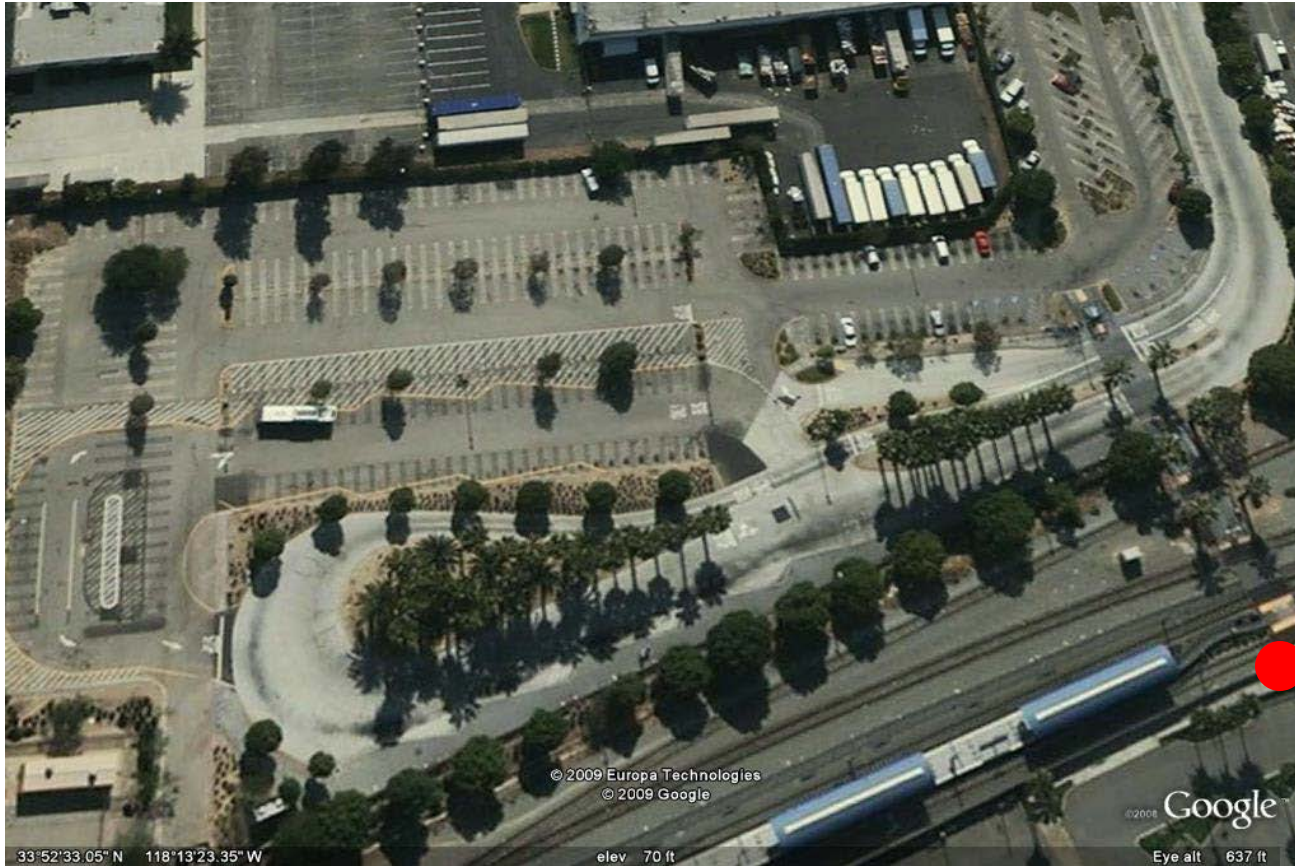

METRO GATEWAY CITIES SERVICE COUNCIL MEETING

April 12, 2012

Metro

ARTESIA BLUE LINE STATION

Metro

ARTESIA STATION ISSUES

- EAST GATE CLOSURE
- STATION REPAVING PROJECT
- BOEING GROUNDWATER PROJECT
- LINE 202 REROUTE

Metro

EAST GATE CLOSURE

Metro

STATION REPAVING PROJECT

Metro

LINE 202 REROUTED TO STATION

Metro