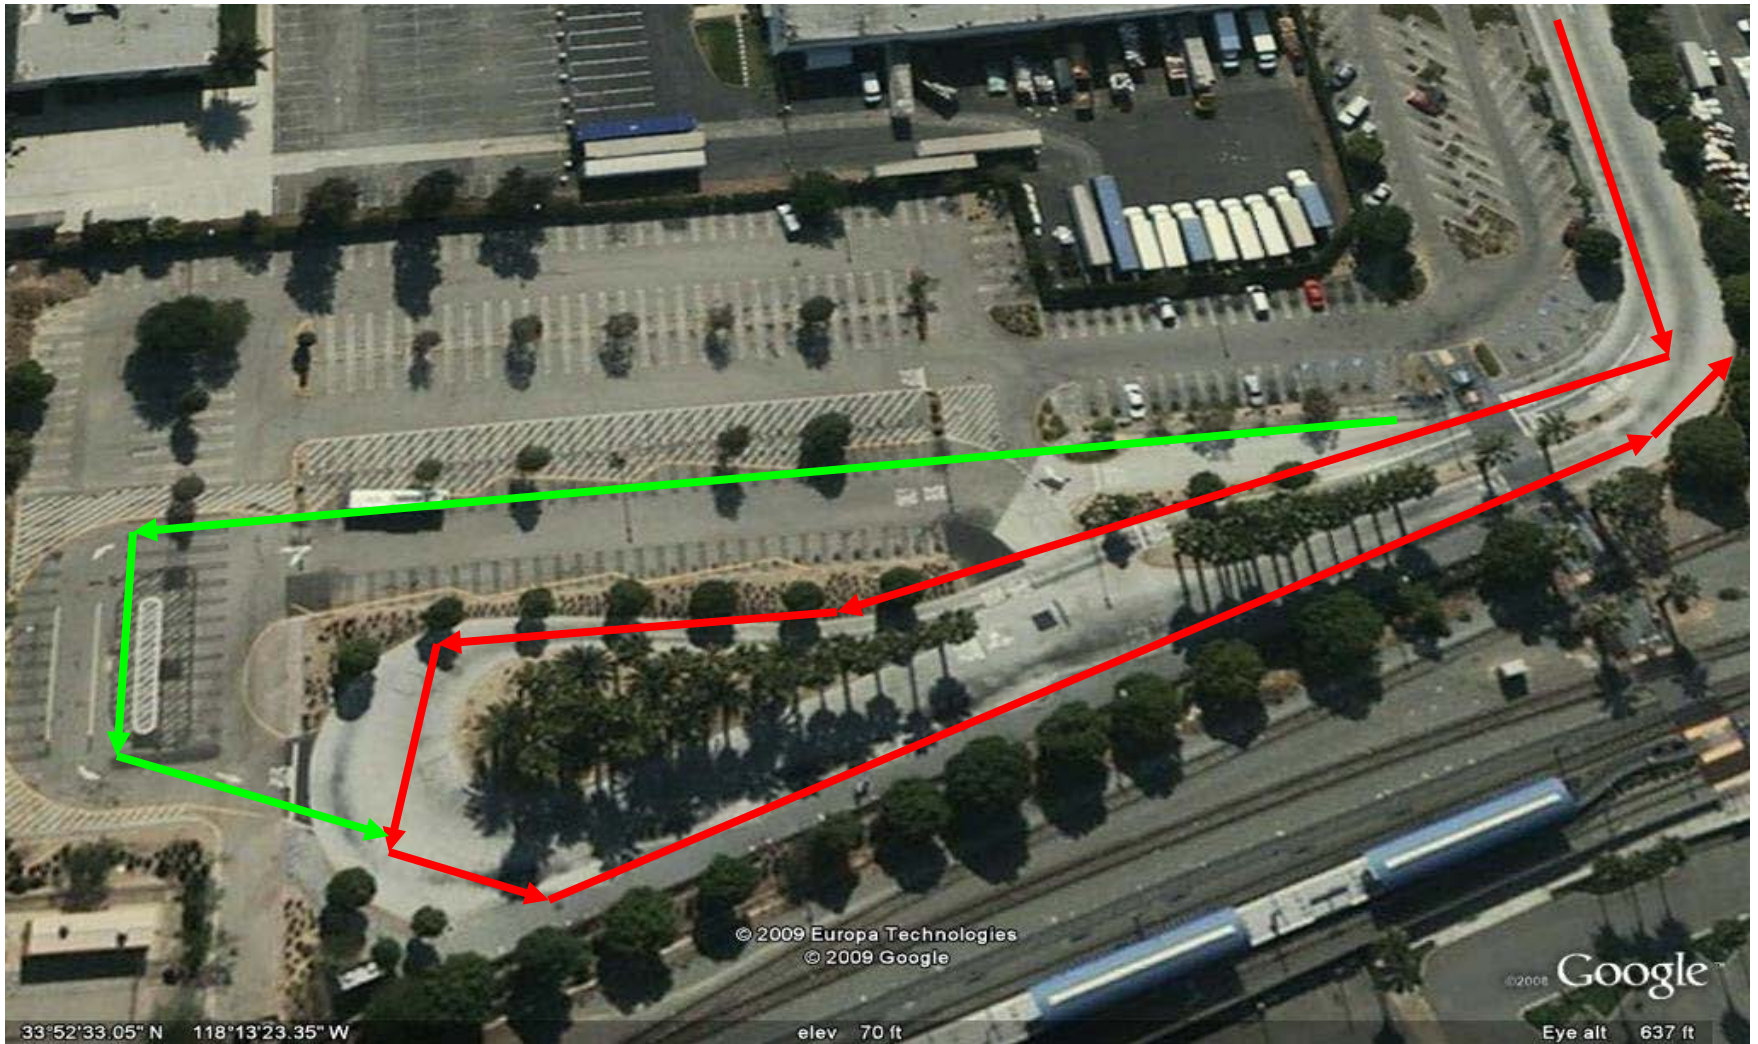

METRO GATEWAY CITIES SERVICE COUNCIL MEETING

April 12, 2012

Metro

ARTESIA BLUE LINE STATION

Metro

ARTESIA STATION ISSUES

- EAST GATE CLOSURE
- STATION REPAVING PROJECT
- BOEING GROUNDWATER PROJECT
- LINE 202 REROUTE

Metro

EAST GATE CLOSURE

Metro

STATION REPAVING PROJECT

Metro

LINE 202 REROUTED TO STATION

Metro