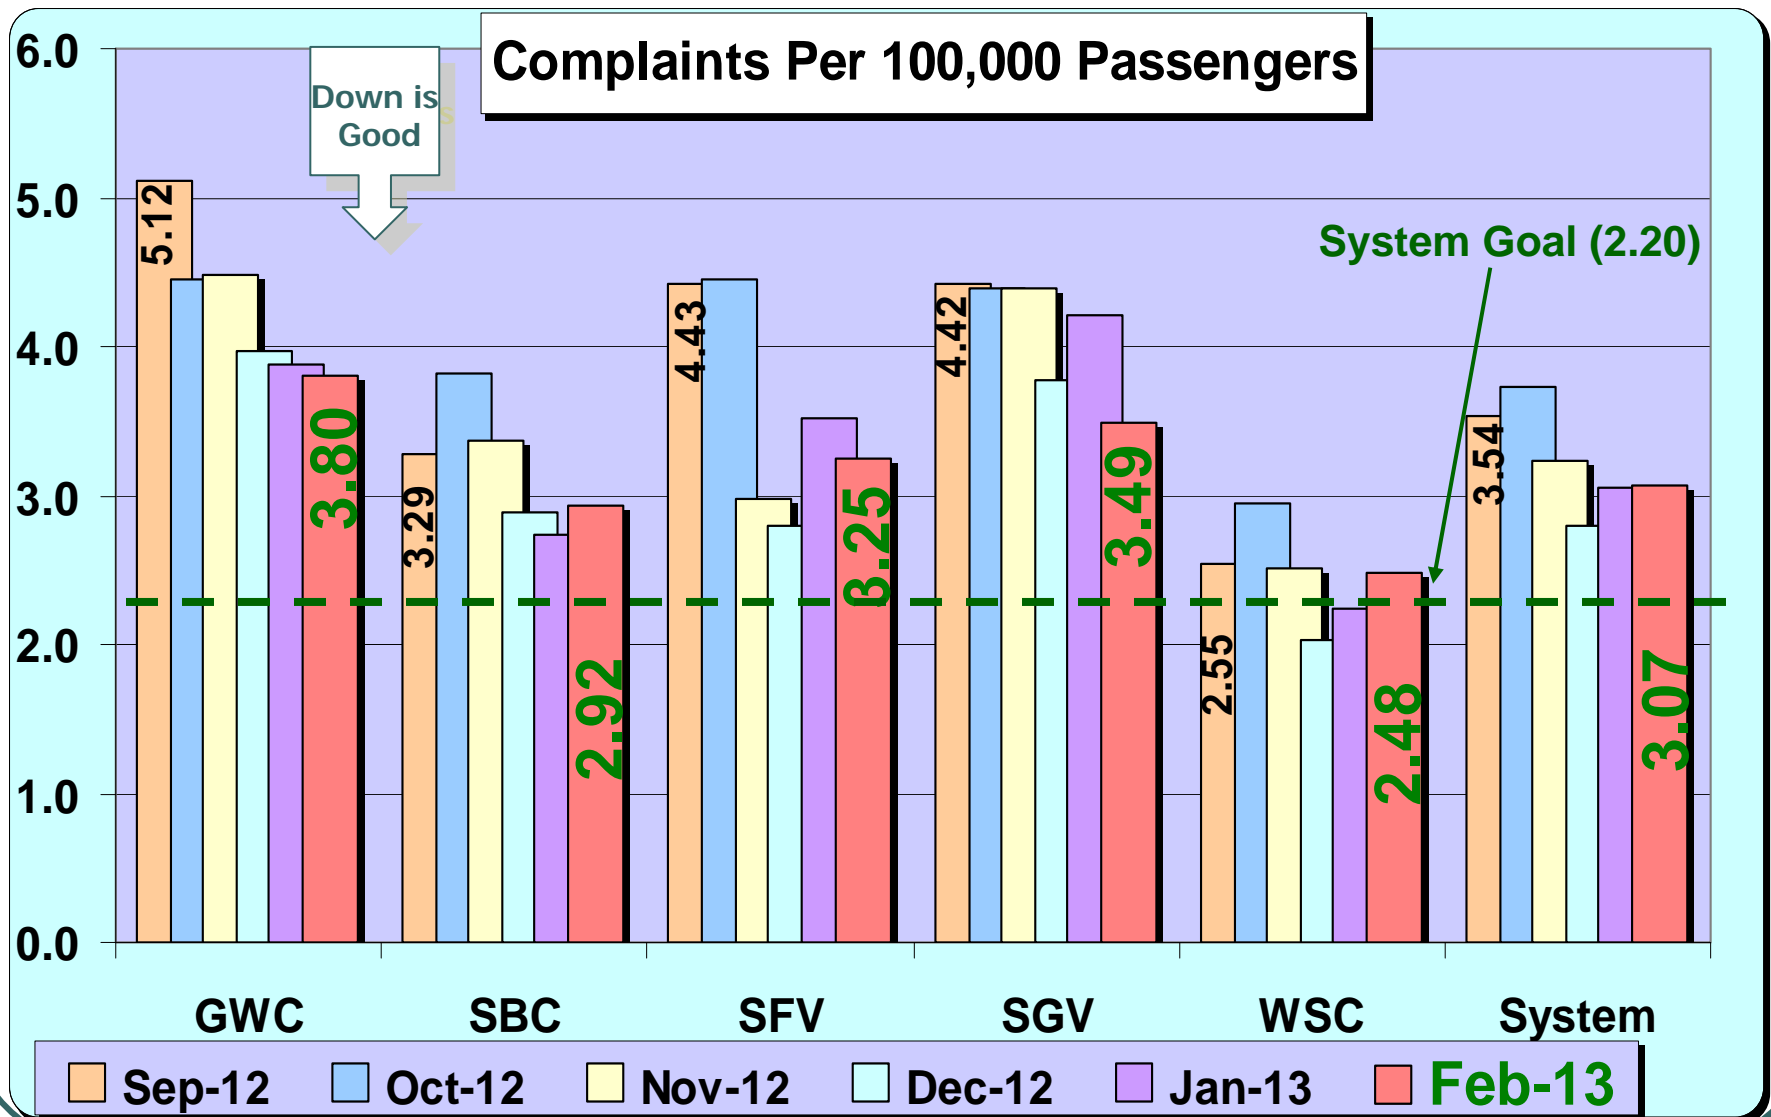

*Metro San Fernando Valley
Service Council
April 3, 2013 Meeting*

Performance Report on
February 2013 Service

SFV Service Council April 2013 Meeting

SFV Service Council April 2013 Meeting

SFV Service Council April 2013 Meeting

SFV Service Council April 2013 Meeting

Metro Rail Avg. WEEKDAY Riders Trends

Metro San Fernando Valley

Service Council
April 3, 2013 Meeting

Questions