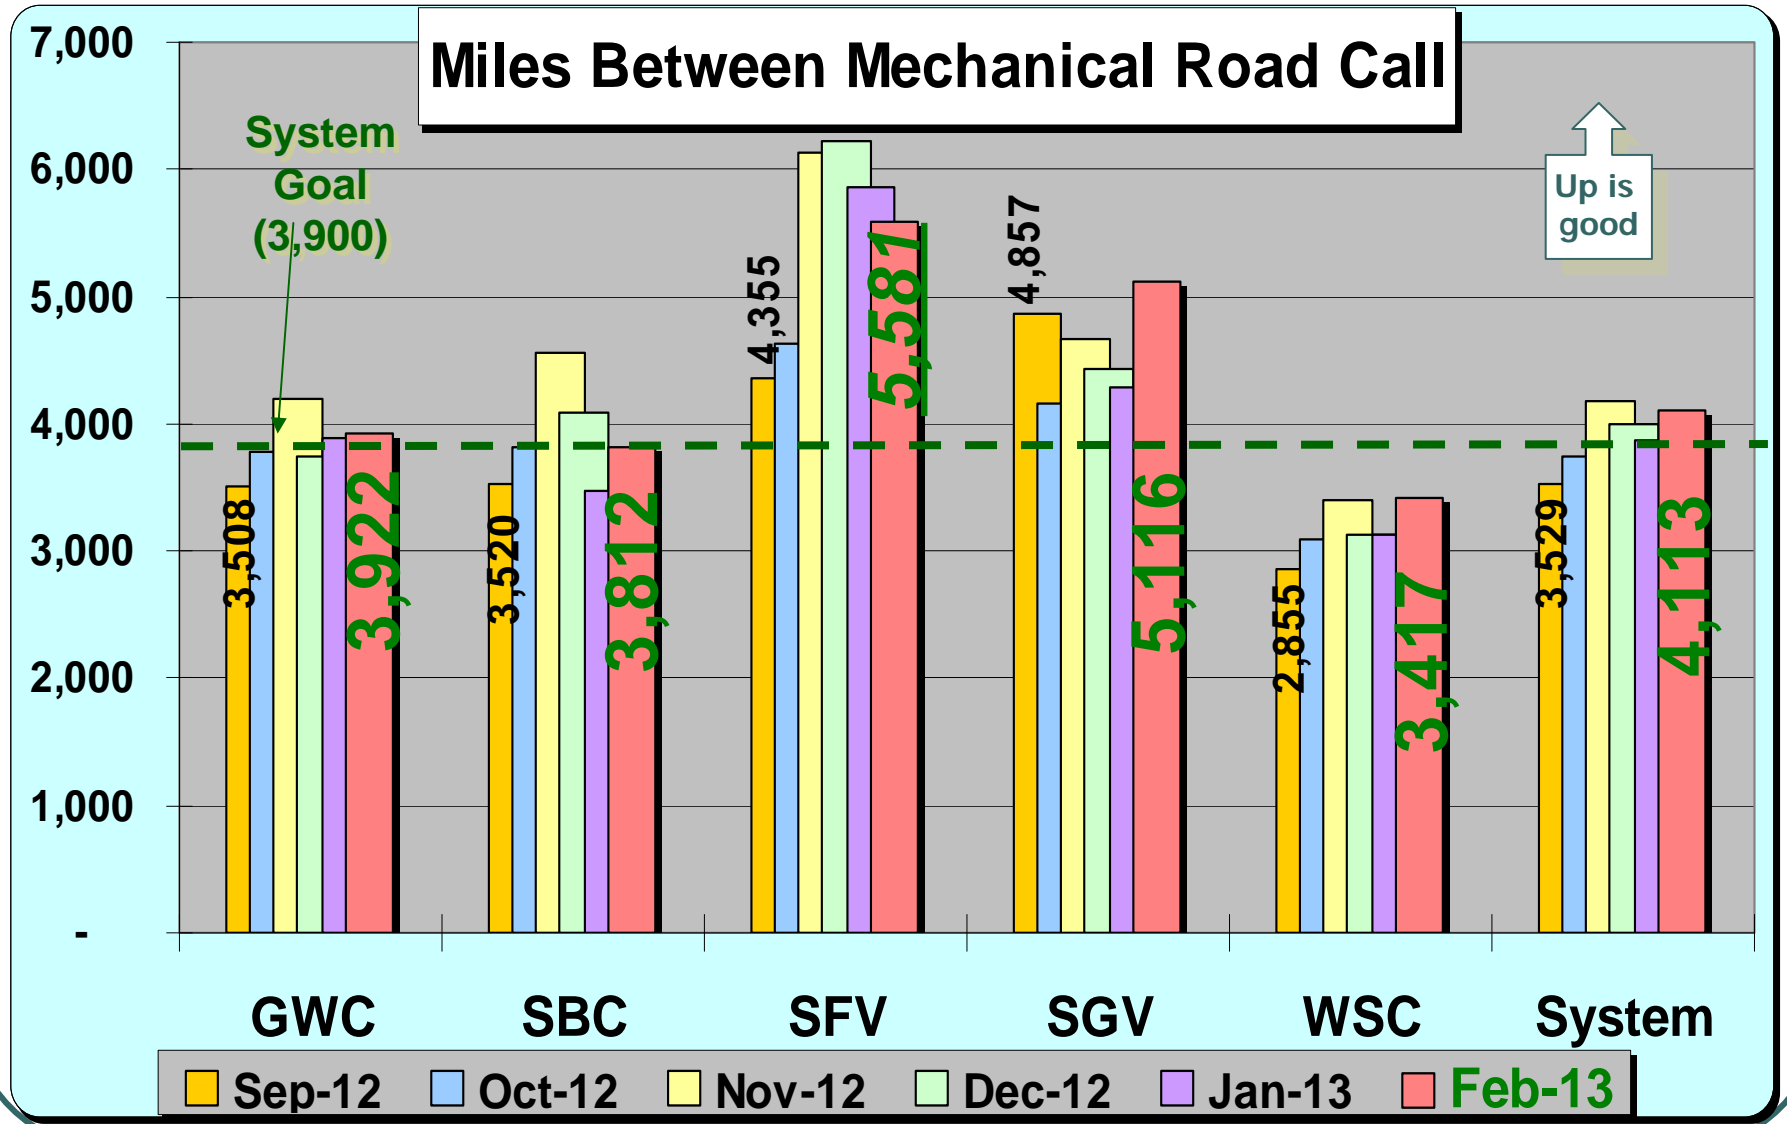

*Metro San Fernando Valley
Service Council
April 3, 2013 Meeting*

Performance Report on
February 2013 Service

SFV Service Council April 2013 Meeting

SFV Service Council April 2013 Meeting

SFV Service Council April 2013 Meeting

SFV Service Council April 2013 Meeting

Metro Rail Avg. WEEKDAY Riders Trends

Metro San Fernando Valley

Service Council
April 3, 2013 Meeting

Questions