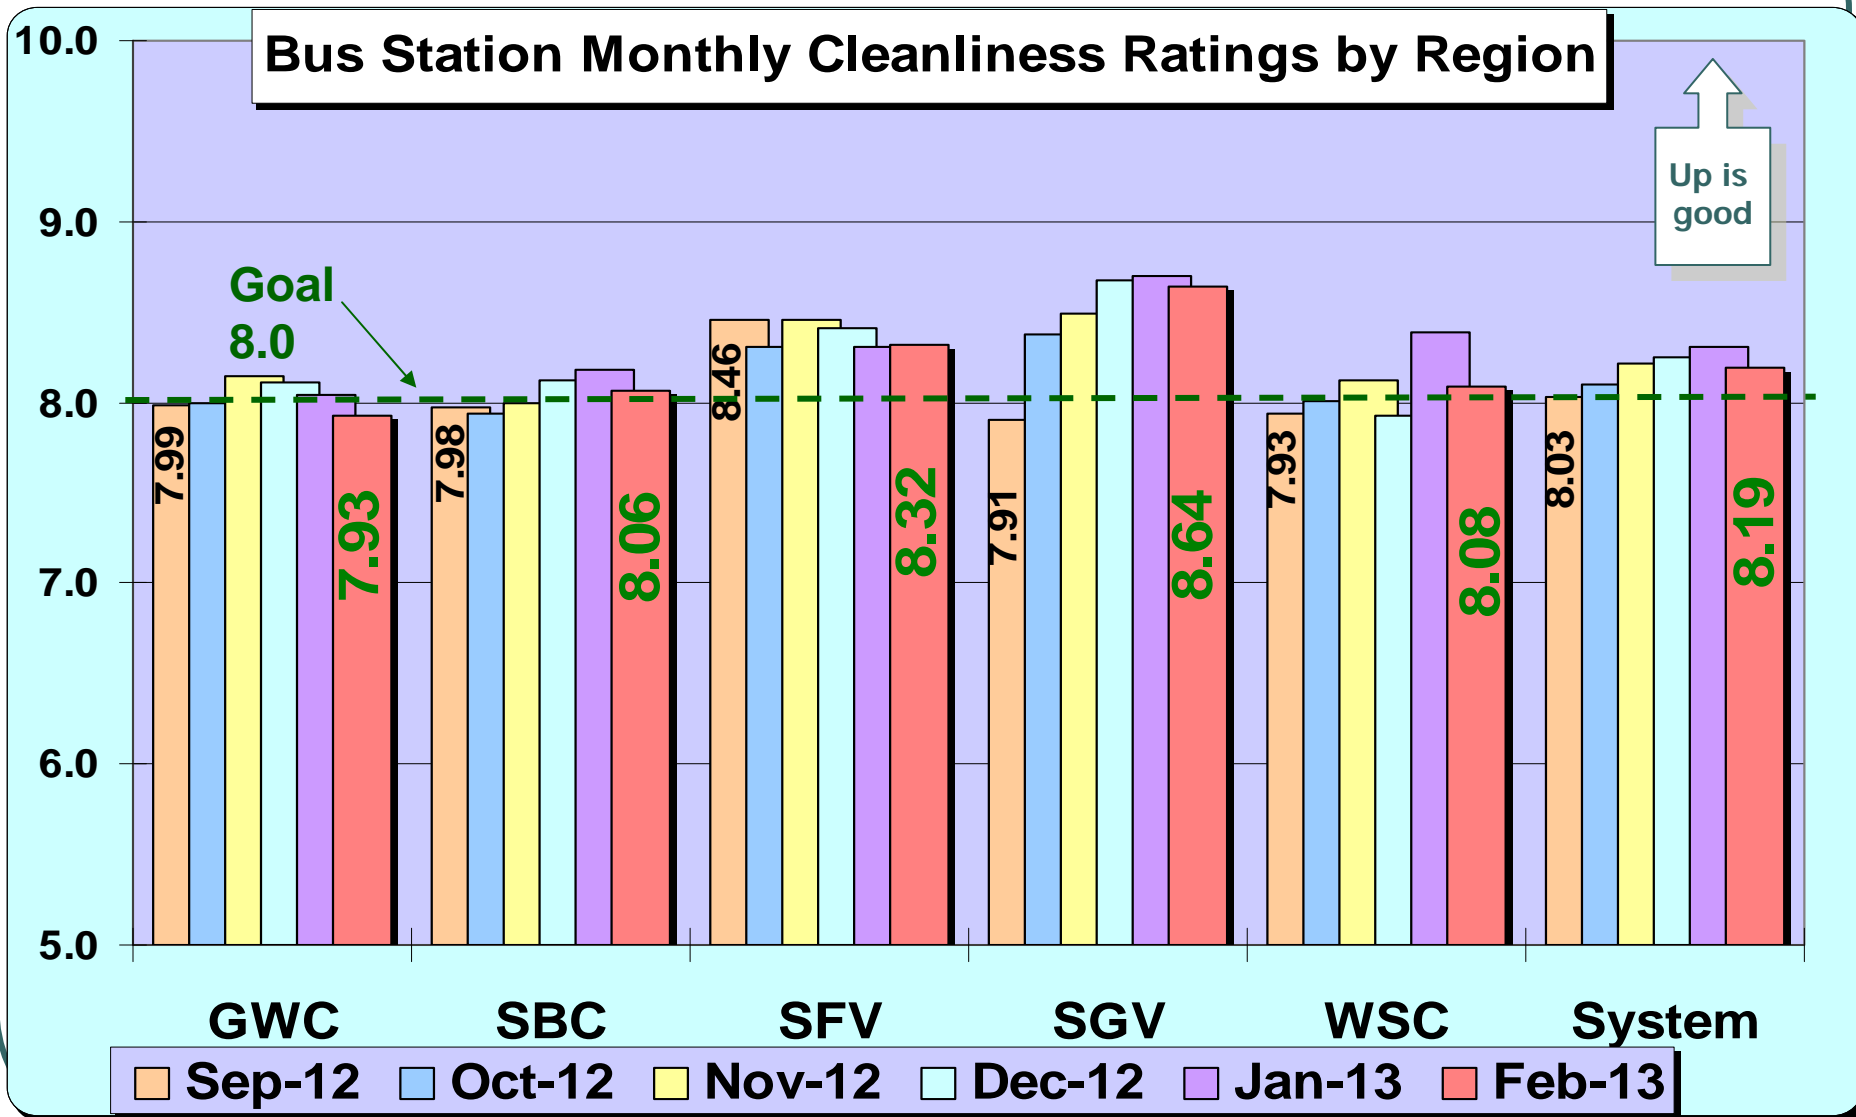

SFV Service Council April 2013 Meeting