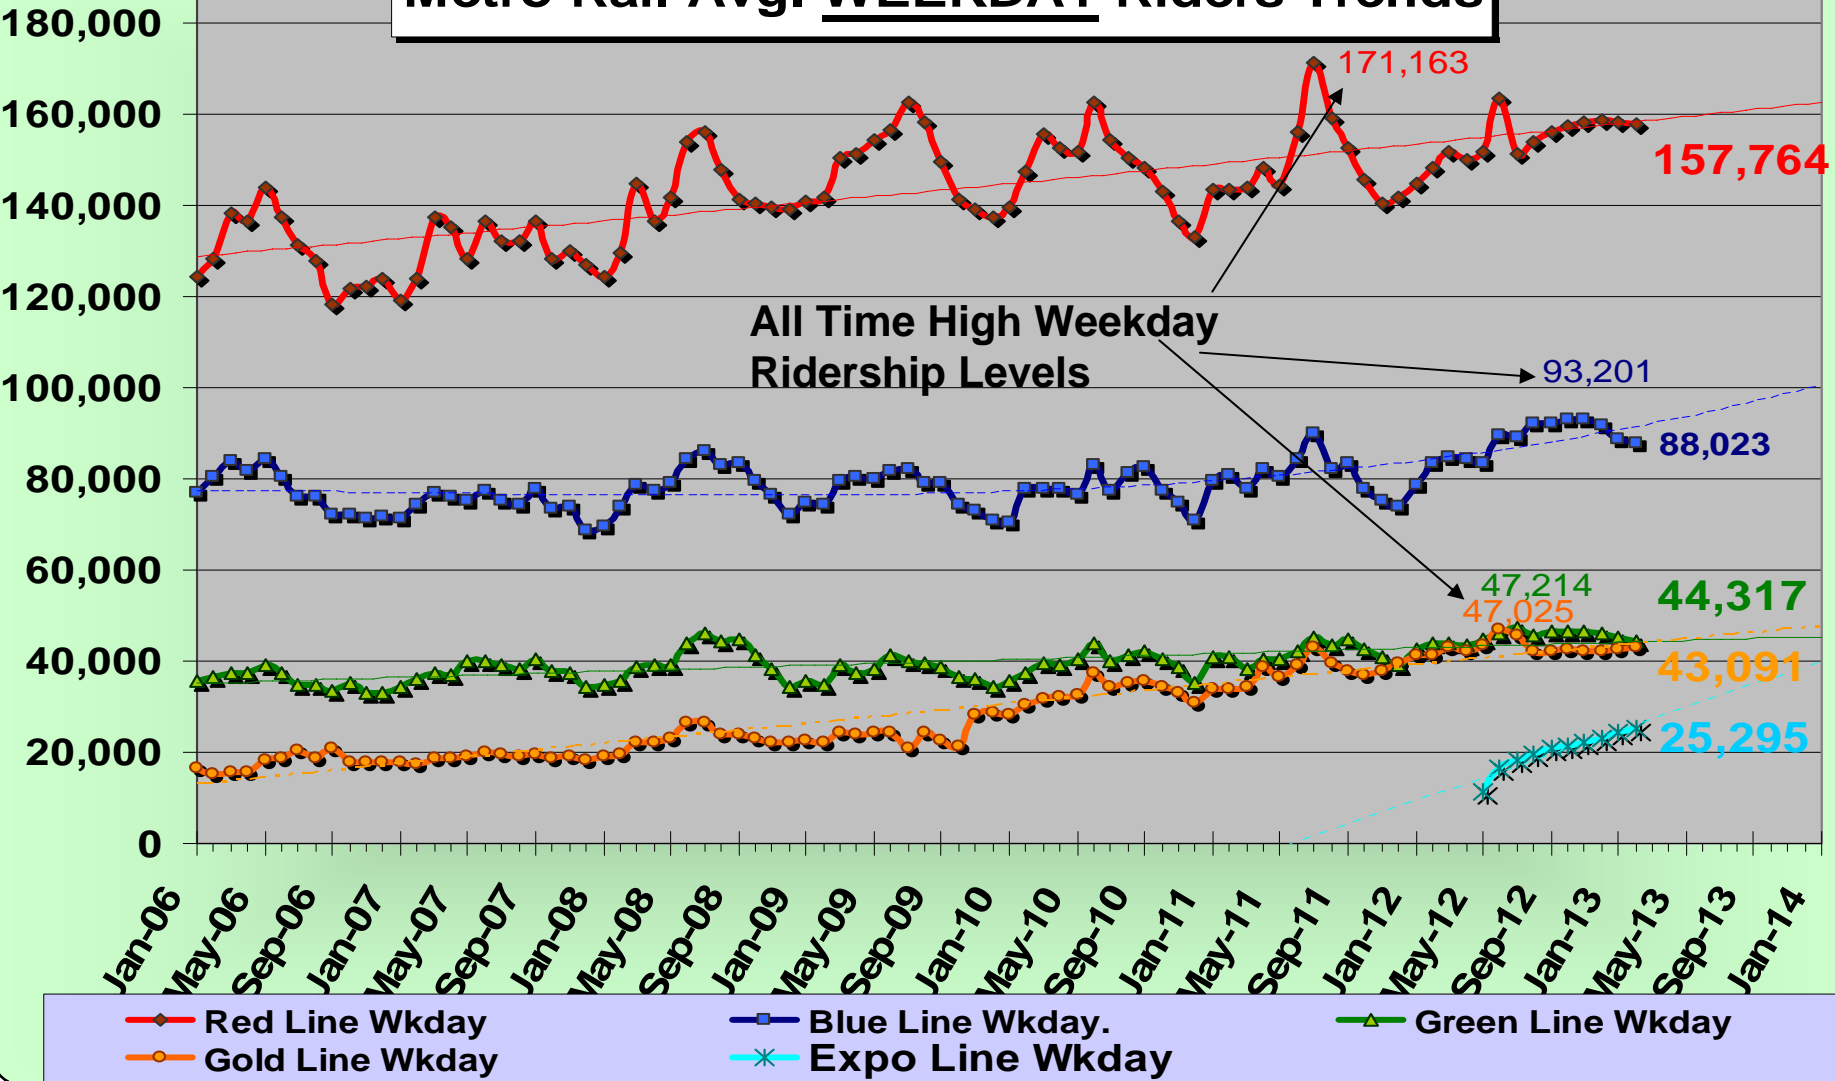

SFV Service Council April 2013 Meeting

Metro Rail Avg. WEEKDAY Riders Trends

Metro San Fernando Valley

Service Council
April 3, 2013 Meeting

Questions