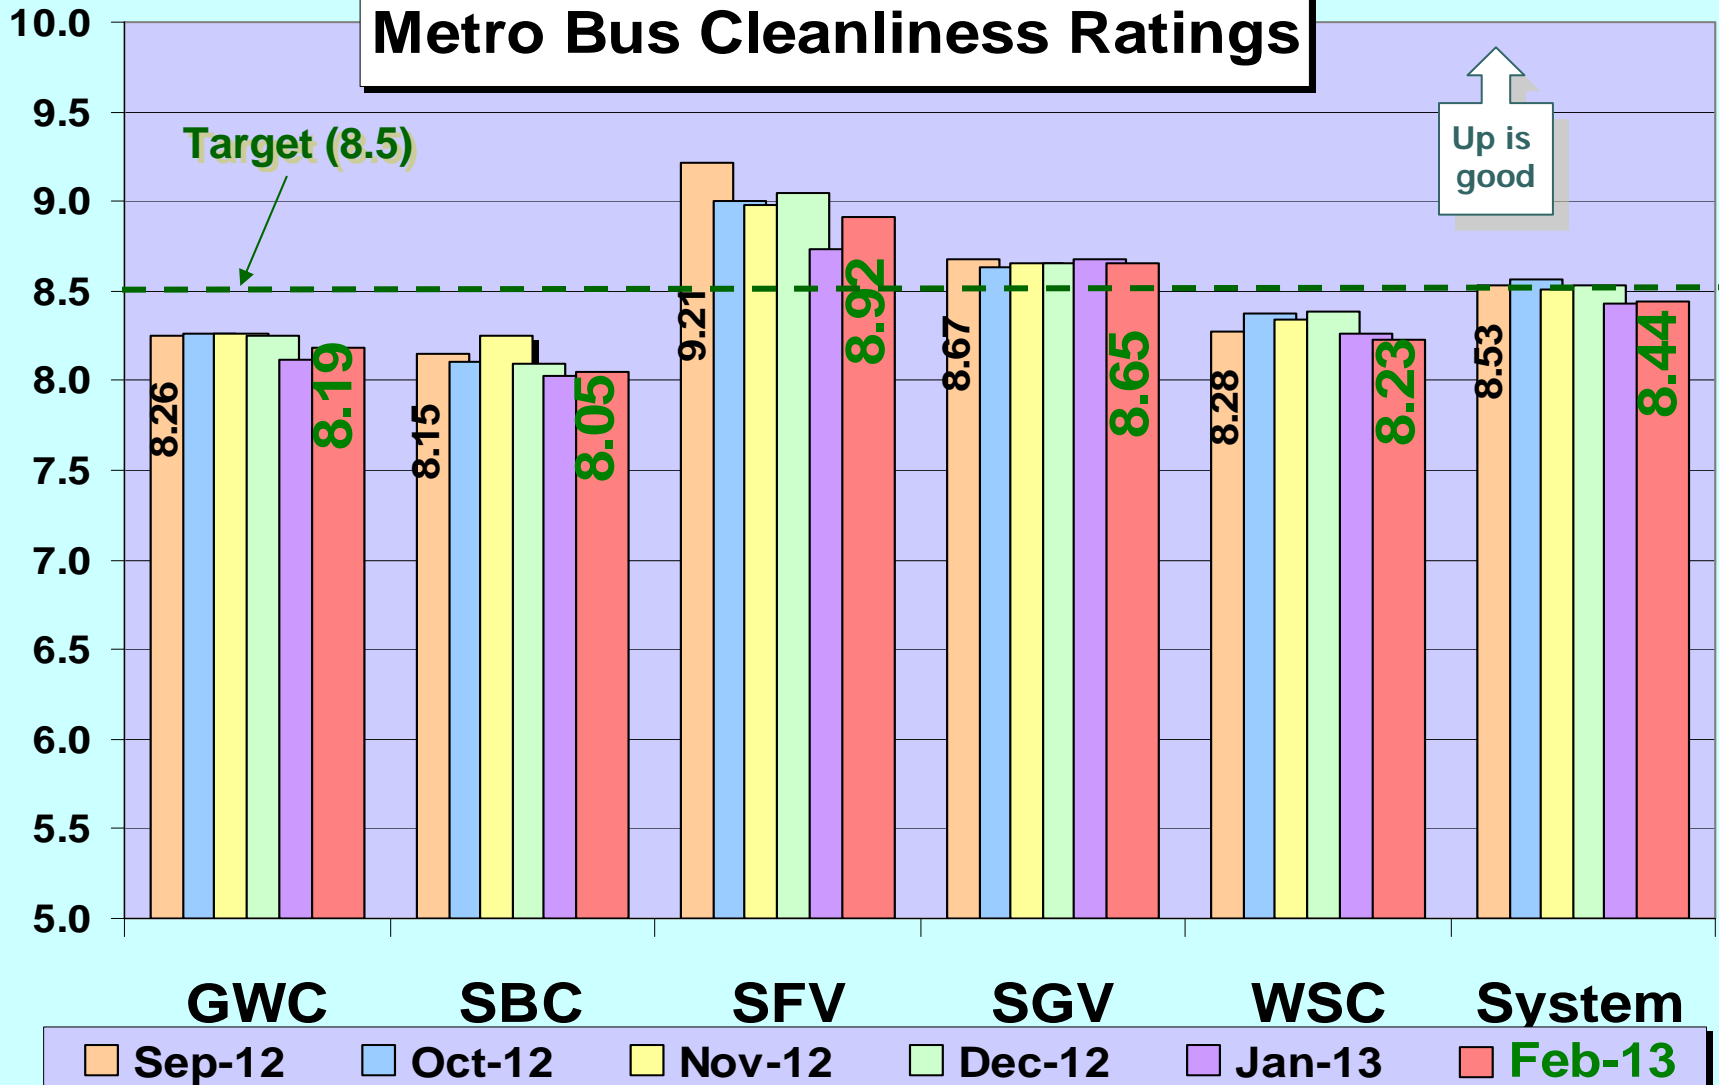

SFV Service Council April 2013 Meeting