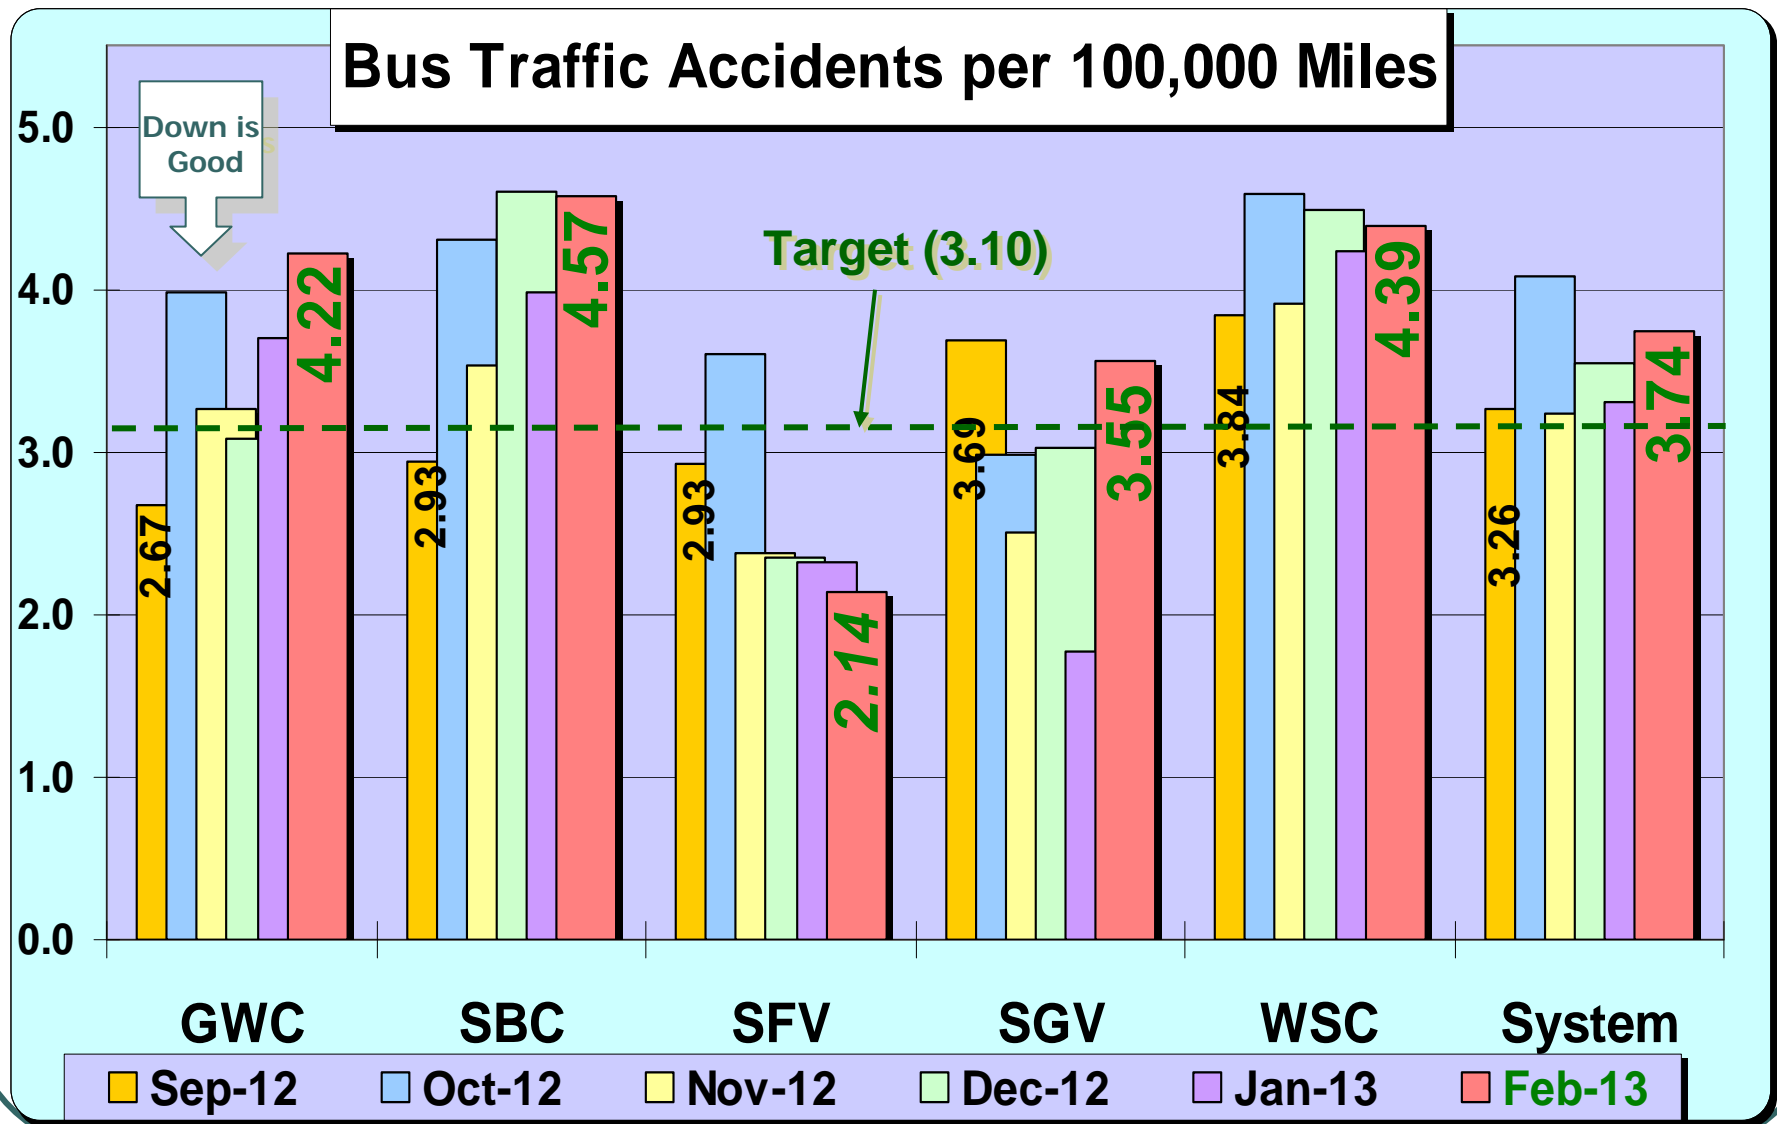

SFV Service Council April 2013 Meeting