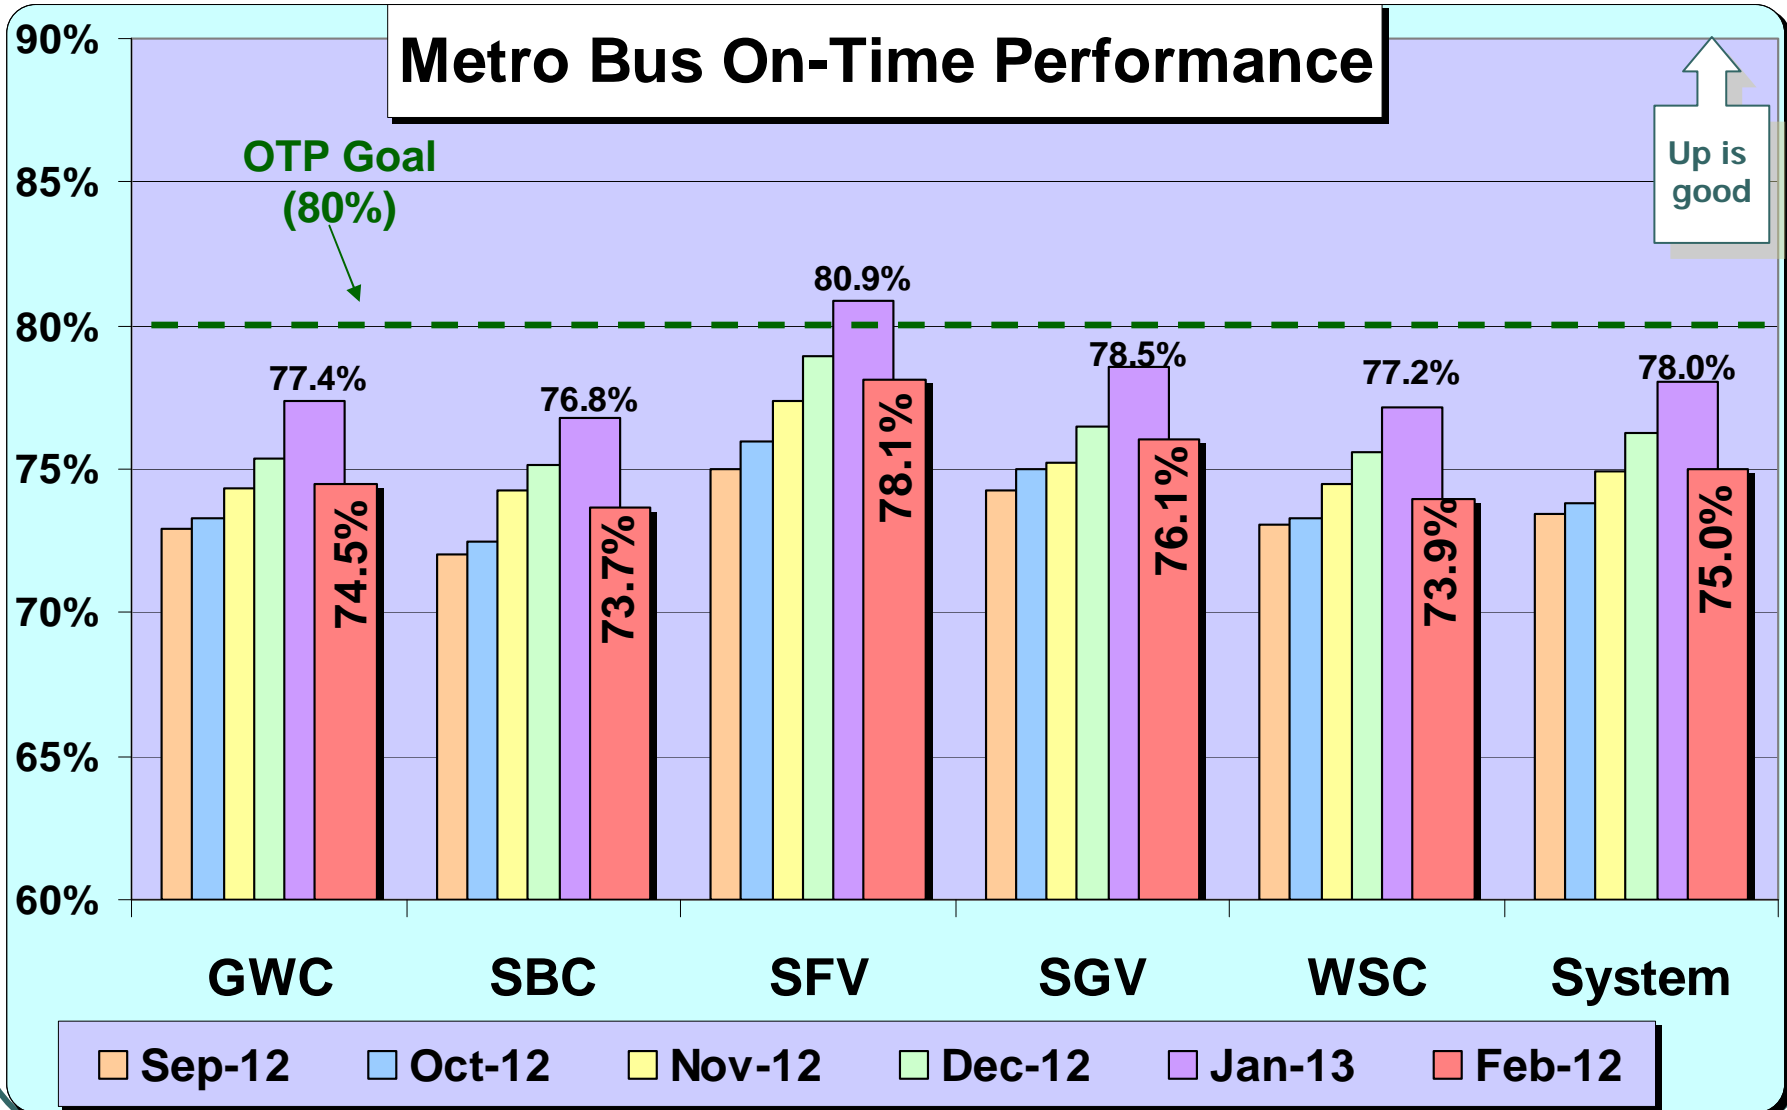

*Metro San Fernando Valley
Service Council
April 3, 2013 Meeting*

Performance Report on
February 2013 Service

SFV Service Council April 2013 Meeting

SFV Service Council April 2013 Meeting

SFV Service Council April 2013 Meeting

SFV Service Council April 2013 Meeting

Metro Rail Avg. WEEKDAY Riders Trends

Metro San Fernando Valley

Service Council
April 3, 2013 Meeting

Questions