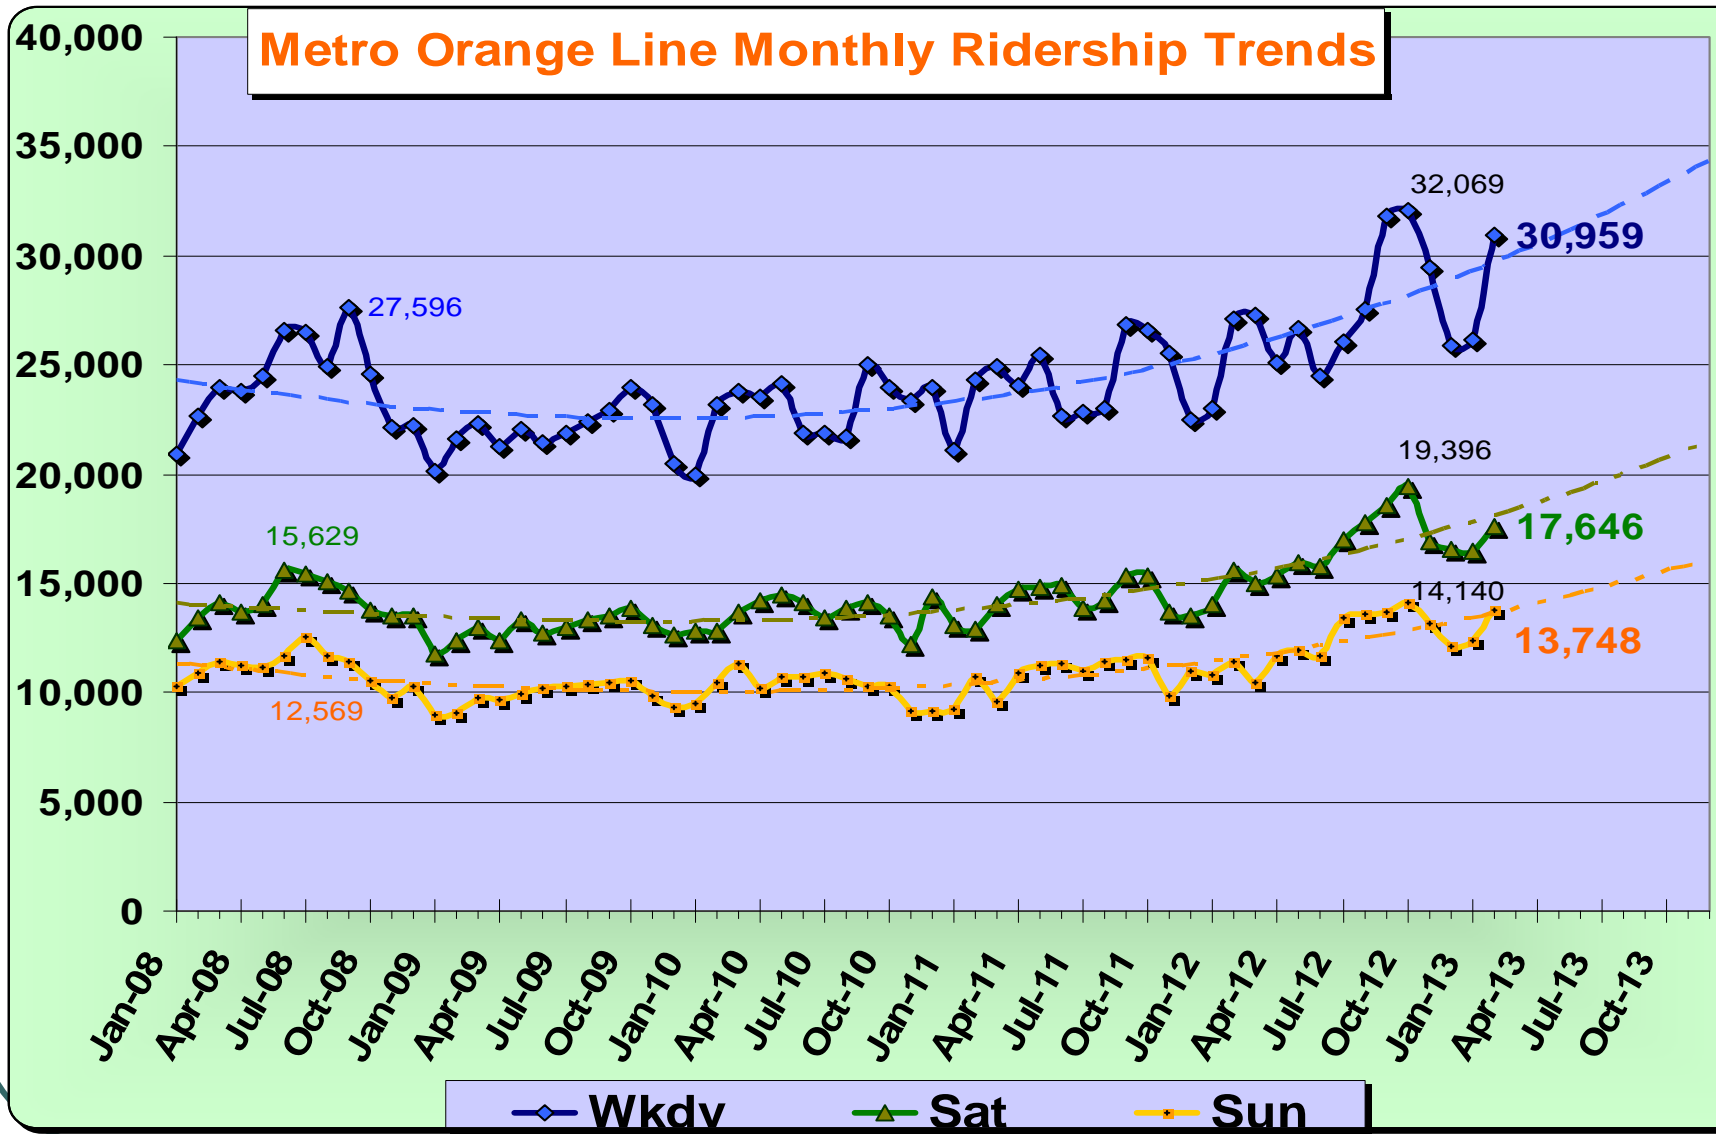

SFV Service Council April 2013 Meeting