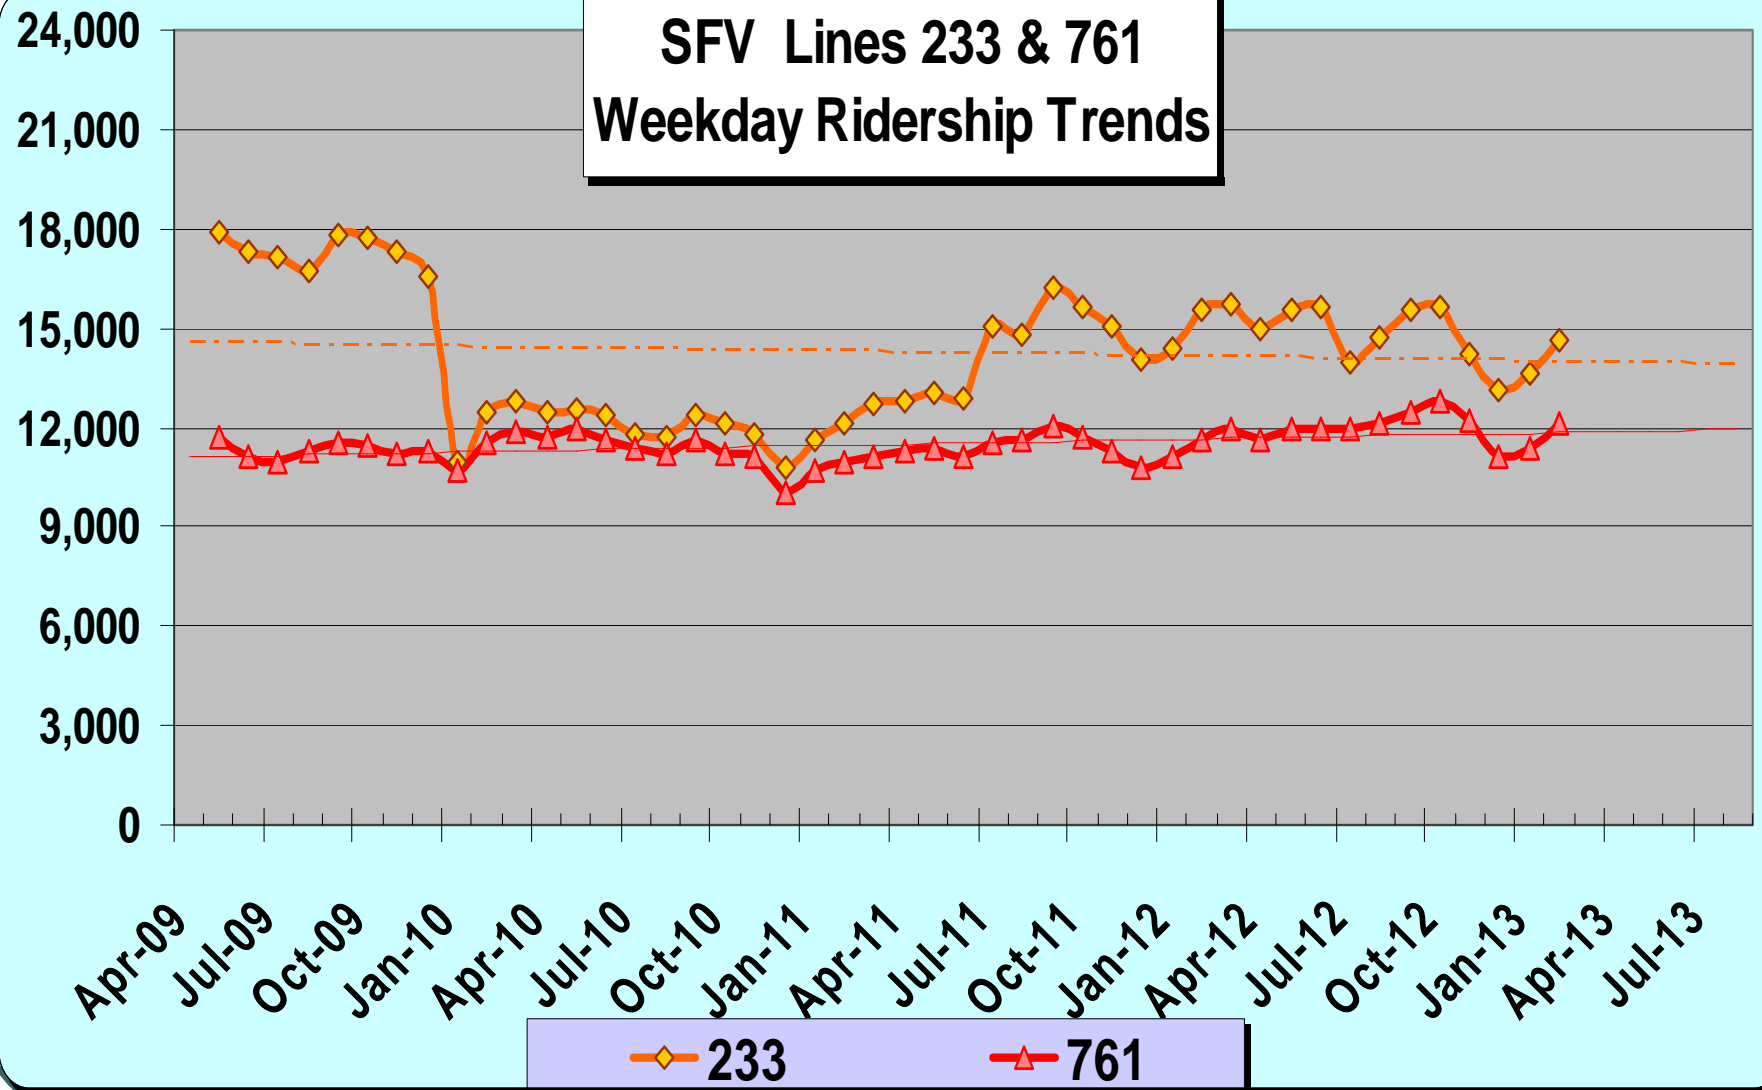

SFV Service Council April 2013 Meeting

Metro Rail Avg. WEEKDAY Riders Trends

Metro San Fernando Valley

Service Council
April 3, 2013 Meeting

Questions