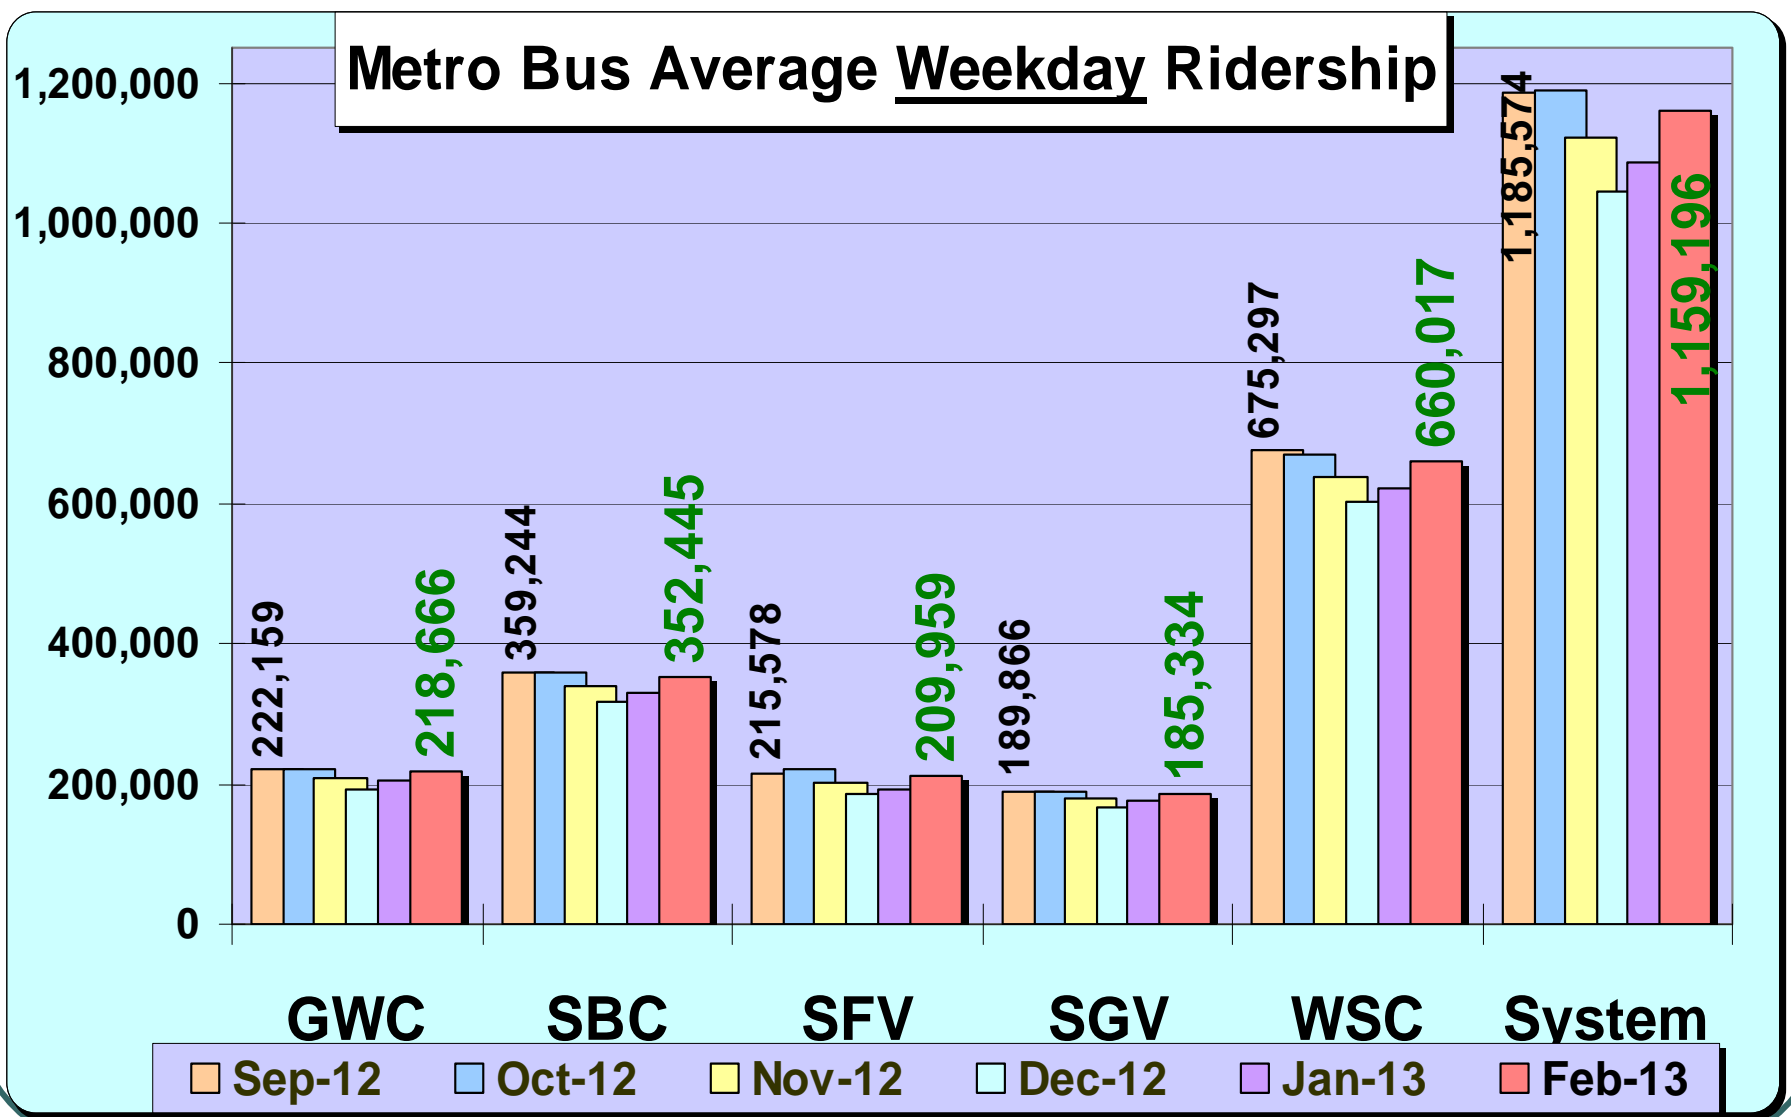

SFV Service Council April 2013 Meeting