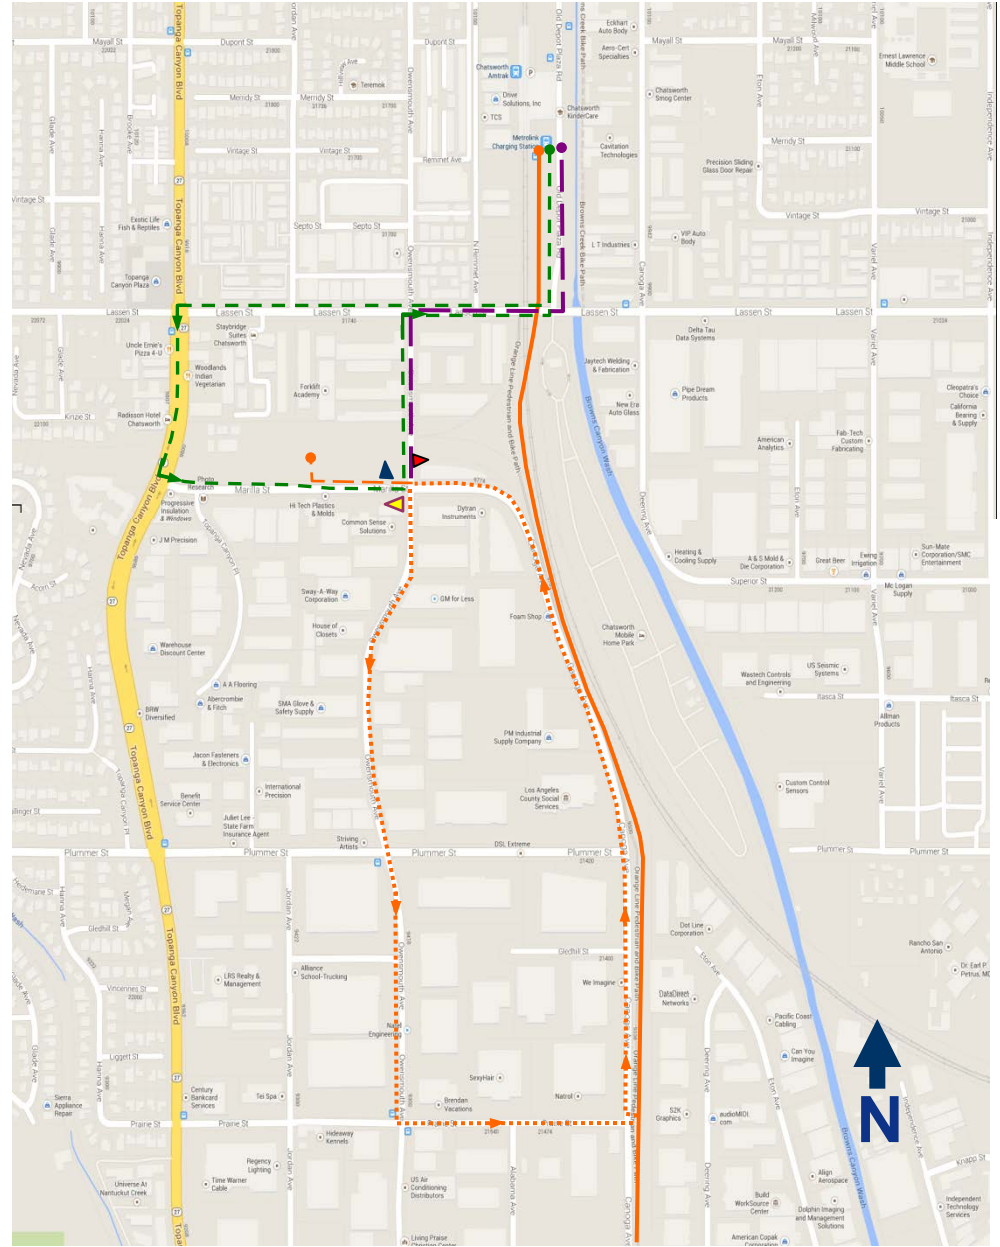

Lassen Bridge Repair Detour

Orange Line

- Enter/Exit via Prairie St
- Nordhoff Station not affected
- Maintain Orange Line Schedules to North Hollywood
- Orange Line Metrolink Shuttles will continue to Chatsworth Station using 40' buses

- Orange Line Regular Route
- - - Orange Line and Orange Line Shuttle Detour
- - - Orange Line Full Route Only
- - - Orange Line Metrolink Shuttle Detour
- - - Temporary Shuttle

Orange Line

-  **Orange Line Regular Route**
-  **Orange Line AND Orange Line Metrolink shuttle Detour**
-  **Orange Line Full Route Only**
-  **Orange Line Metrolink Shuttle Detour**
-  **Temporary Shuttle**
-  **Chatsworth Station Pick-Up/Drop Off, Patrons will need to walk to  to transfer to a SB bus.**
-  **Orange Line Drop-Off, Patrons will need to walk to  to transfer towards Chatsworth Sta.**
-  **Orange Line Pick-Up to Warner Center/North Hollywood**