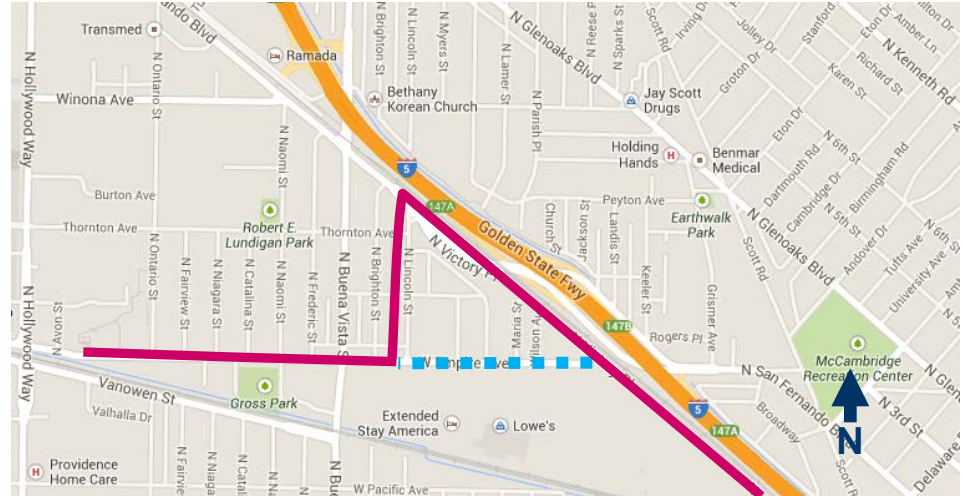

San Fernando Valley Route Changes For June 28, 2015

Long Term Detour Lines 94, 165, & 794

- Currently, a detour is in place near Empire Center in Burbank due to Caltrans construction and the Empire Interchange Project.
- Buses will be detoured via Victory Pl, Lincoln St, and Empire Av, in both directions.
- This long-term reroute will be reflected on timetable maps, Nextbus, Google Transit, etc. to reduce confusion.
- Temporary route is expected to remain until September 2016.
- More information on the project can be found at <http://burbankca.gov>

**Detour of Lines 94,
165 and 794**

**Abandoned
Segment**

Line 154 Route Change

- Following last month's motion in favor of a re-reroute, Line 154 will be re-routed back to Burbank Bl between Balboa Bl and Hayvenhurst Av in both directions.
- Schedules will be adjusted to reflect the new travel time.

**New route
of Line 154**

**Discontinued
Segment**

Route 91 Temporary Route Change

- A temporary route will be established for Route 91 until future improvements to Honolulu Av can be completed.
- Following the establishment of new bus stop at Ocean View Bl, the re-route will be effective June 28, 2015.
- Route modification is expected to be in place for approximately 20 months.
- Once Ocean View/Honolulu improvement project is completed, a permanent route will follow the same path as current southbound route

- Current northbound route to be discontinued
- Temporary northbound route
- Southbound route to remain unchanged
- New Stop

Questions?