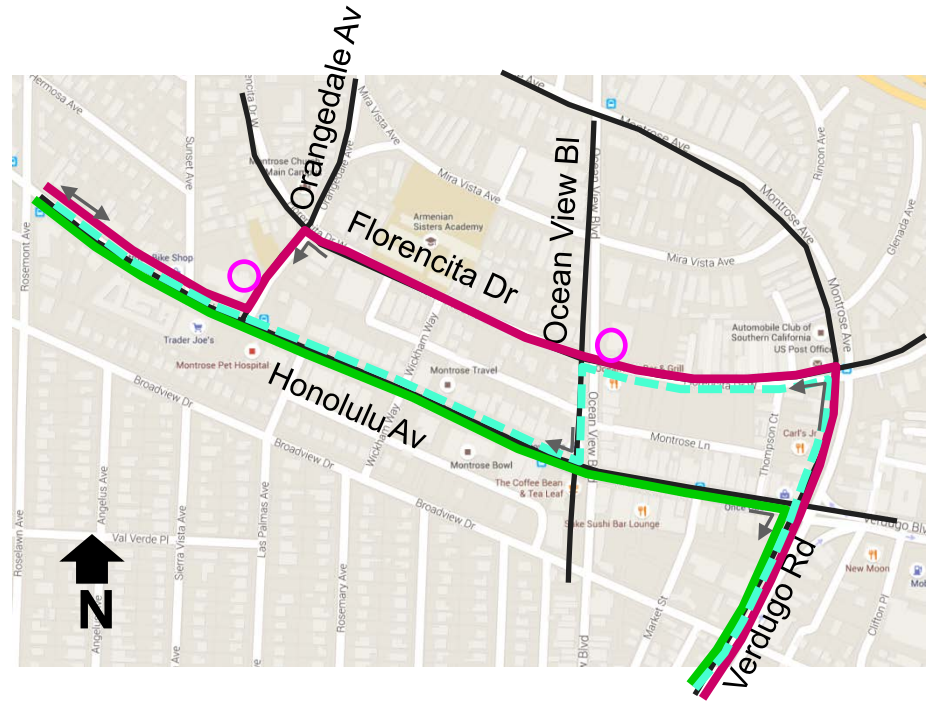

San Fernando Valley Route Changes For June 28, 2015

Long Term Detour Lines 94, 165, & 794

- Currently, a detour is in place near Empire Center in Burbank due to Caltrans construction and the Empire Interchange Project.
- Buses will be detoured via Victory Pl, Lincoln St, and Empire Av, in both directions.
- This long-term reroute will be reflected on timetable maps, Nextbus, Google Transit, etc. to reduce confusion.
- Temporary route is expected to remain until September 2016.
- More information on the project can be found at <http://burbankca.gov>

**Detour of Lines 94,
165 and 794**

**Abandoned
Segment**

Line 154 Route Change

- Following last month's motion in favor of a re-reroute, Line 154 will be re-routed back to Burbank Bl between Balboa Bl and Hayvenhurst Av in both directions.
- Schedules will be adjusted to reflect the new travel time.

**New route
of Line 154**

**Discontinued
Segment**

Route 91 Temporary Route Change

- A temporary route will be established for Route 91 until future improvements to Honolulu Av can be completed.
- Following the establishment of new bus stop at Ocean View Bl, the re-route will be effective June 28, 2015.
- Route modification is expected to be in place for approximately 20 months.
- Once Ocean View/Honolulu improvement project is completed, a permanent route will follow the same path as current southbound route

- Current northbound route to be discontinued
- Temporary northbound route
- Southbound route to remain unchanged
- New Stop

Questions?