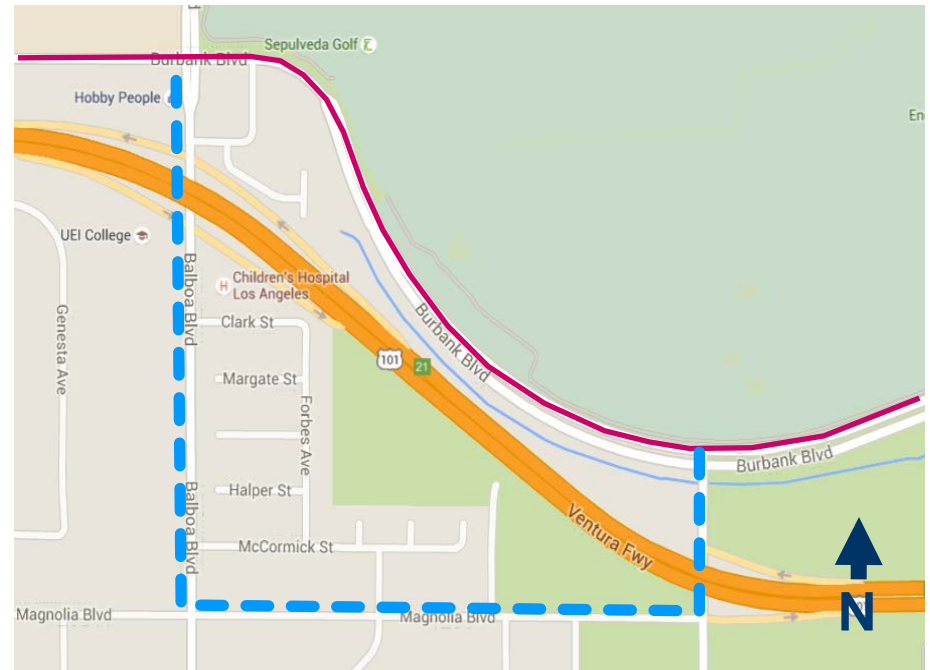

San Fernando Valley Route Changes For June 28, 2015

Long Term Detour Lines 94, 165, & 794

- Currently, a detour is in place near Empire Center in Burbank due to Caltrans construction and the Empire Interchange Project.
- Buses will be detoured via Victory Pl, Lincoln St, and Empire Av, in both directions.
- This long-term reroute will be reflected on timetable maps, Nextbus, Google Transit, etc. to reduce confusion.
- Temporary route is expected to remain until September 2016.
- More information on the project can be found at <http://burbankca.gov>

**Detour of Lines 94,
165 and 794**

**Abandoned
Segment**

Line 154 Route Change

- Following last month's motion in favor of a re-reroute, Line 154 will be re-routed back to Burbank Bl between Balboa Bl and Hayvenhurst Av in both directions.
- Schedules will be adjusted to reflect the new travel time.

**New route
of Line 154**

**Discontinued
Segment**

Route 91 Temporary Route Change

- A temporary route will be established for Route 91 until future improvements to Honolulu Av can be completed.
- Following the establishment of new bus stop at Ocean View Bl, the re-route will be effective June 28, 2015.
- Route modification is expected to be in place for approximately 20 months.
- Once Ocean View/Honolulu improvement project is completed, a permanent route will follow the same path as current southbound route

- Current northbound route to be discontinued
- Temporary northbound route
- Southbound route to remain unchanged
- New Stop

Questions?