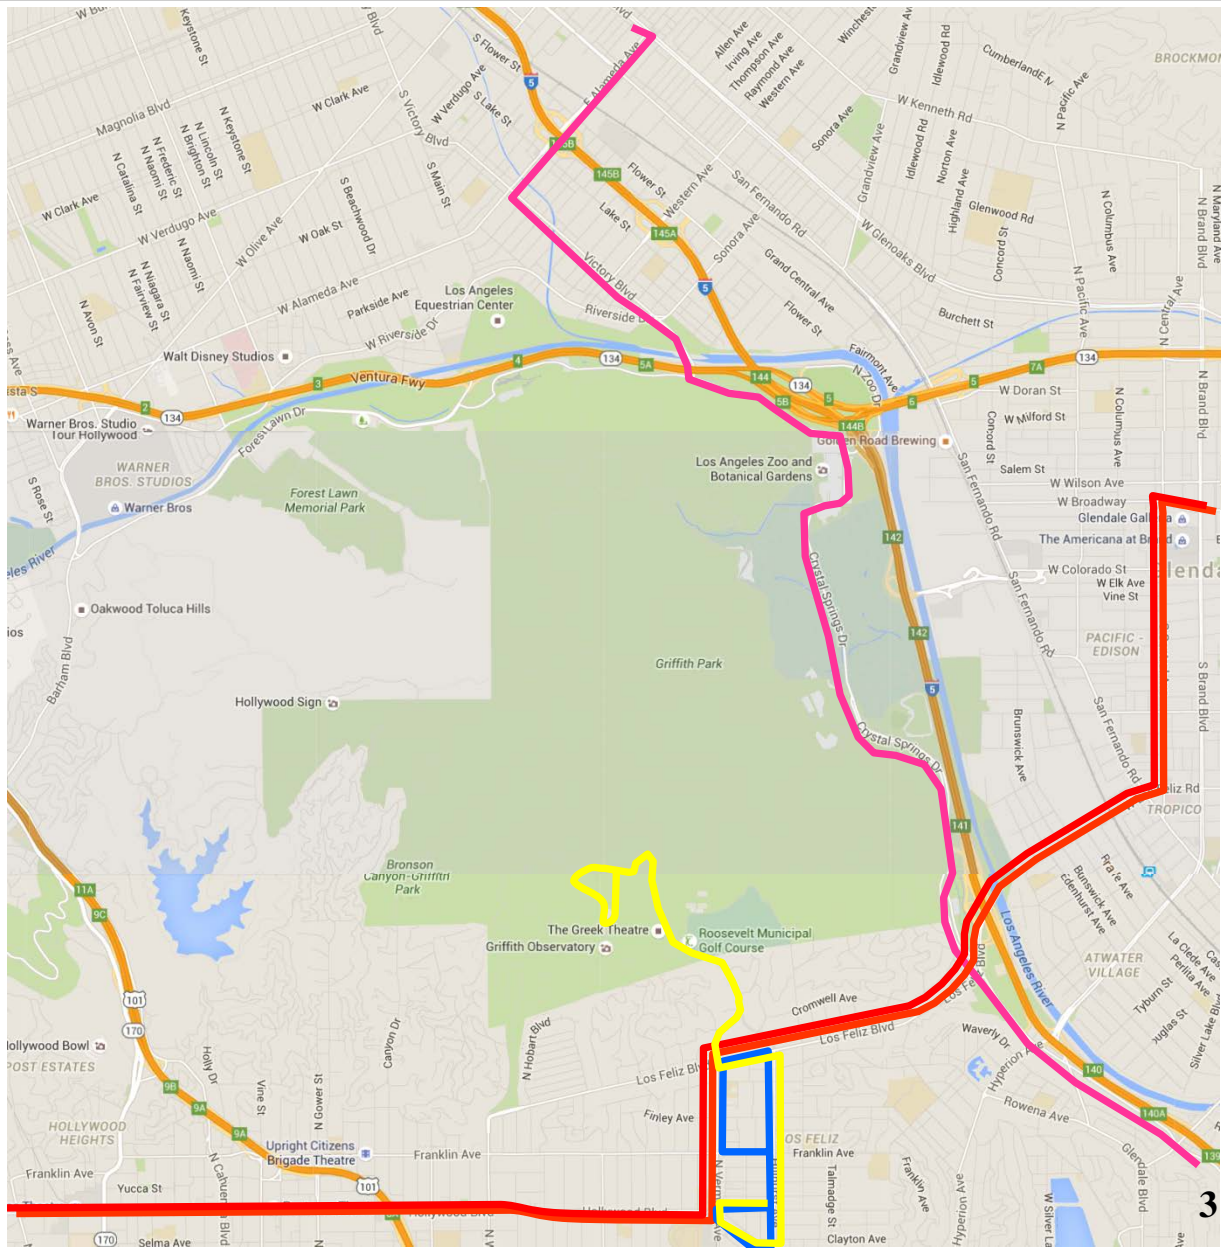

Review of Bus Service to Griffith Park

Bus Lines Serving Griffith Park

Current Services:

- Line 96
 - M-F approximately 30 min peak, 45 min base, 6:20 am - 7:00 pm
 - Weekends approximately 45 minutes all day, 7:29 am - 6:11pm
- Line 180/181
 - M-F approximately 16 min all day, 60 min owl
- Line 780
 - M-F approximately 10 min peak, 30 min base, 5:50 am - 7:50 pm
- DASH Los Feliz
 - M-F approximately 15-20 min all day, 7:00 am - 6:50 pm
- DASH Los Feliz Weekend Observatory Shuttle
 - Weekend approximately 35 min, 10:00 am to 10:00 pm

Metro

Griffith Park Bus Service Map

- Line 96
- Lines 180/181
- Line 780
- DASH Los Feliz
- DASH Los Feliz
Weekend
Observatory
Shuttle

Conclusion

Proposed Improvement:

- Schedule adjustments to improve service on Line 96.
 - Operate all trips (Monday through Sunday, early AM, late PM) through Griffith Park to improve employee access;
 - Early morning park events will now be accessible to Griffith Park patrons;
 - Changes will be implemented in June 2016.