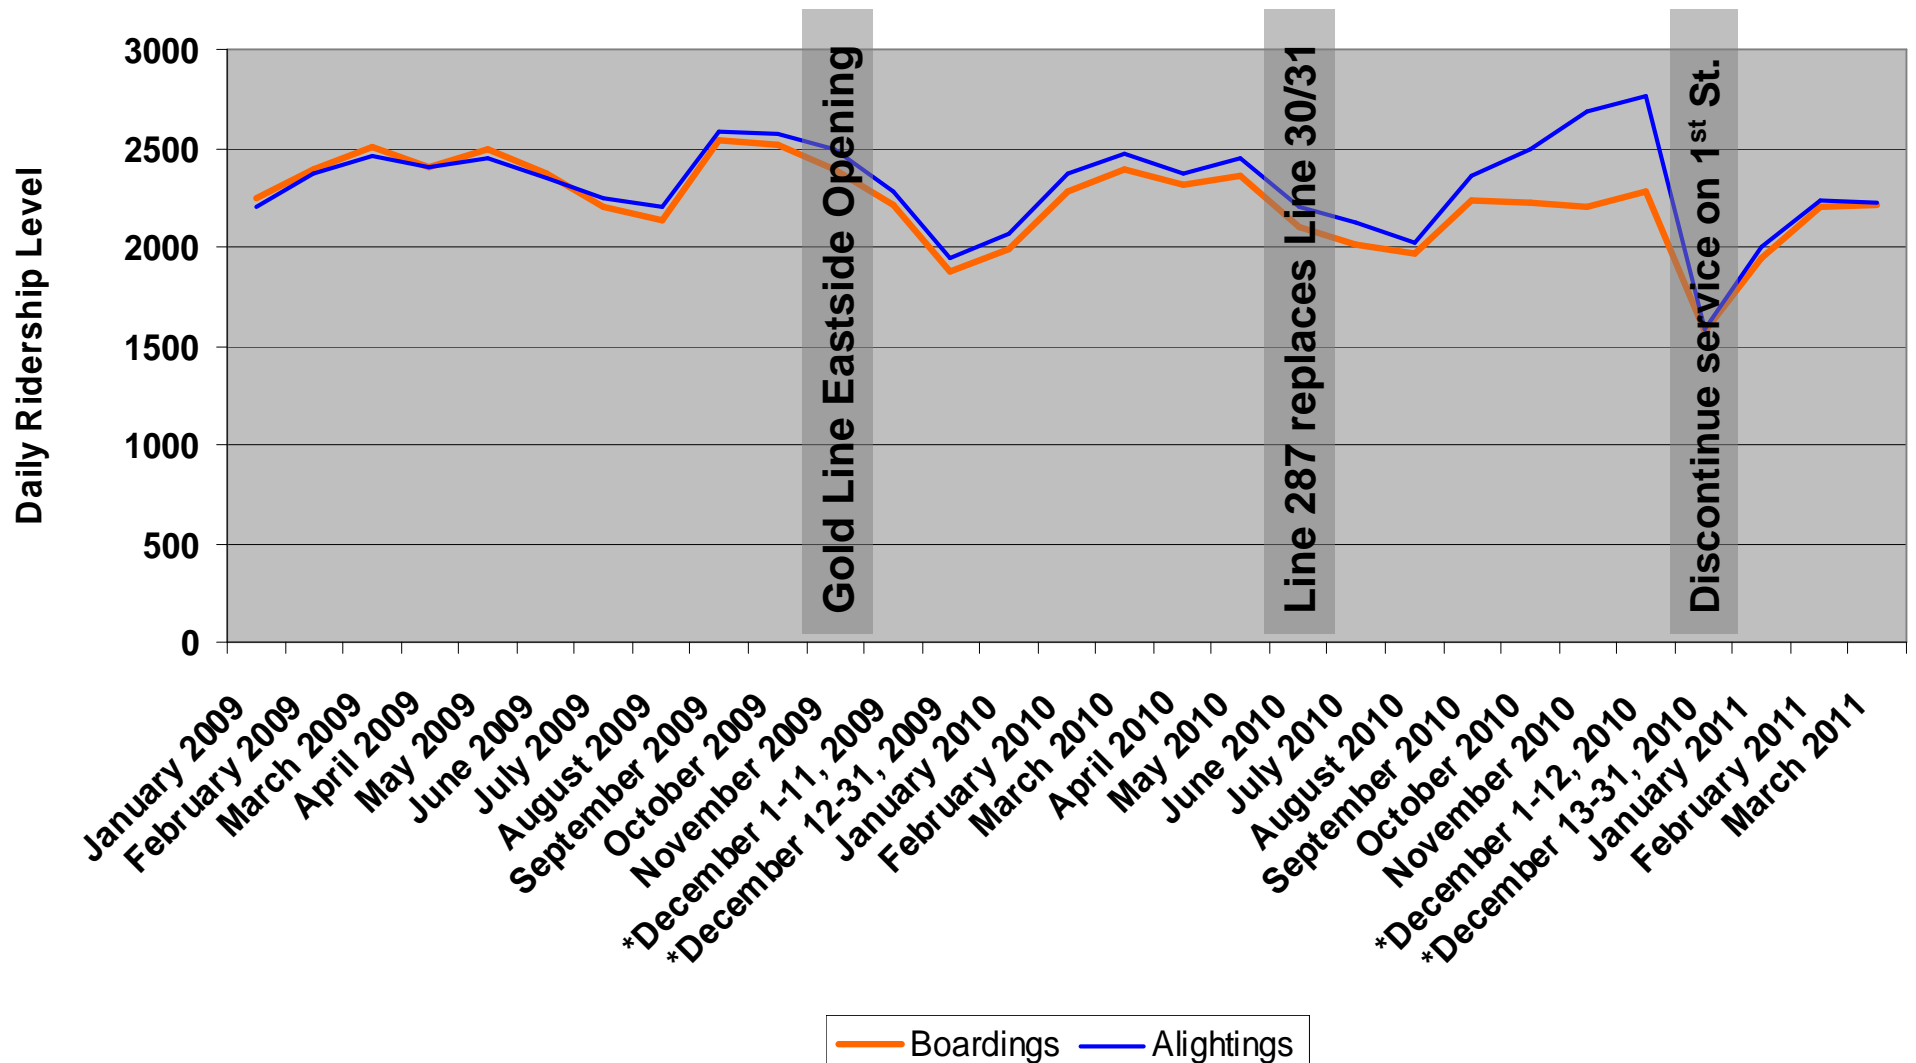

Line 68 Westbound Ridership

Weekday Ridership

Line 68 Eastbound Ridership

Line 68 Weekday

Line 770 Eastbound Ridership

Line 770 Weekday

Line 770 Westbound Ridership

Line 770 Weekday