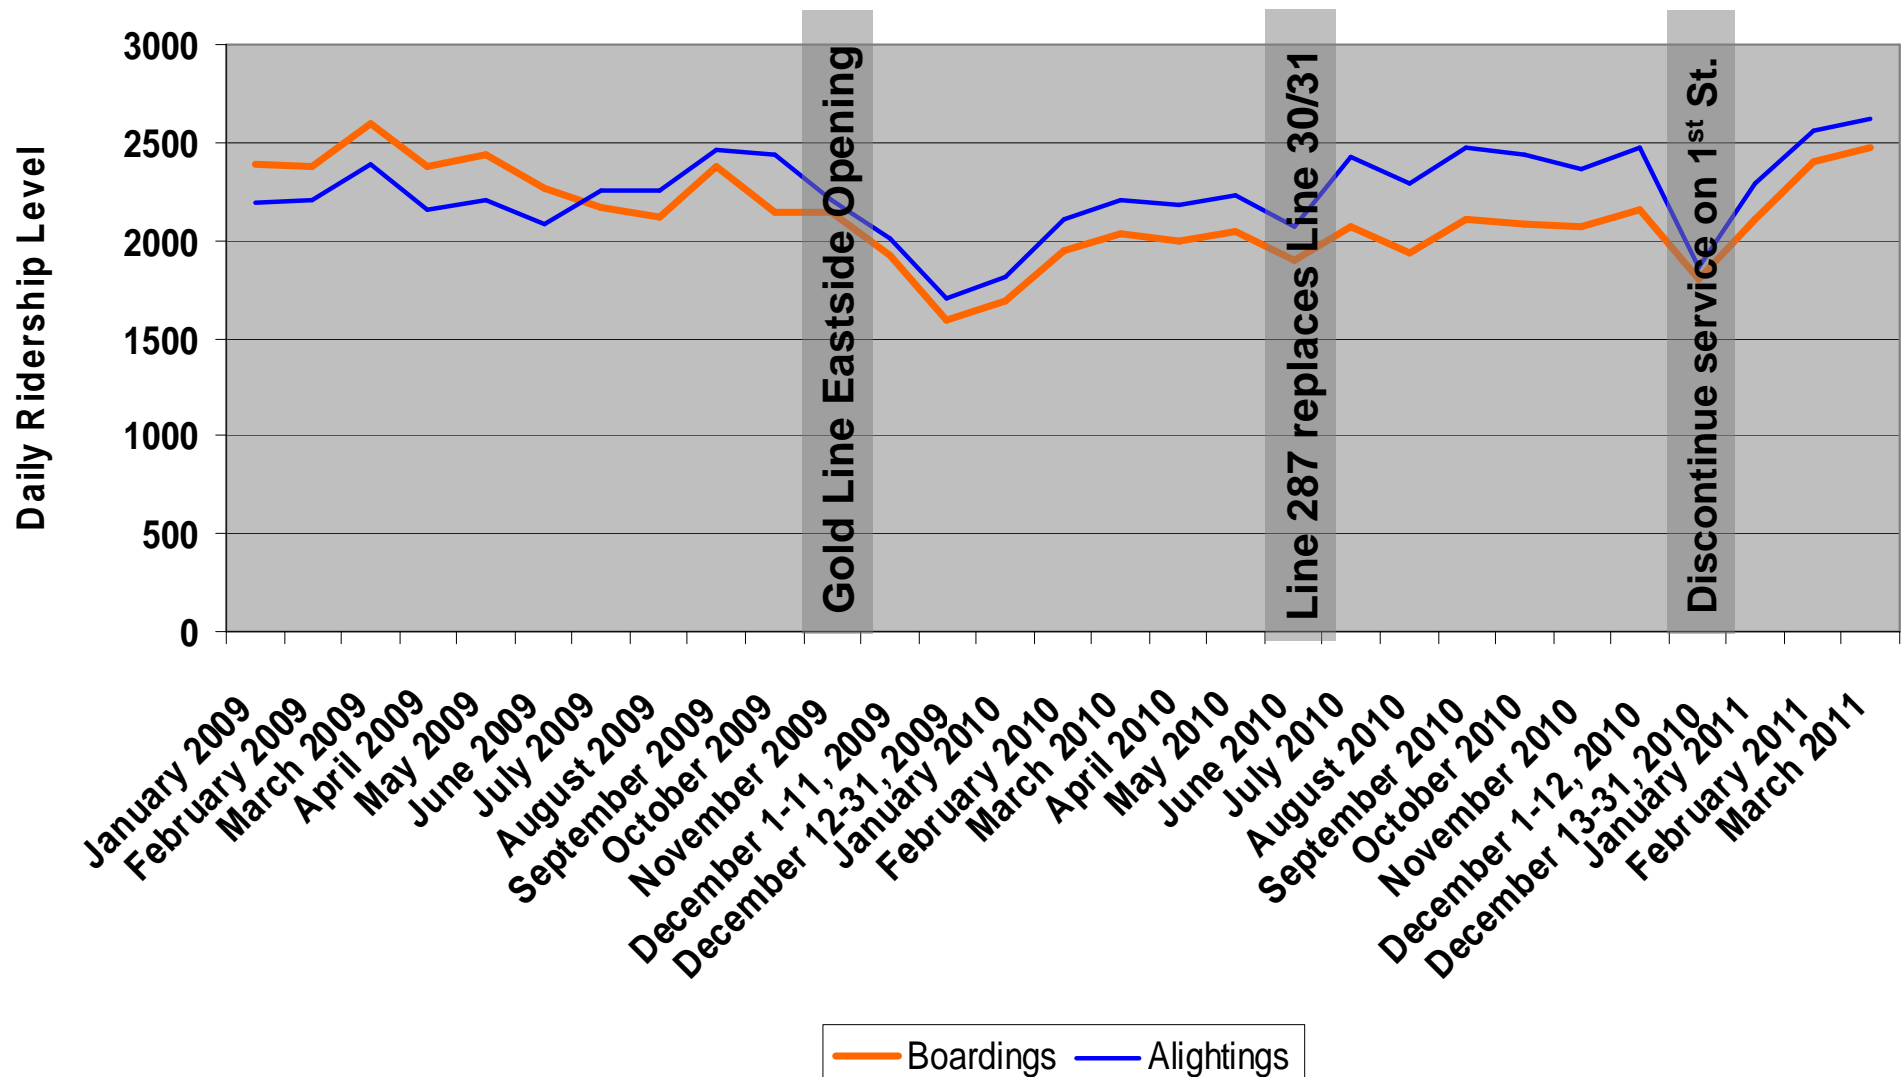

Line 68 Westbound Ridership

Weekday Ridership

Line 68 Eastbound Ridership

Line 68 Weekday

Line 770 Eastbound Ridership

Line 770 Weekday

Line 770 Westbound Ridership

Line 770 Weekday