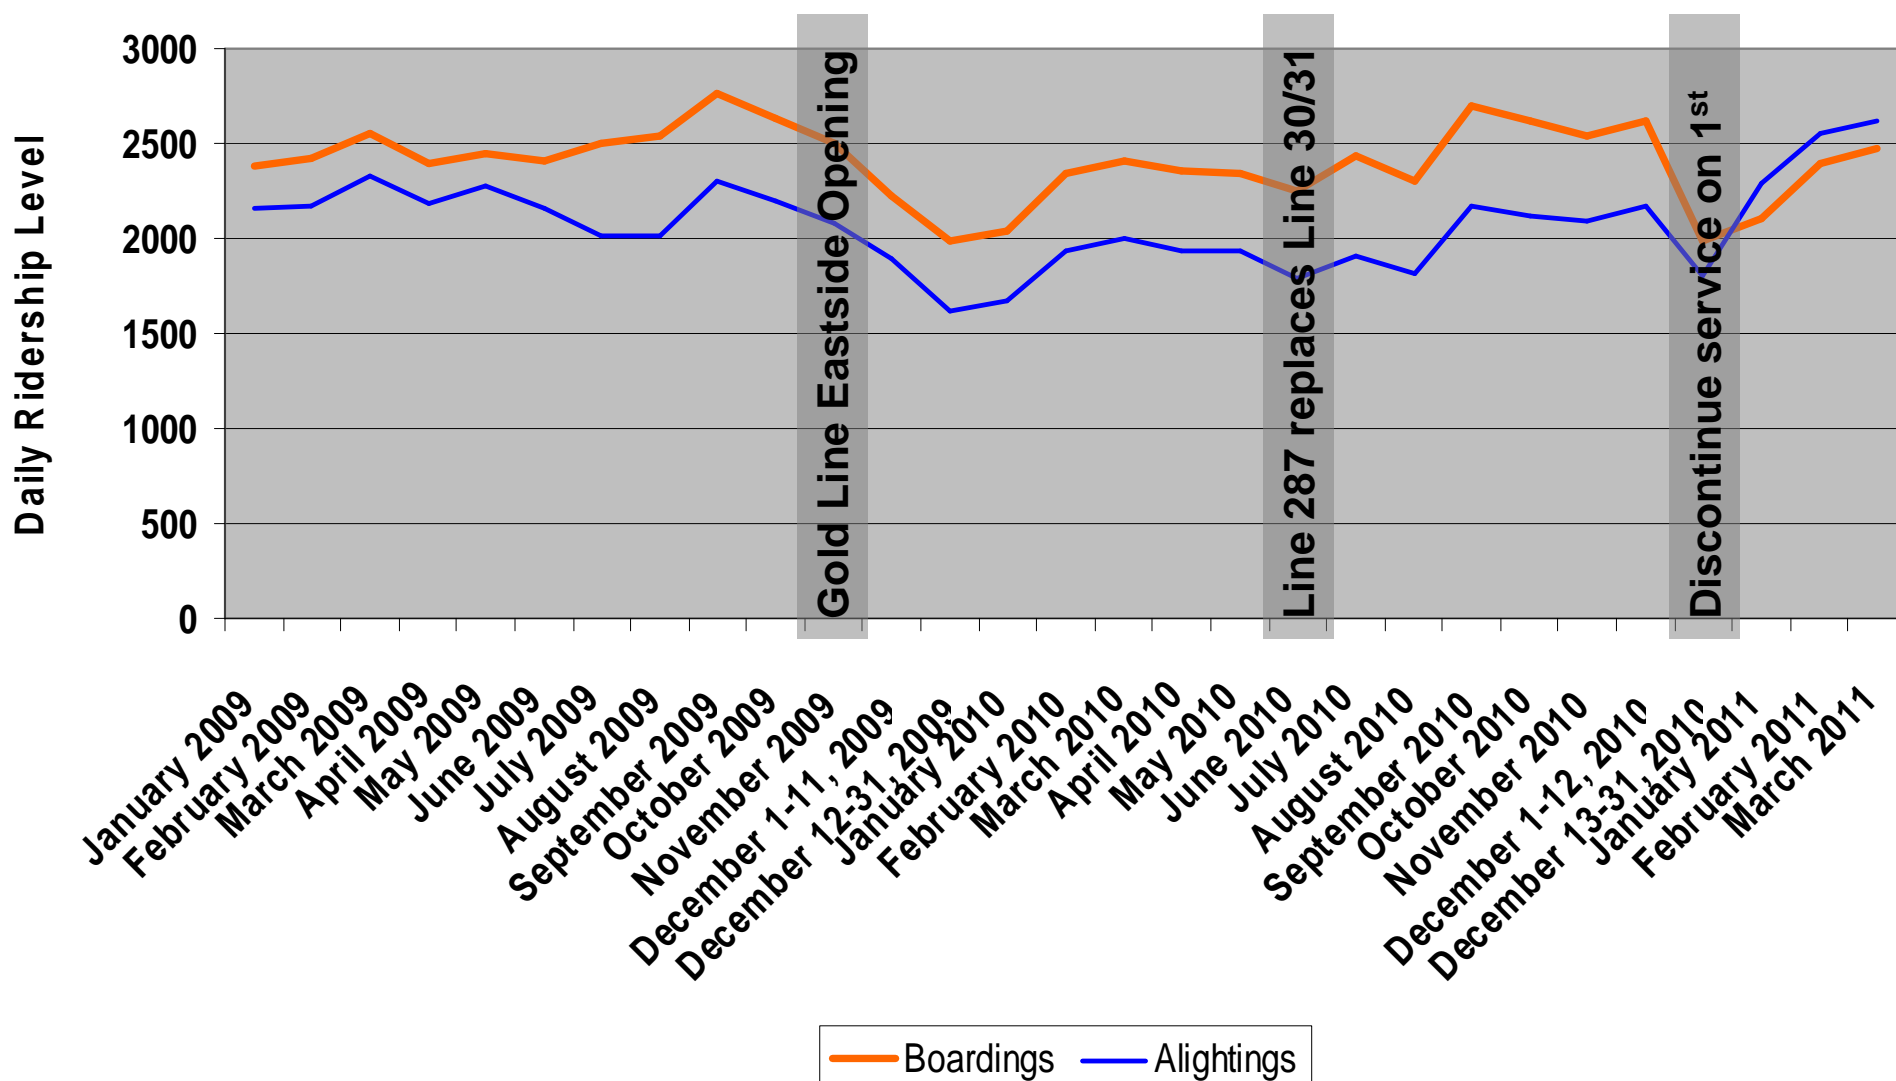

Line 68 Westbound Ridership

Weekday Ridership

Line 68 Eastbound Ridership

Line 68 Weekday

Line 770 Eastbound Ridership

Line 770 Weekday

Line 770 Westbound Ridership

Line 770 Weekday