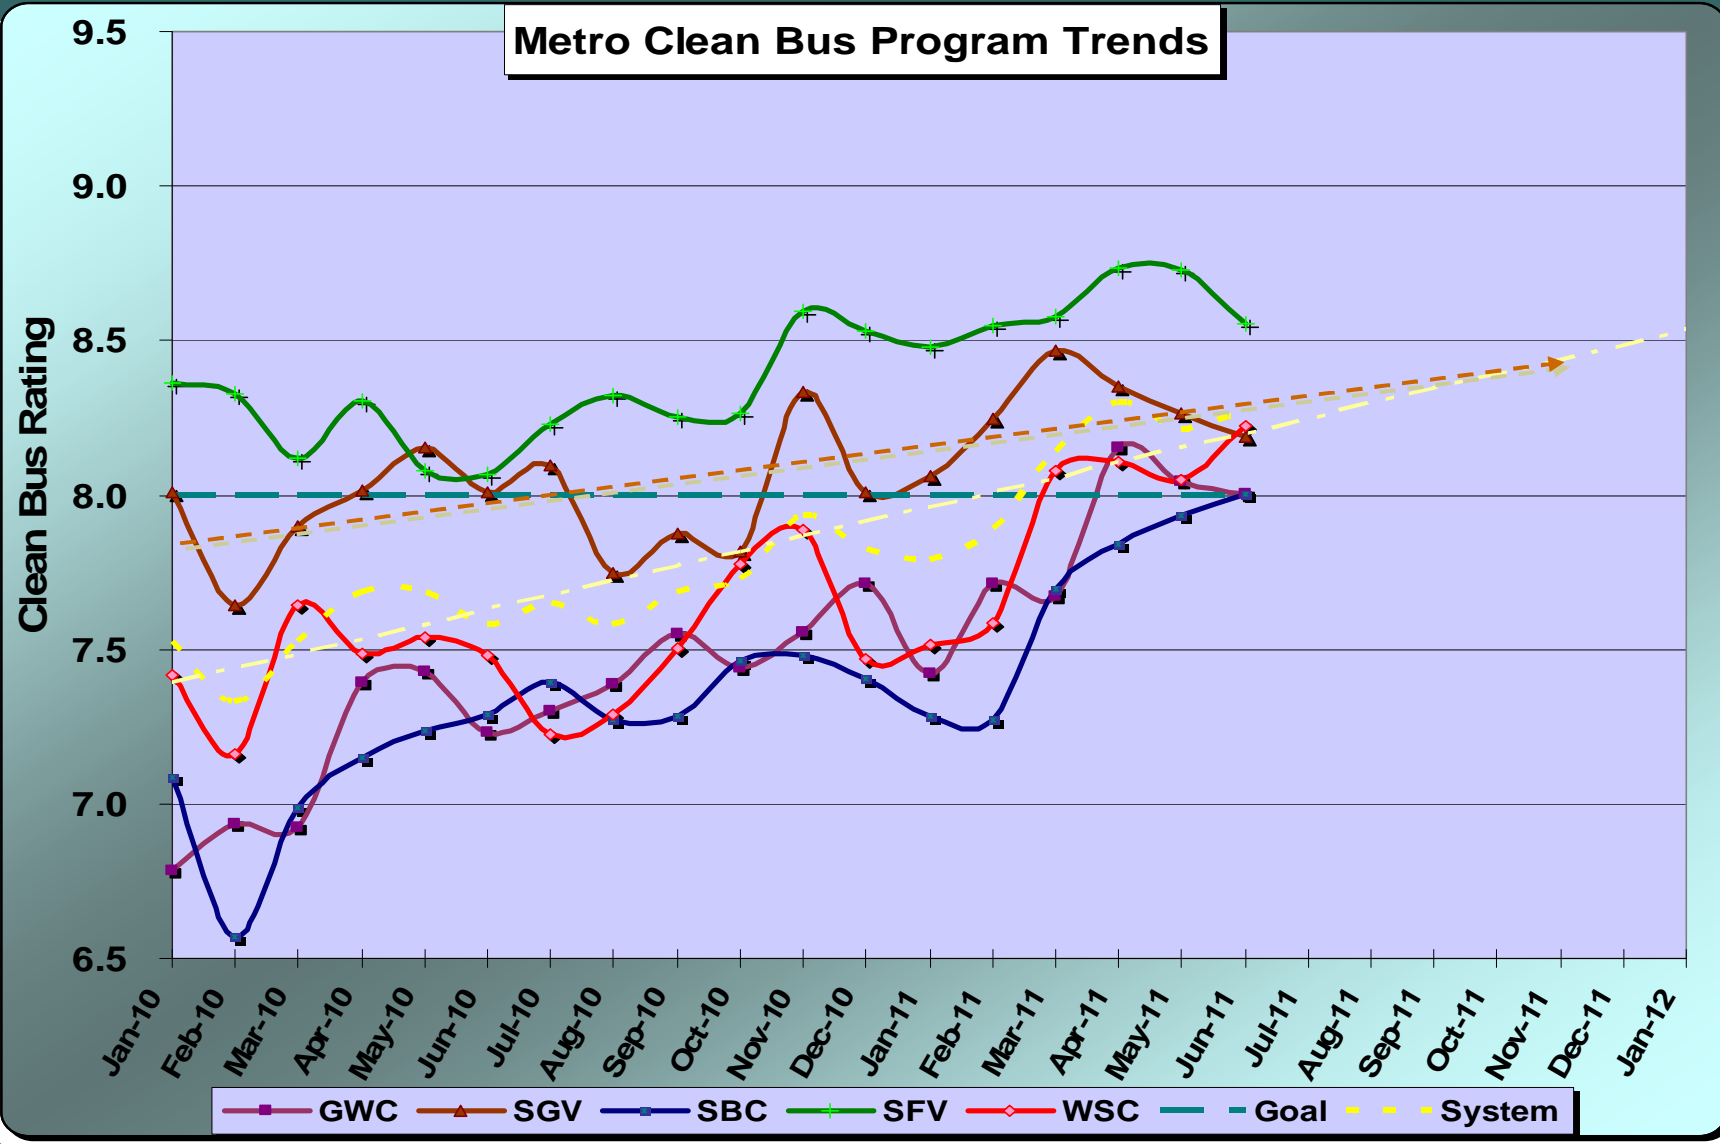

SGV Service Council August 2011 Meeting

SGV Service Council August 2011 Meeting

Metro San Gabriel Valley & Metro Bus System

June 2011

Measurement : Accidents per 100,000 Miles

	Target	June	YTD
Metro Bus System	3.14	2.58	2.88
San Gabriel Valley	2.73	2.74	2.41

9