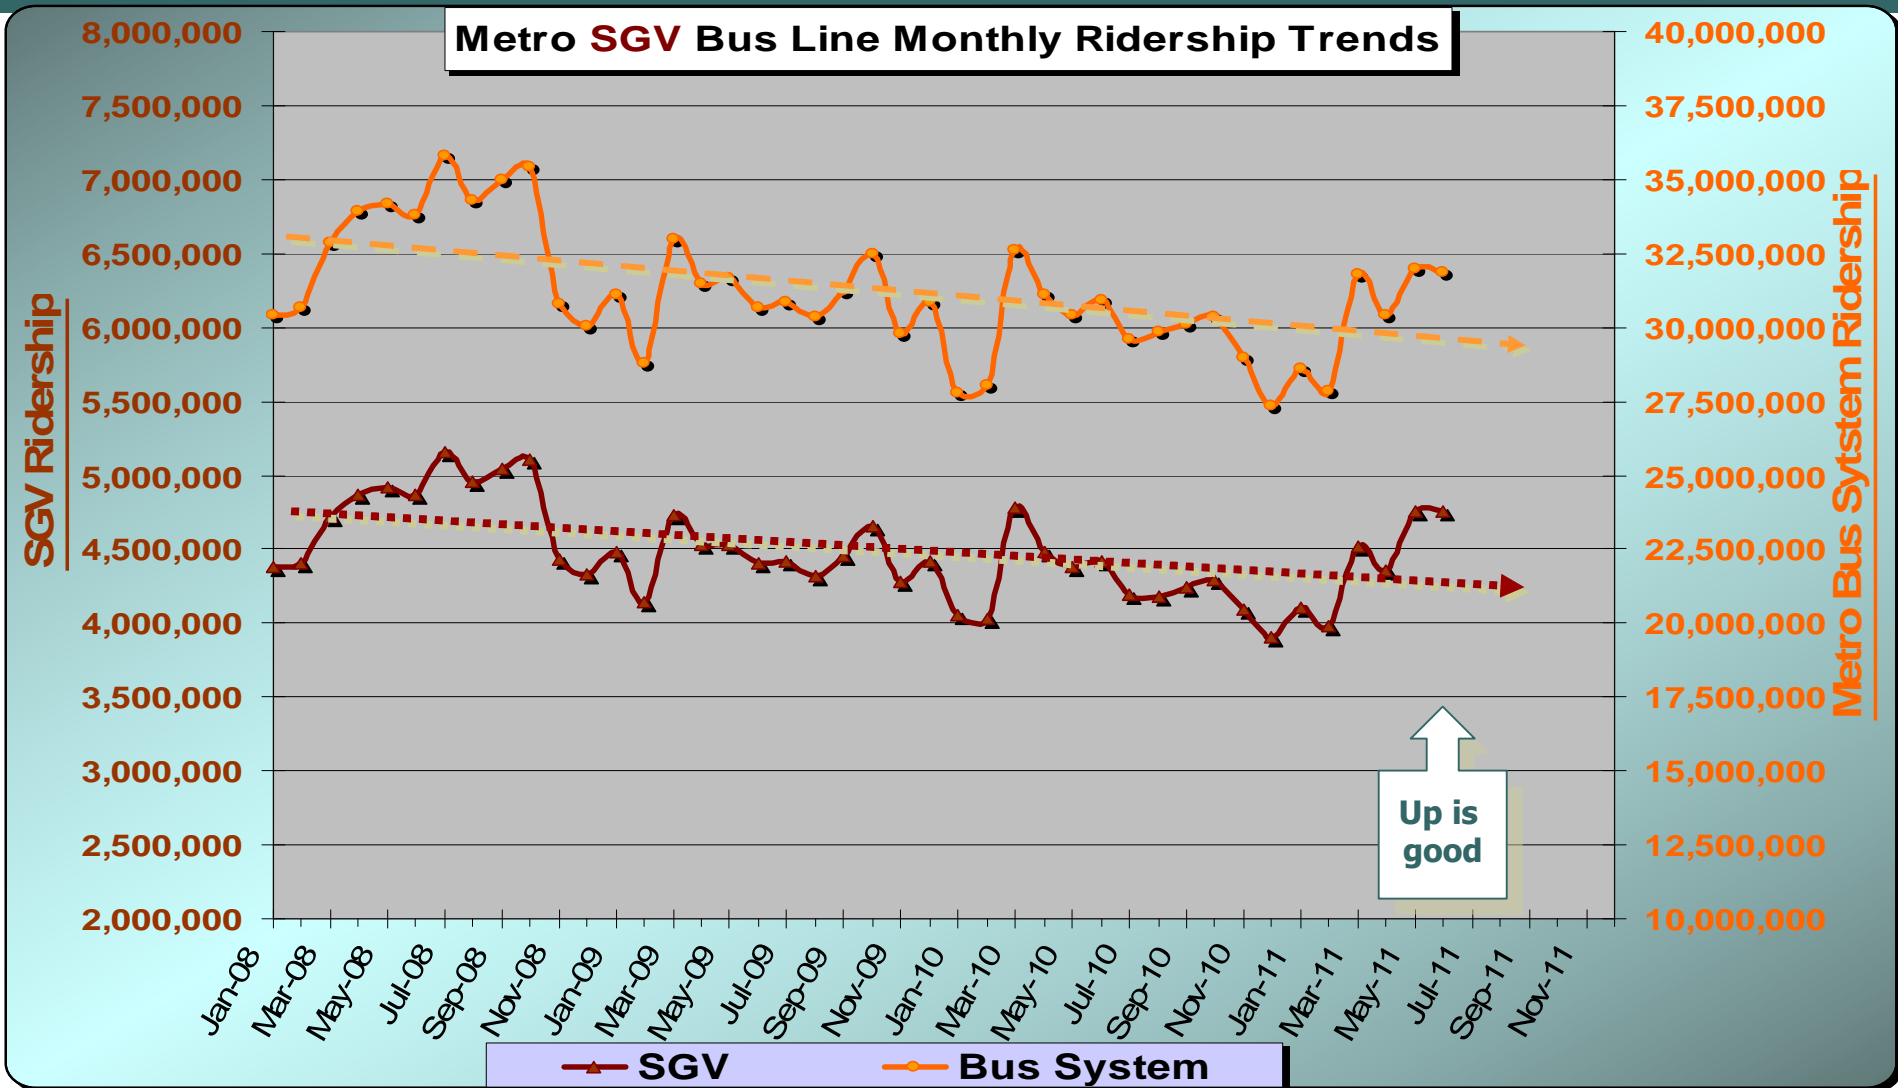

SGV Service Council August 2011 Meeting