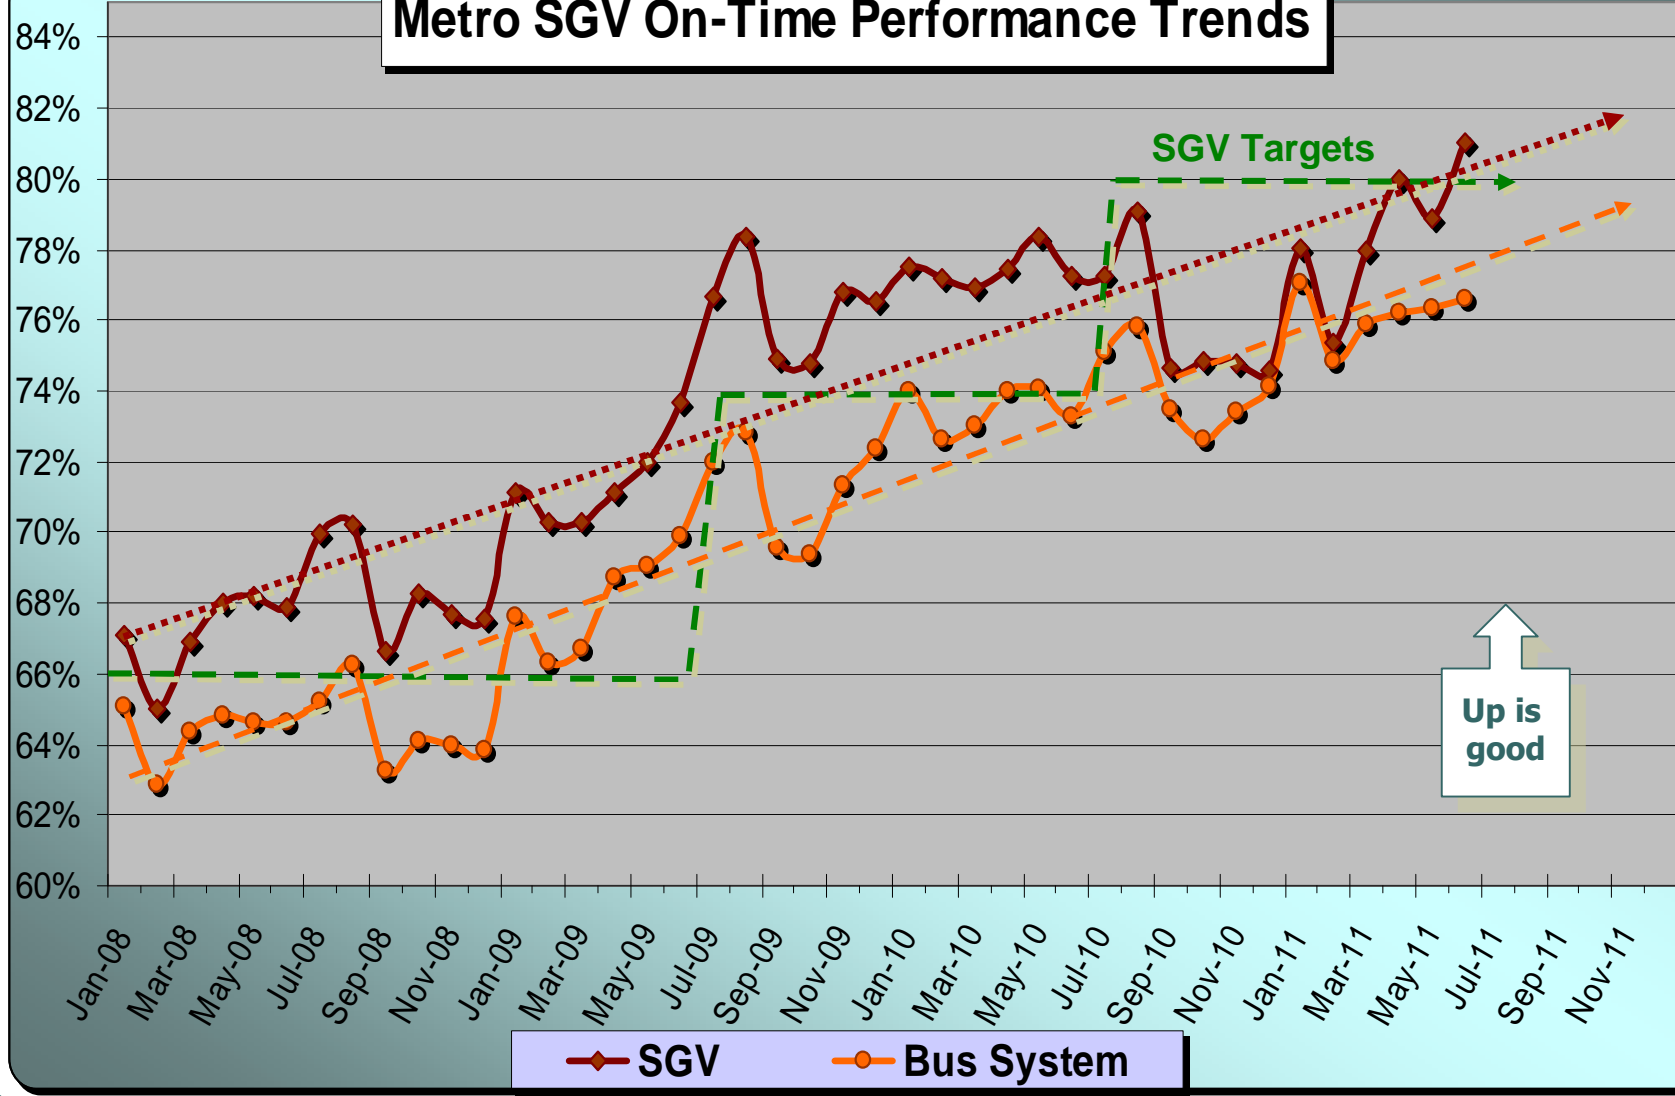

SGV Service Council August 2011 Meeting

Metro SGV On-Time Performance Trends

SGV Service Council August 2011 Meeting

Metro San Gabriel Valley & Metro Bus System

June 2011

Measurement : Complaints per 100,000 Psgrs.

	Target	June	YTD
Metro Bus System	2.52	2.65	2.72
San Gabriel Valley	2.64	2.86	3.12

4