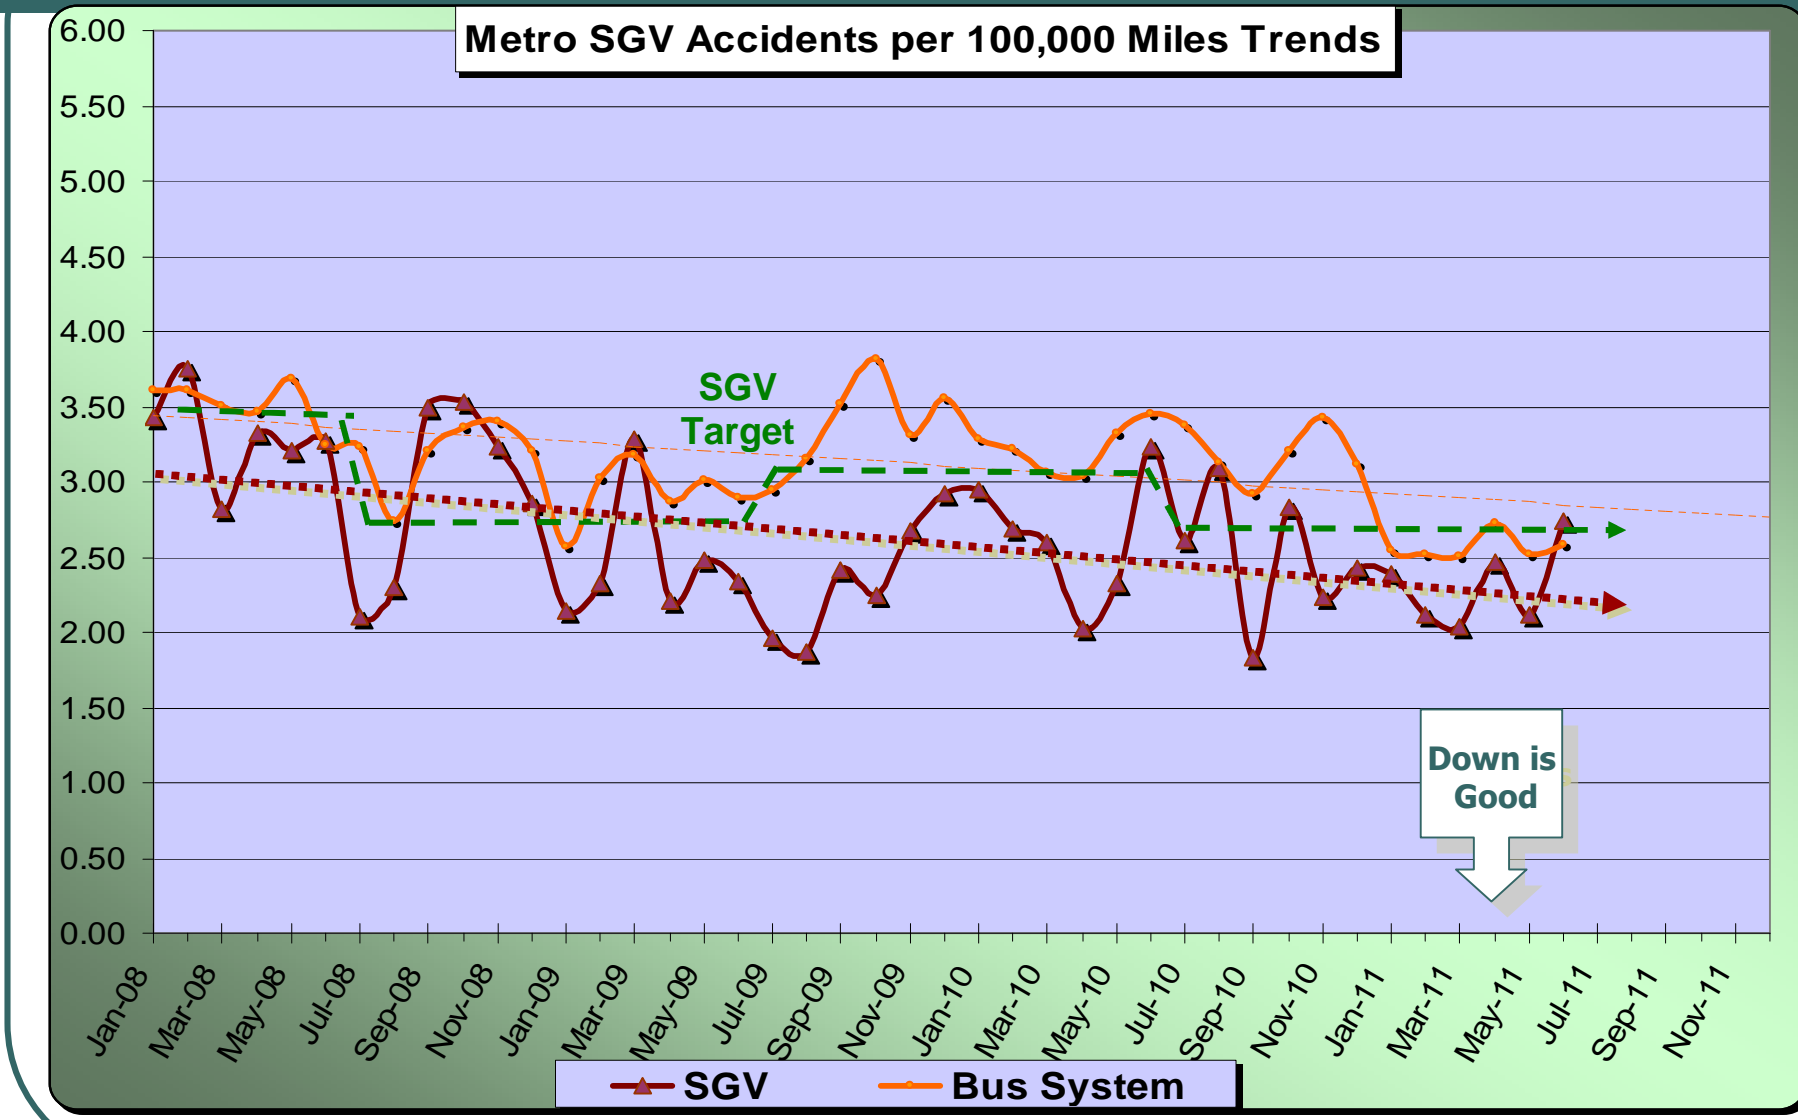

SGV Service Council August 2011 Meeting

Metro San Gabriel Valley & Metro Bus System

June 2011

Measurement : Accidents per 100,000 Miles

	Target	June	YTD
Metro Bus System	3.14	2.58	2.88
San Gabriel Valley	2.73	2.74	2.41

9

SGV Service Council August 2011 Meeting