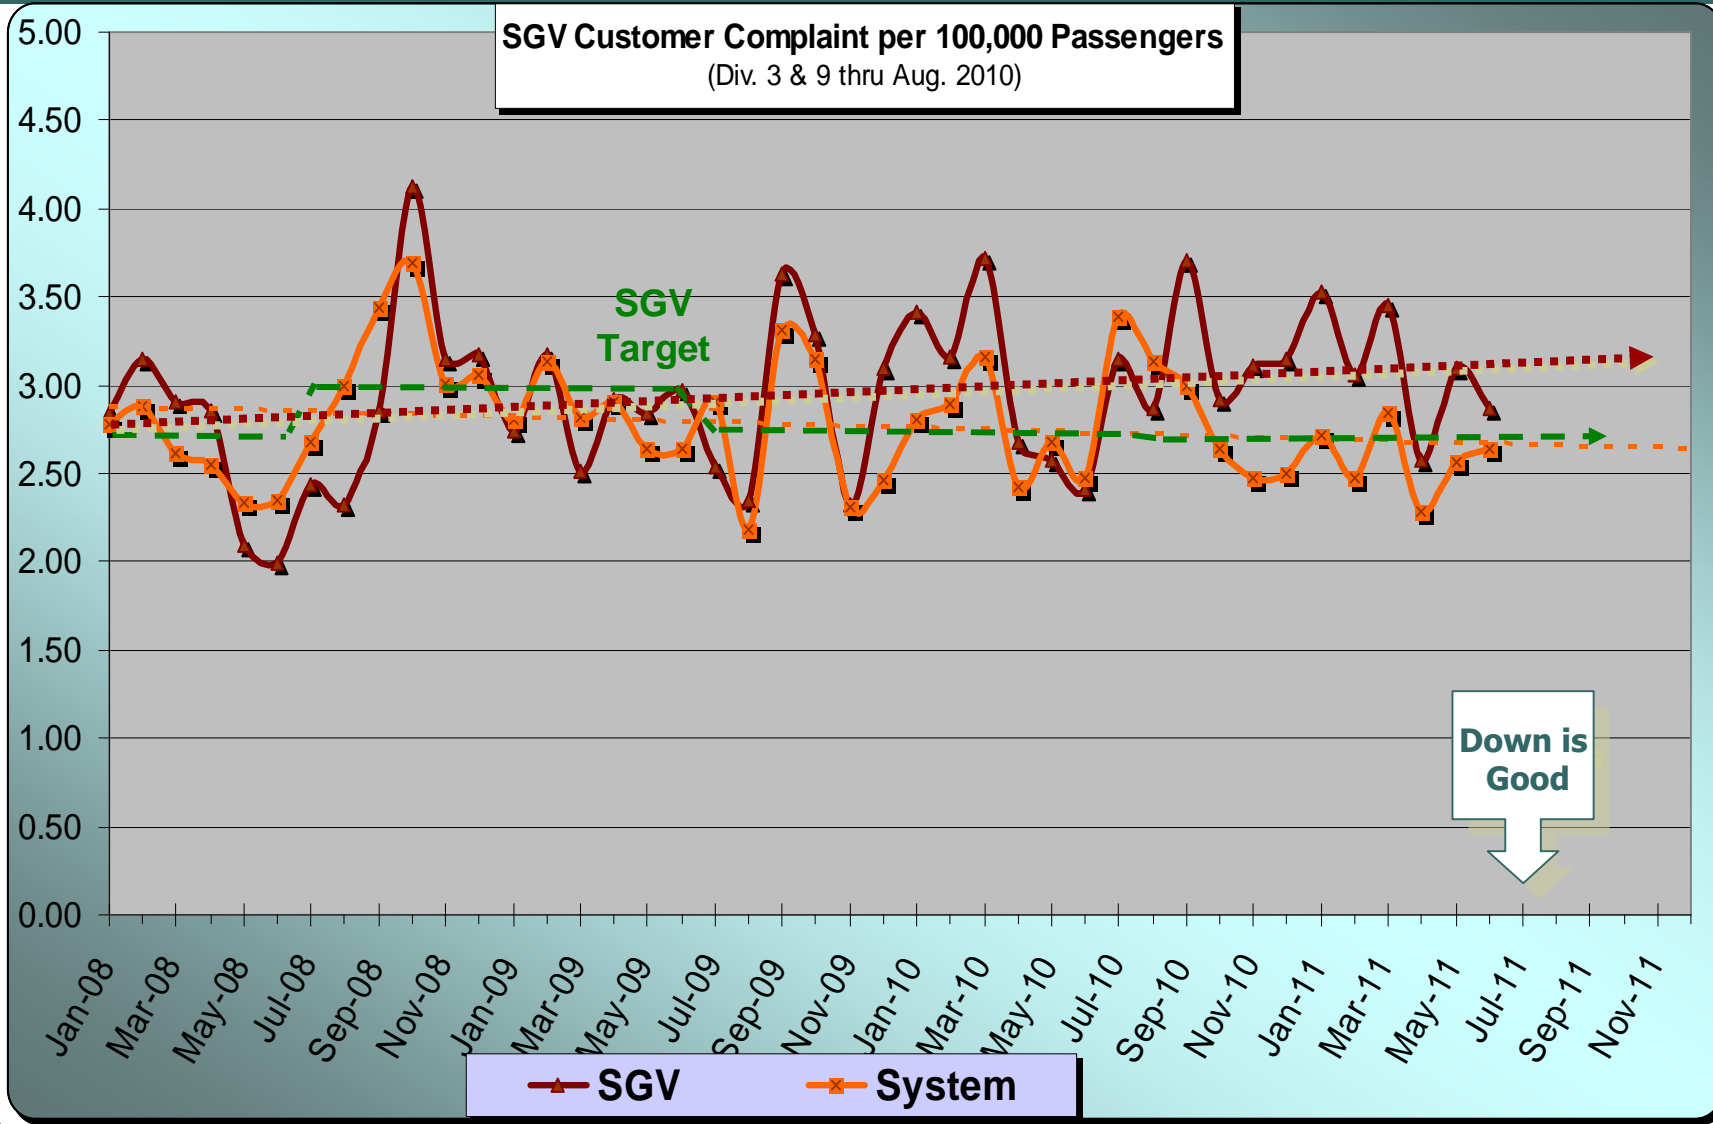

SGV Service Council August 2011 Meeting

Metro San Gabriel Valley & Metro Bus System

June 2011

Measurement : Complaints per 100,000 Psgrs.

	Target	June	YTD
Metro Bus System	2.52	2.65	2.72
San Gabriel Valley	2.64	2.86	3.12

4

SGV Service Council August 2011 Meeting