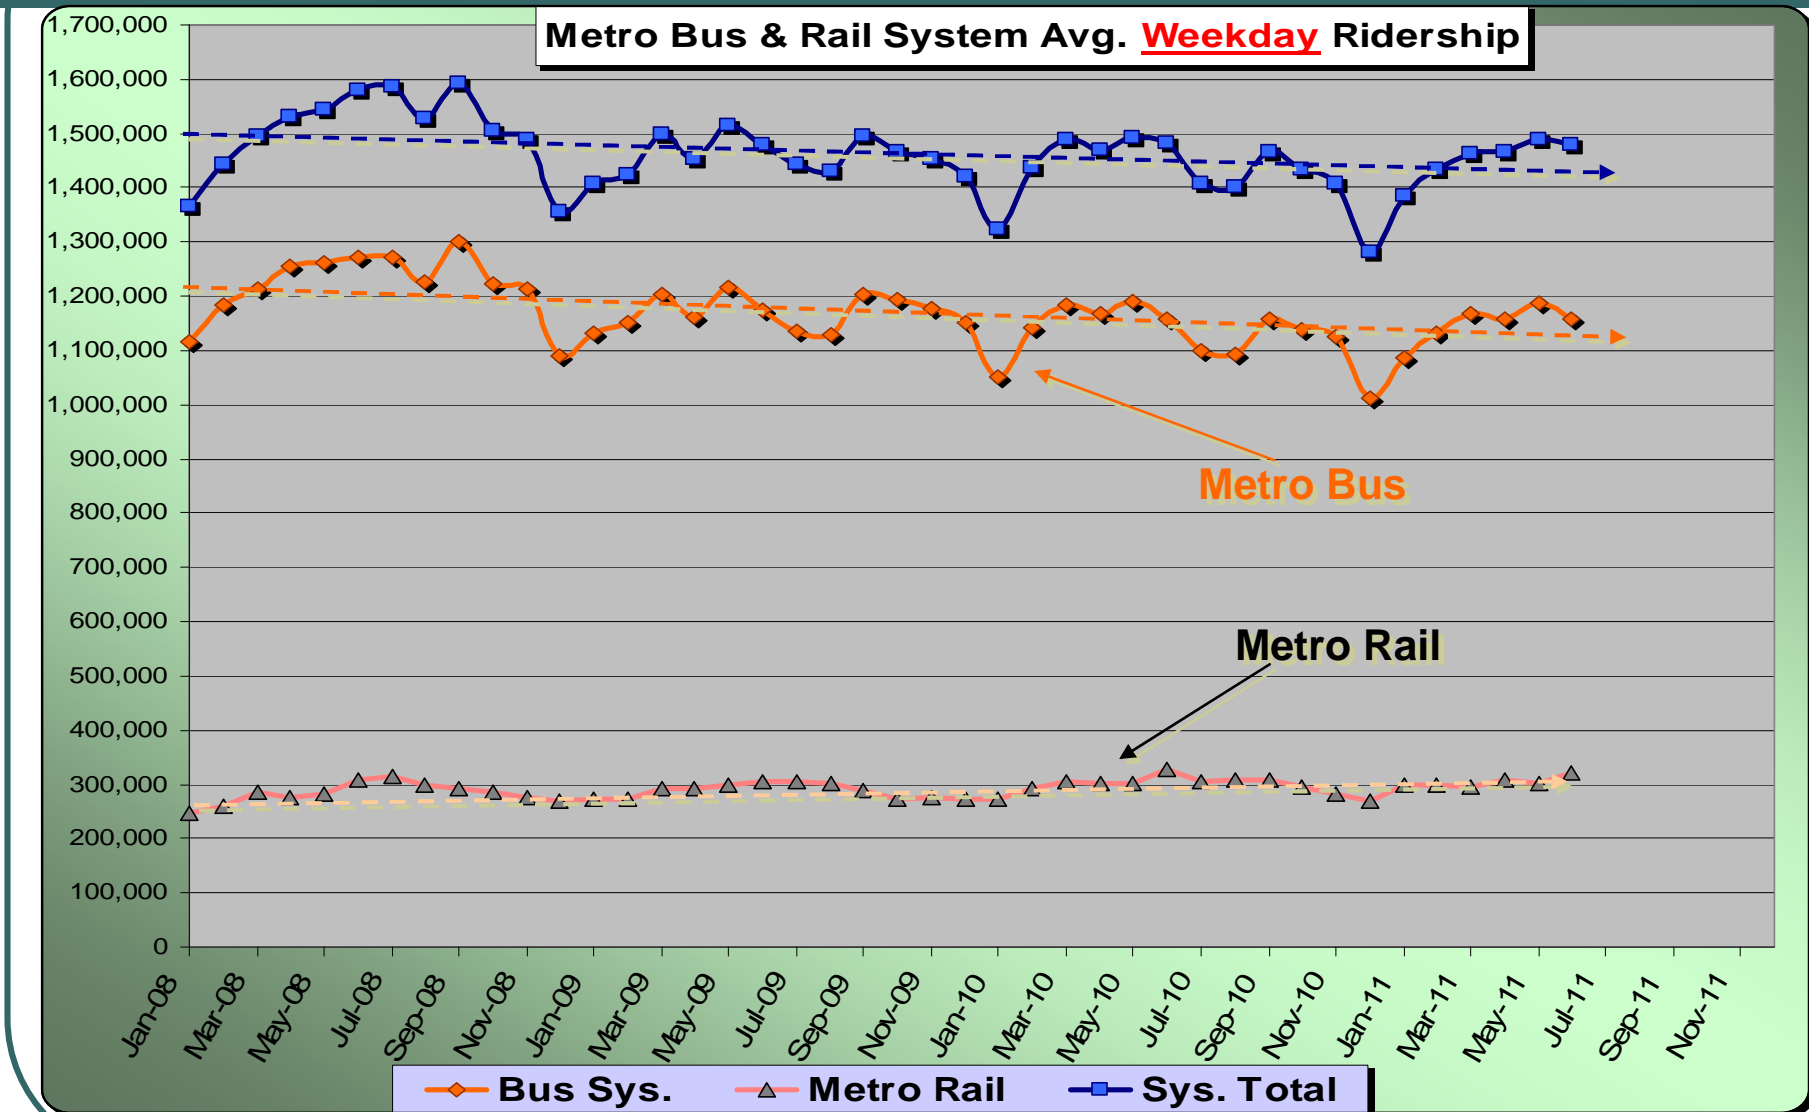

SGV Service Council August 2011 Meeting