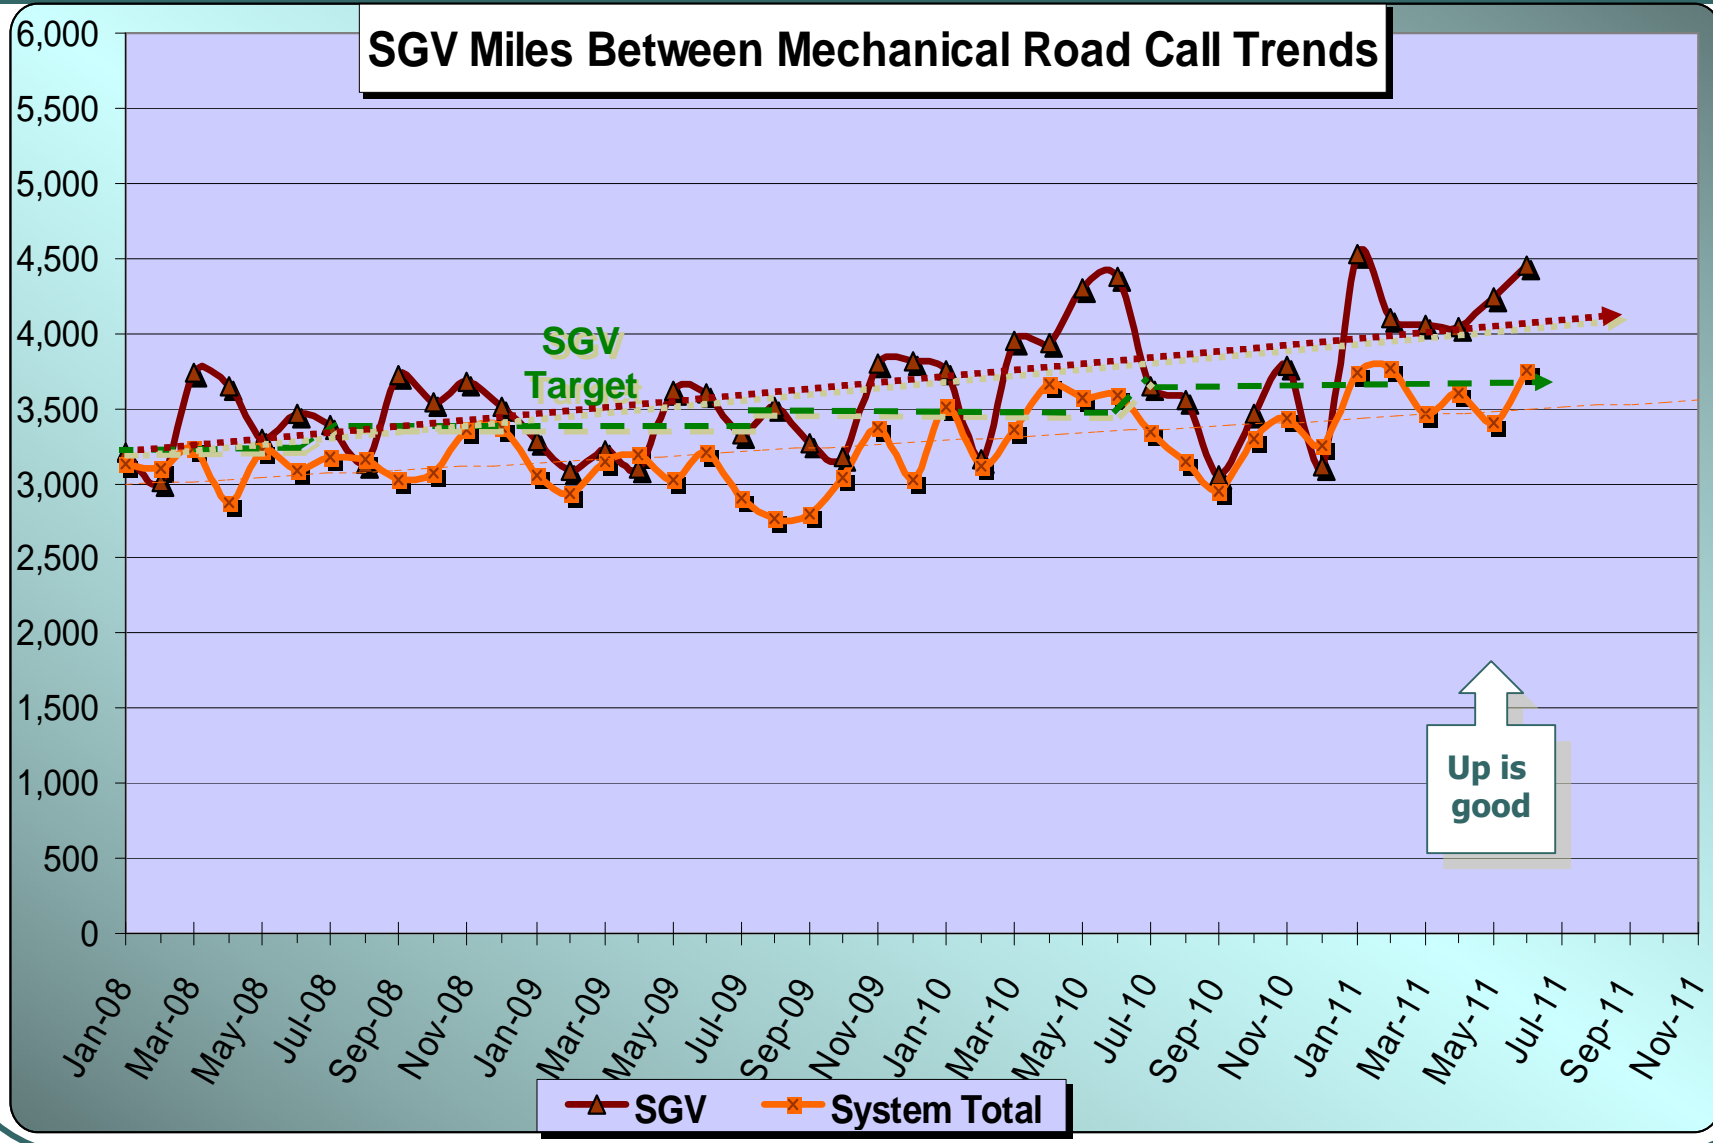

SGV Service Council August 2011 Meeting