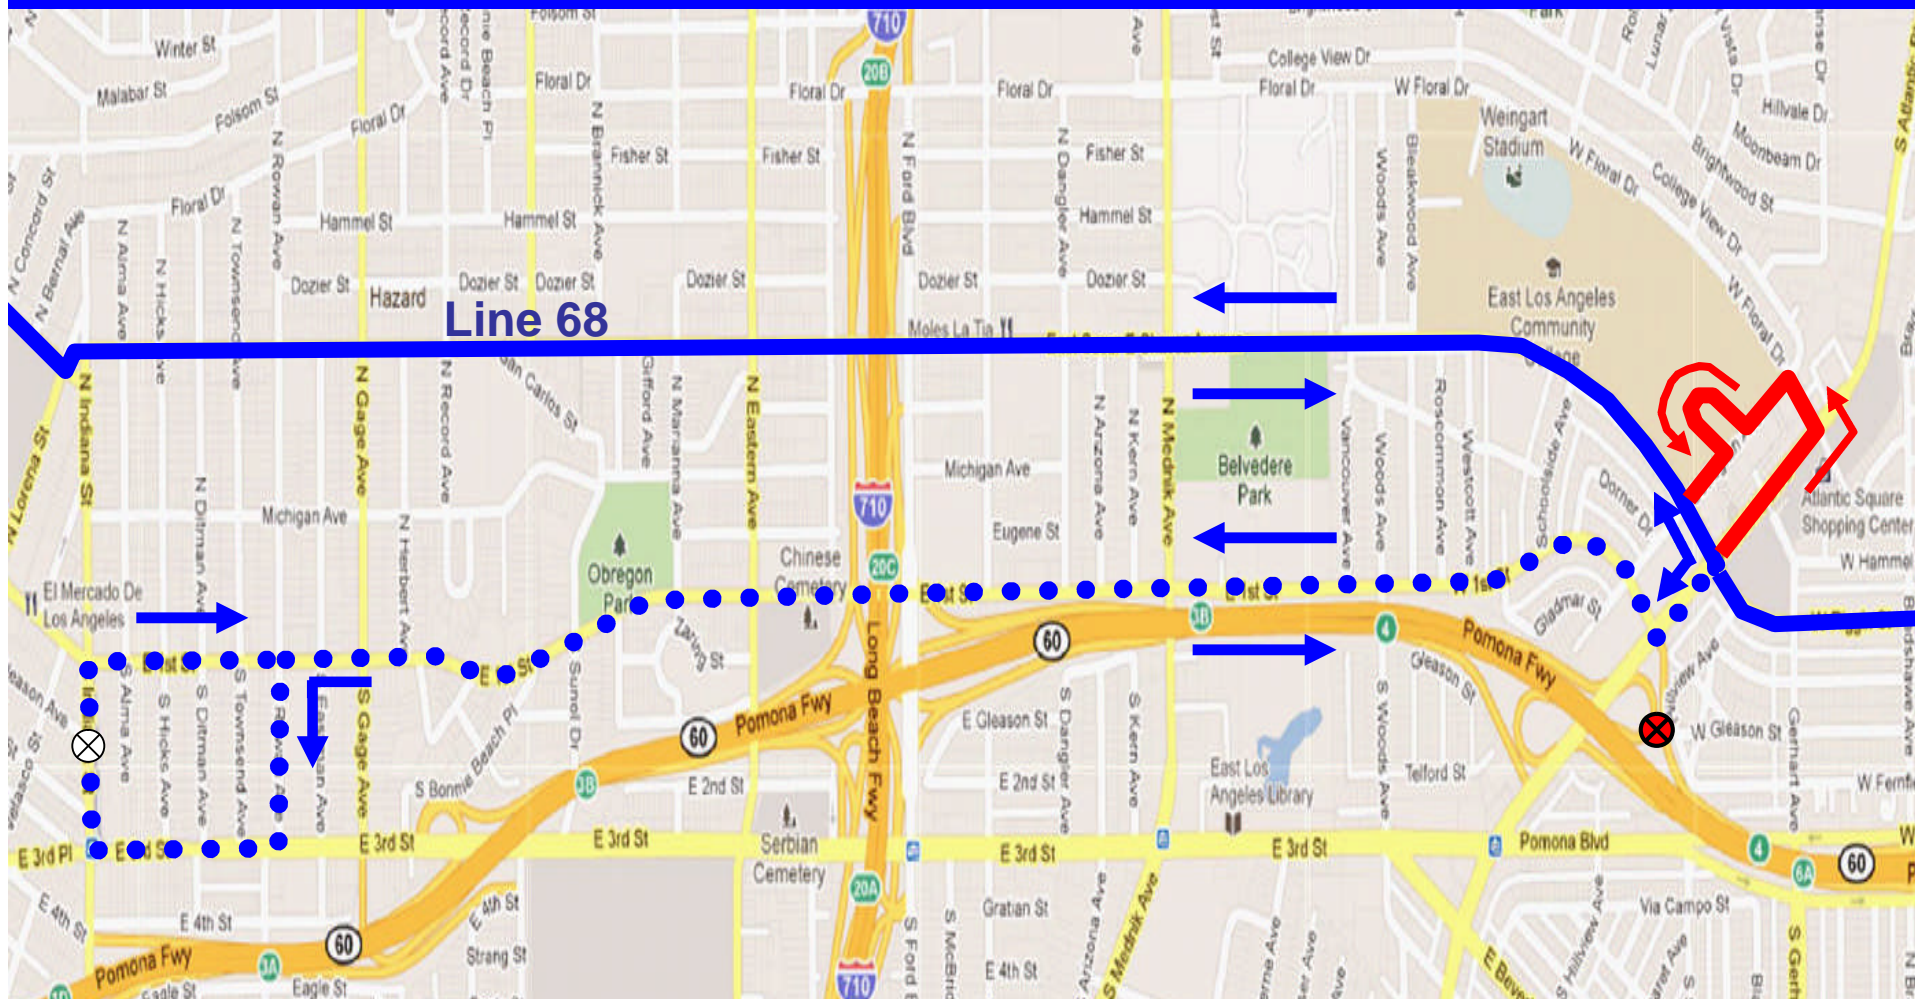

# EL MONTE STATION

- El Monte Station Bus Bays
- Customer Parking
- Bike Racks & Lockers
- Drop-off Location
- Building
- Metrolink and station

**Subject to Change**

**Construction Zone**

**Lot A**

**Temporary Bus Terminal Site**

MTA WAY - Closed to the Public

**Lot B**

Metro Division 9 Bus Yard

**Lot C**

**Parking Entrances**

**Metro**

# LINE 68 EXTENSION

Metro