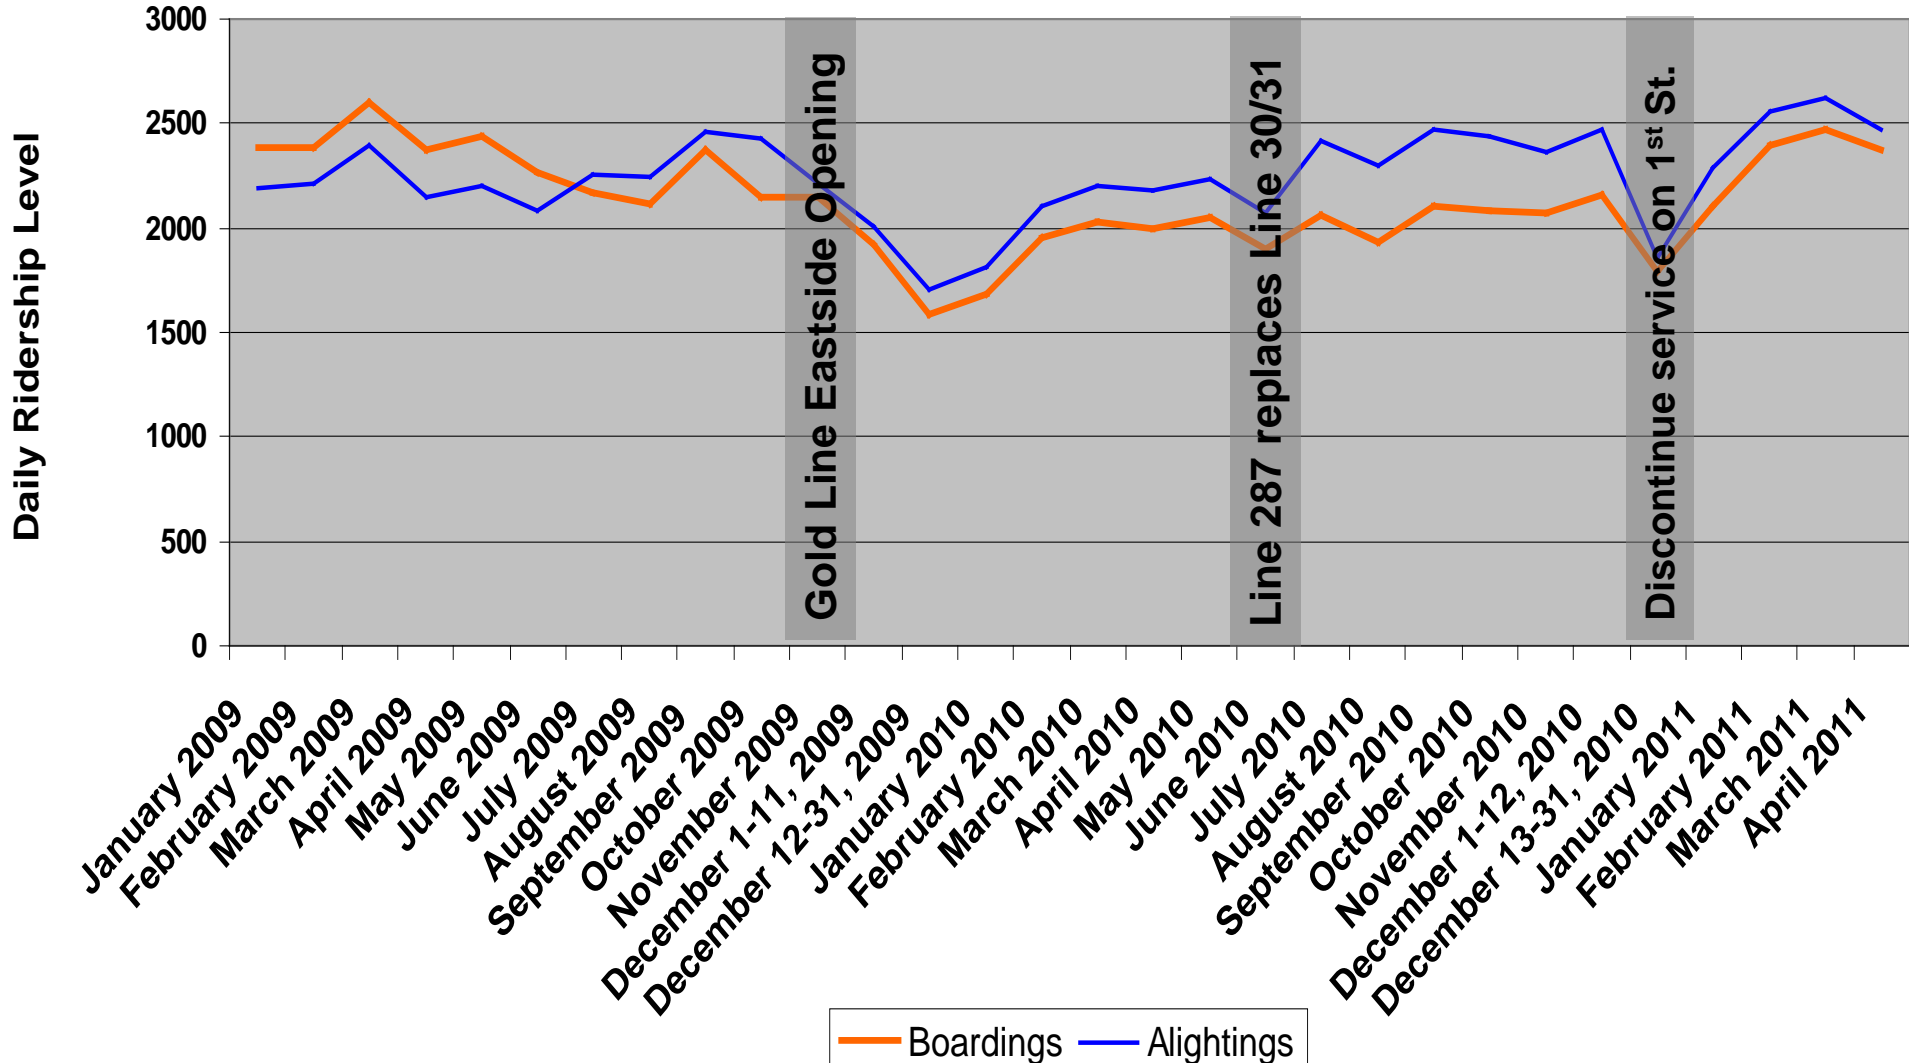

Line 68 Westbound Ridership

Line 68 Weekday

Line 68 Eastbound Ridership

Line 68 Weekday

Line 770 Eastbound Ridership

Line 770 Weekday

Line 770 Westbound Ridership

Line 770 Weekday