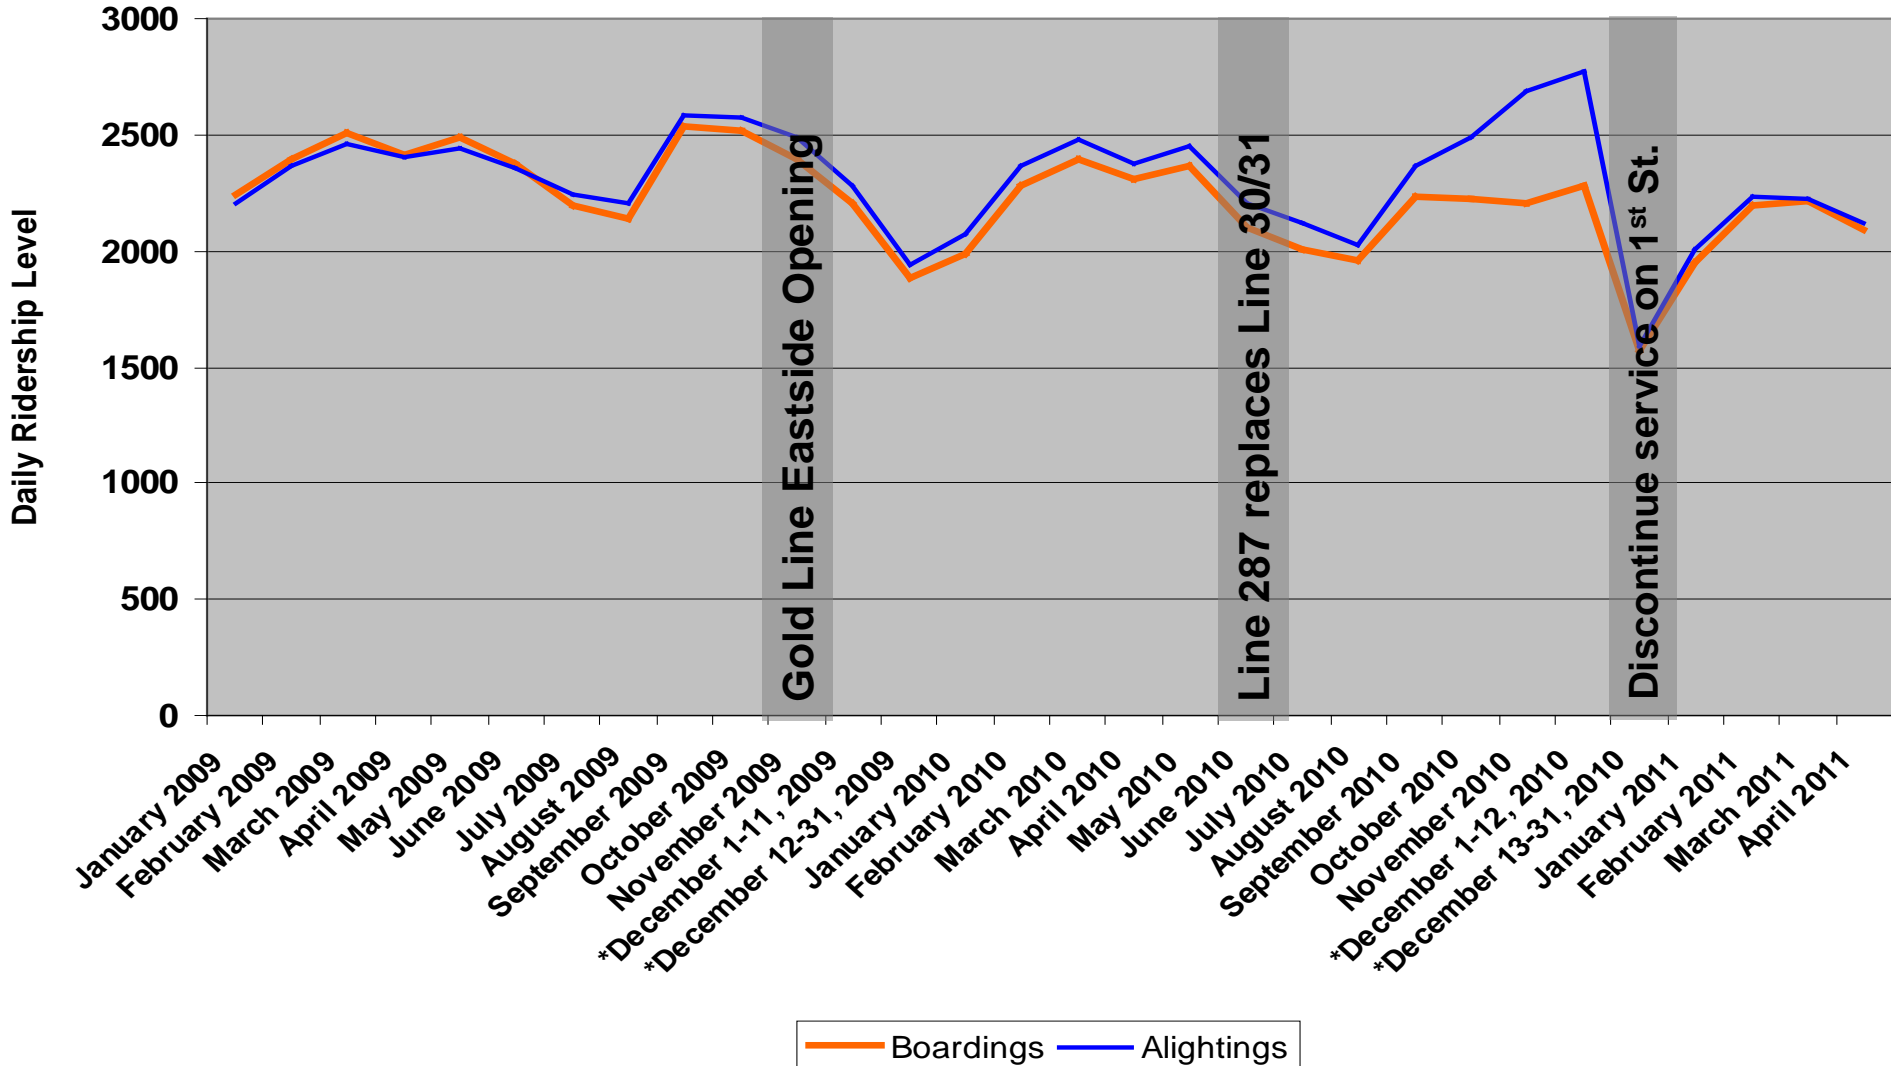

Line 68 Westbound Ridership

Line 68 Weekday

Line 68 Eastbound Ridership

Line 68 Weekday

Line 770 Eastbound Ridership

Line 770 Weekday

Line 770 Westbound Ridership

Line 770 Weekday