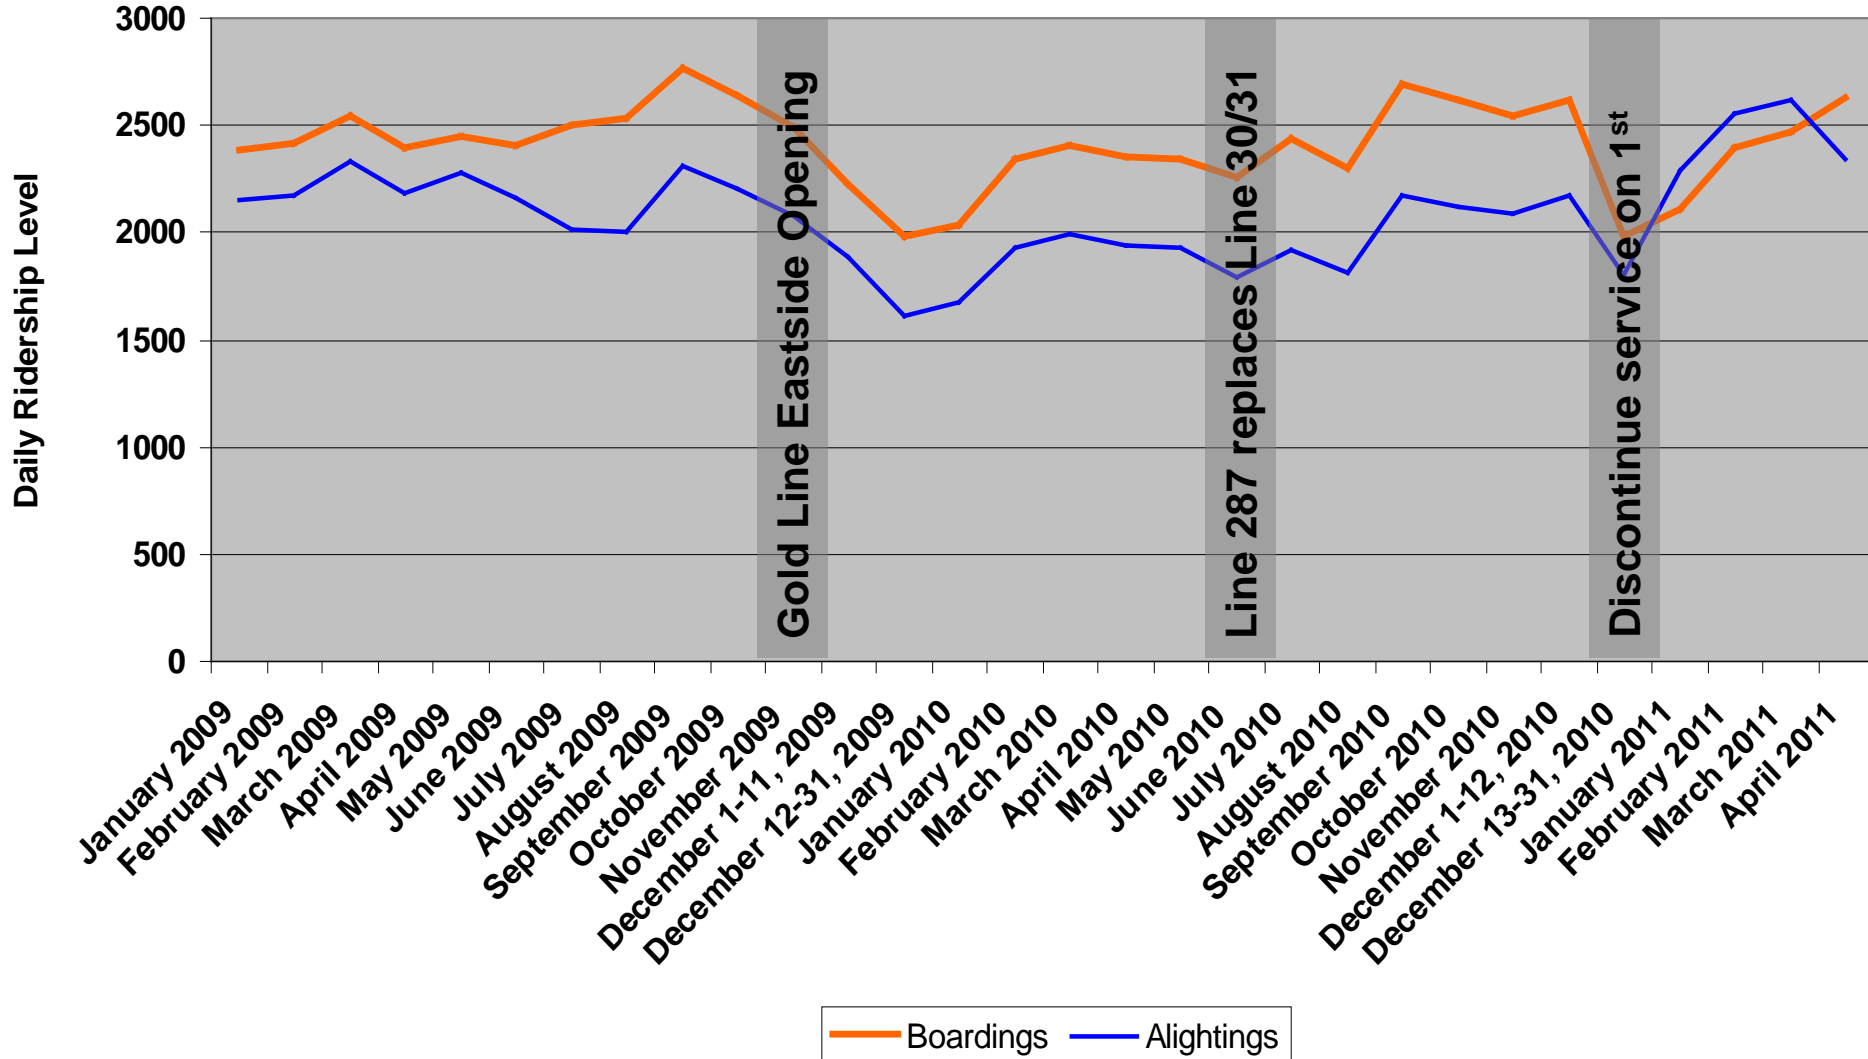

Line 68 Westbound Ridership

Line 68 Weekday

Line 68 Eastbound Ridership

Line 68 Weekday

Line 770 Eastbound Ridership

Line 770 Weekday

Line 770 Westbound Ridership

Line 770 Weekday