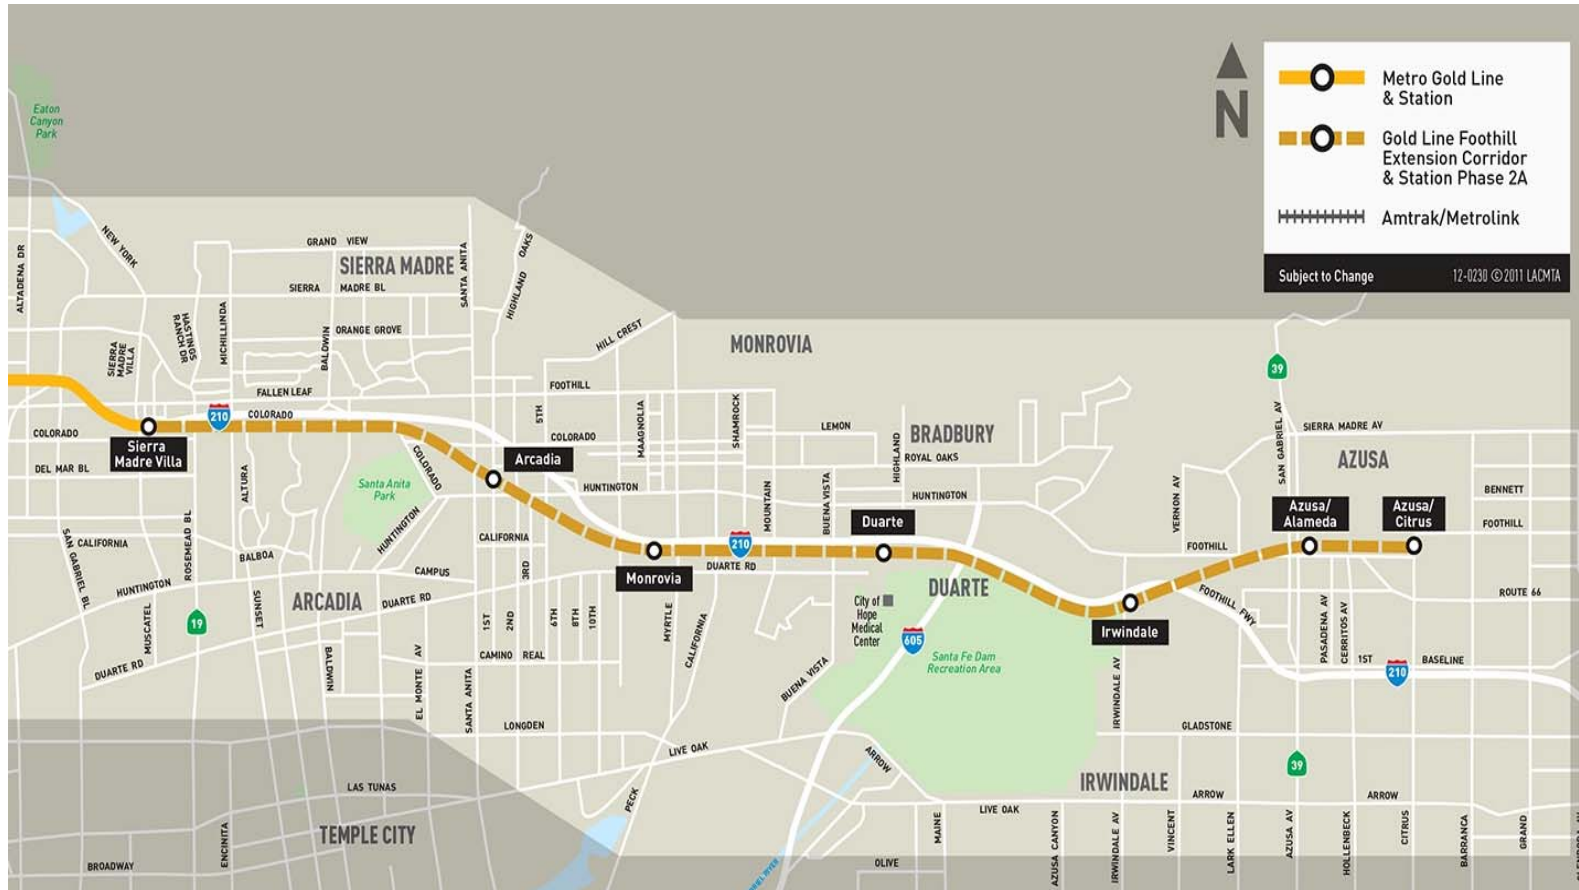

Foothill Phase 2A Station Names

San Gabriel Valley Service Council

March 11, 2013

Metro

Station Naming Policy

Purpose of Station Names

- Assist customers in navigating the system
- Simple, quick recognition
- Single names preferred; multiple names separated by slash

Criteria for Names

- Based primarily on geographic location
- Nearby street or freeway
- Well-known destination or landmark
- Community, district or city name
- Preferred max. of 24 characters for ADA/general readability

Foothill Phase 2A – Six New Stations

Names Under Consideration

Original Proposed Official Name	Original Proposed Operational Name	<i>Alt. Proposed Official Name</i>	<i>Alt. Proposed Operational Name</i>
Arcadia	Arcadia	-	-
Monrovia	Monrovia	-	-
Duarte	Duarte	-	-
Irwindale	Irwindale	-	-
Azusa/Alameda	Azusa/Alameda	Azusa	Azusa
Azusa/Citrus	Azusa/Citrus	Citrus College	Citrus College

Naming Alternatives

Azuza/Alameda vs Azusa

- Alternative more closely follows with naming policy
- Alternative is more consistent with other names in the line

Azusa/Citrus vs Citrus College

- Alternative more closely follows with naming policy
- Less confusion with other station in Azusa
- Consistent with other station names in the system
 - Pierce College, Valley College