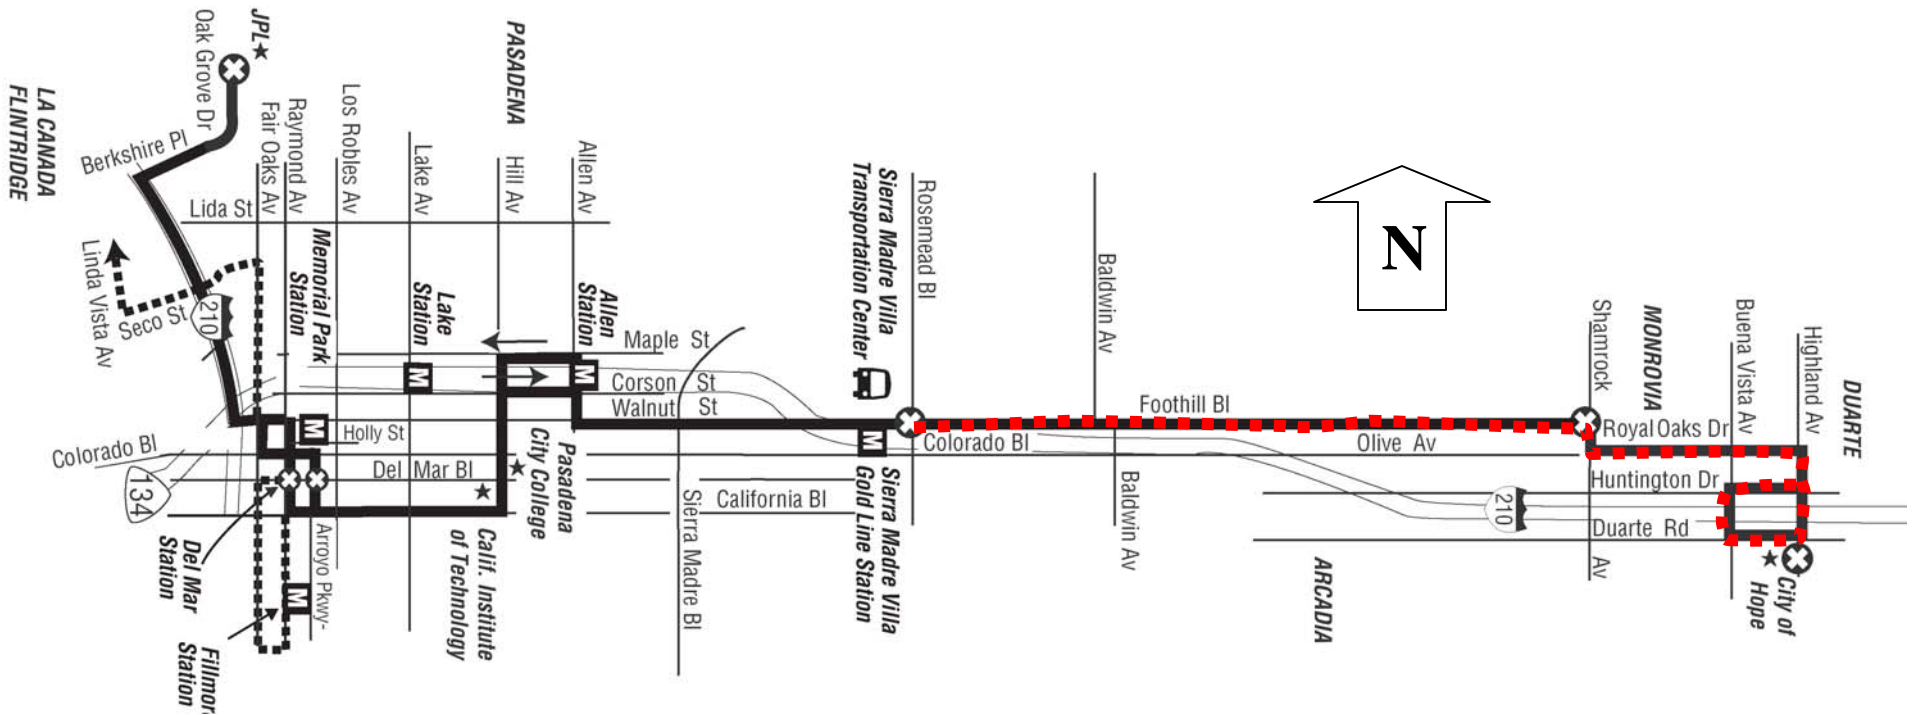

## Line 177 (JPL / Pasadena / City of Hope)

**Cancel service east of Rosemead Bl. and improve service levels to every 30 min.**