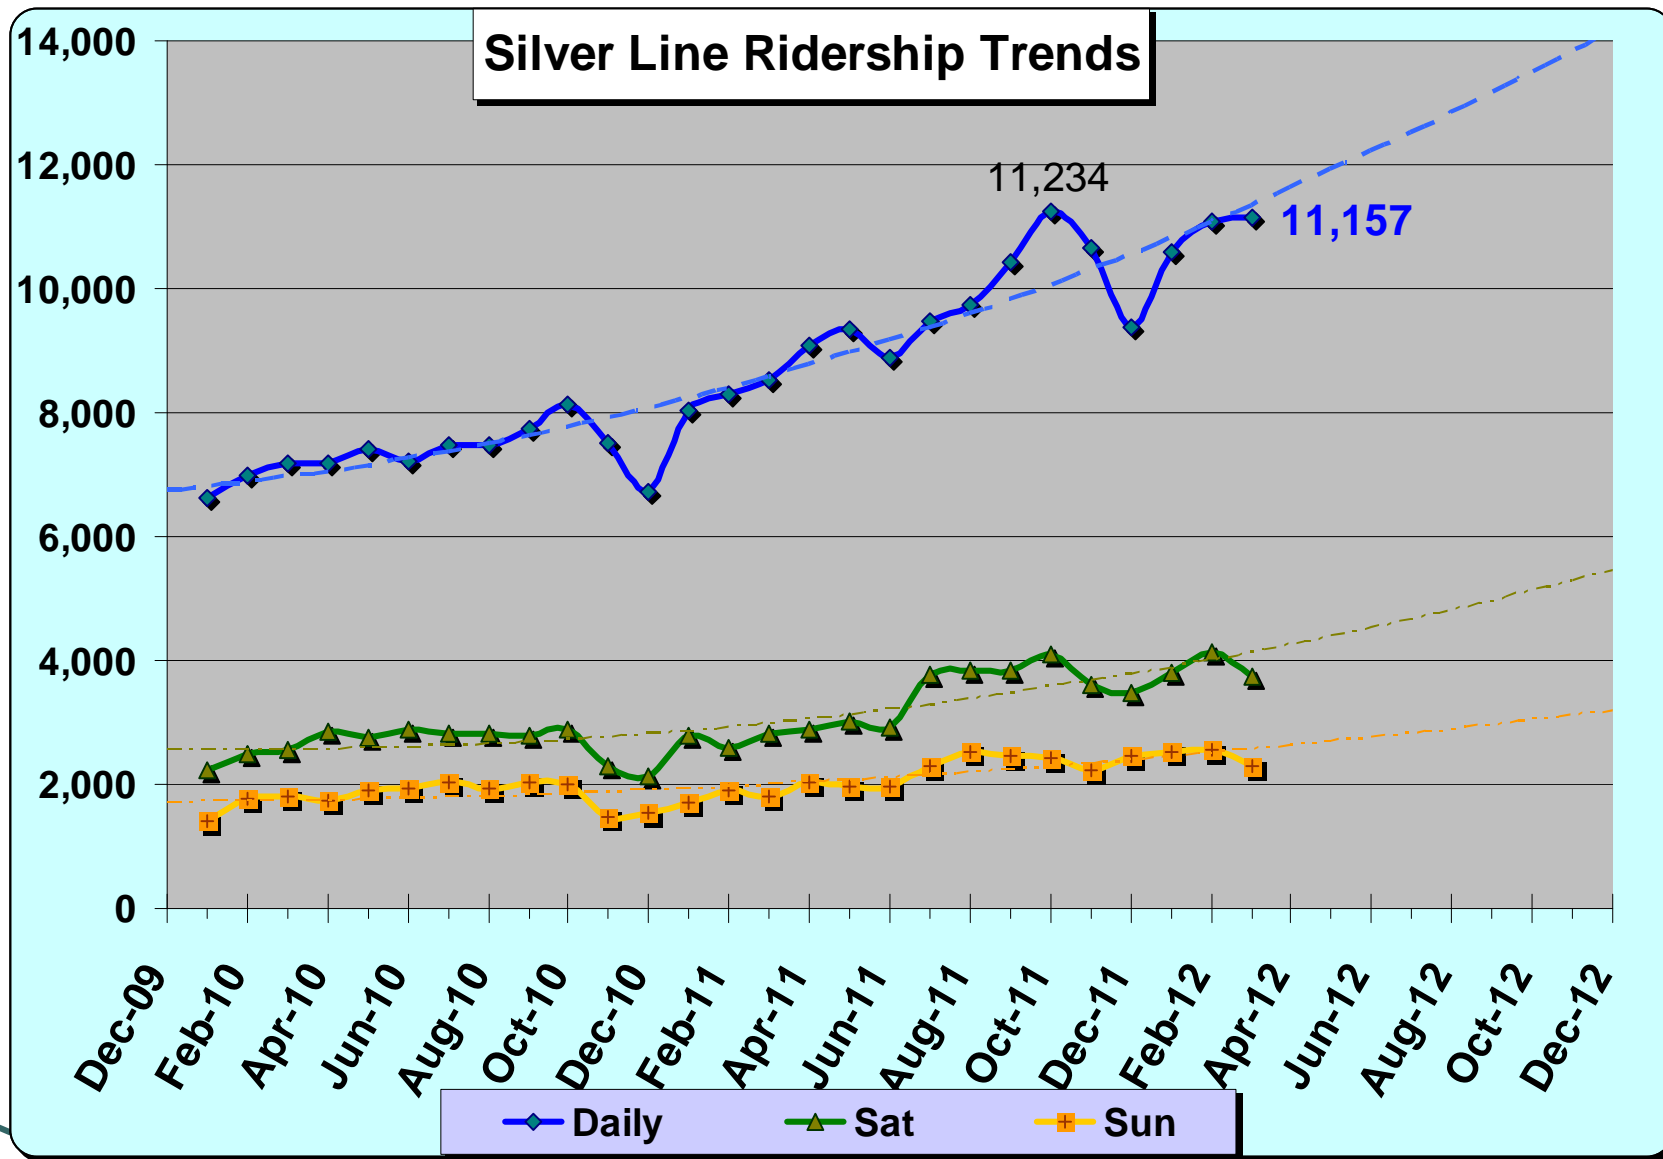

SBC Service Council June 2012 Meeting

SBC Service Council June 2012 Meeting

SBC Service Council June 2012 Meeting

SBC Service Council June 2012 Meeting

SBC Service Council June 2012 Meeting

Line 450X Weekday Ridership Trends