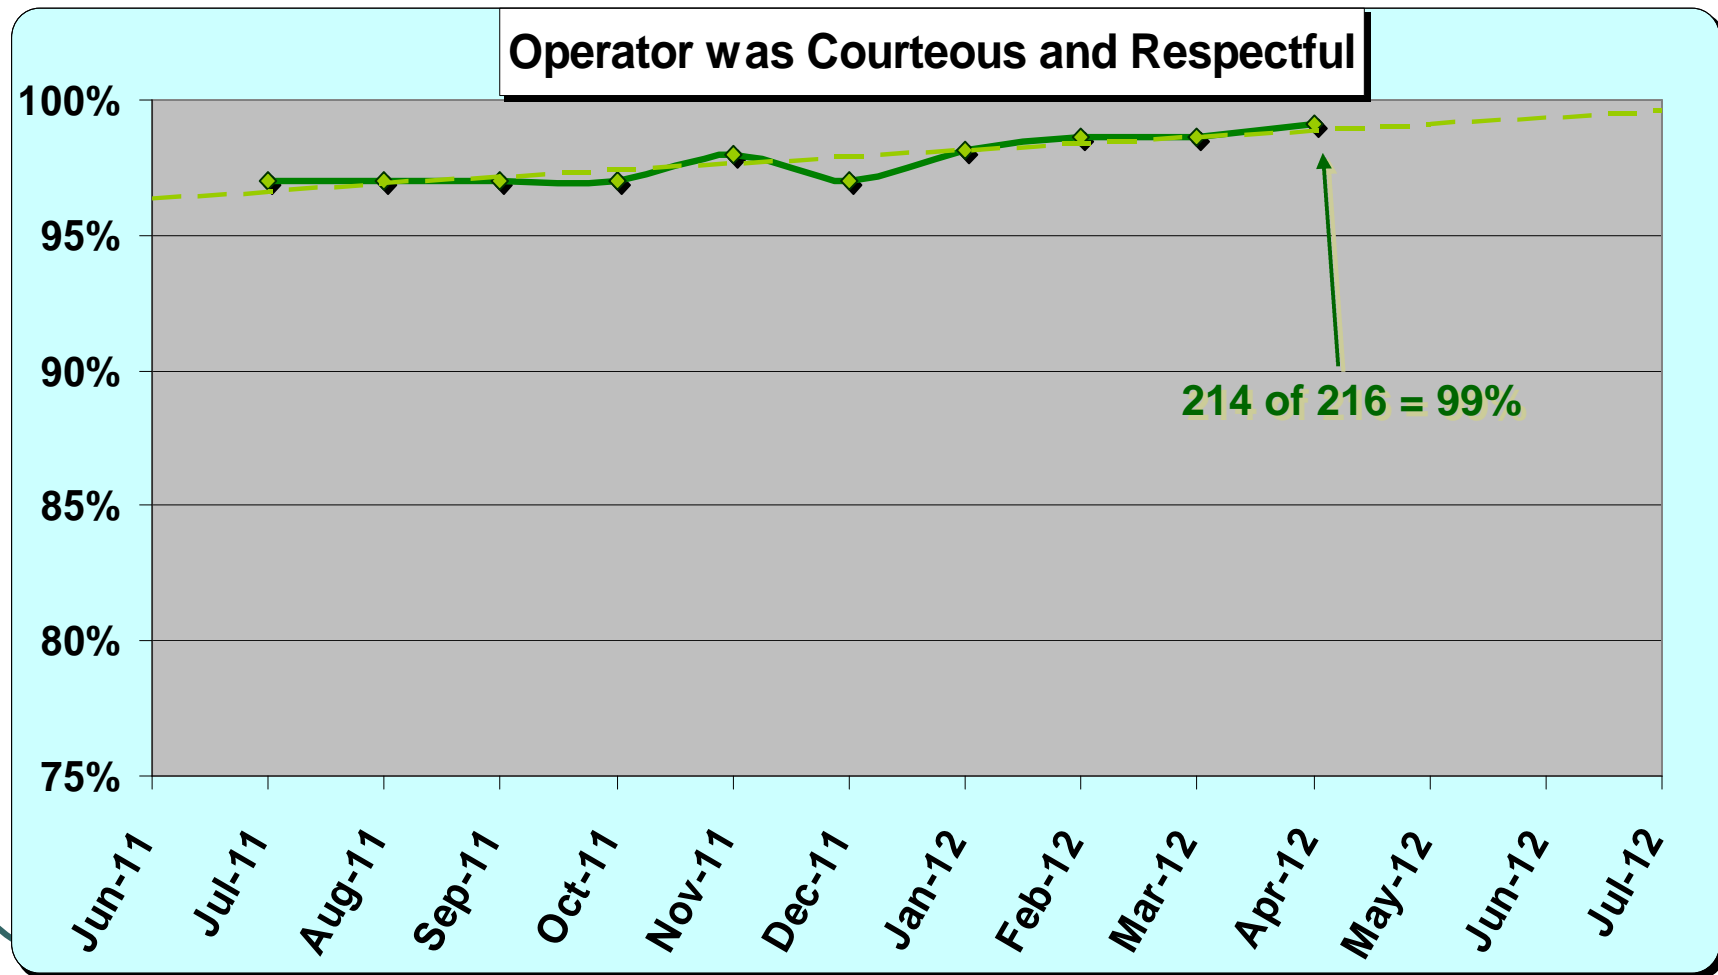

SBC Service Council June 2012 Meeting

SBC Service Council June 2012 Meeting

Monthly Wheelchair Pass-Up Complaints

SBC Service Council June 2012 Meeting

Mystery Riders Observations

(216 Undercover Rides in April 2012 Report)

SBC Service Council June 2012 Meeting

Mystery Riders Observations

SBC Service Council June 2012 Meeting

Mystery Riders Observations

SBC Service Council June 2012 Meeting

- a) **Civil Rights (Title VI Status)**
- b) **The *Not* Meet and Confer**
May 21 @ 2:30PM
- c) **Expo Line to Culver City–June 30?**
- d) **Locking of Rail Station Gates**