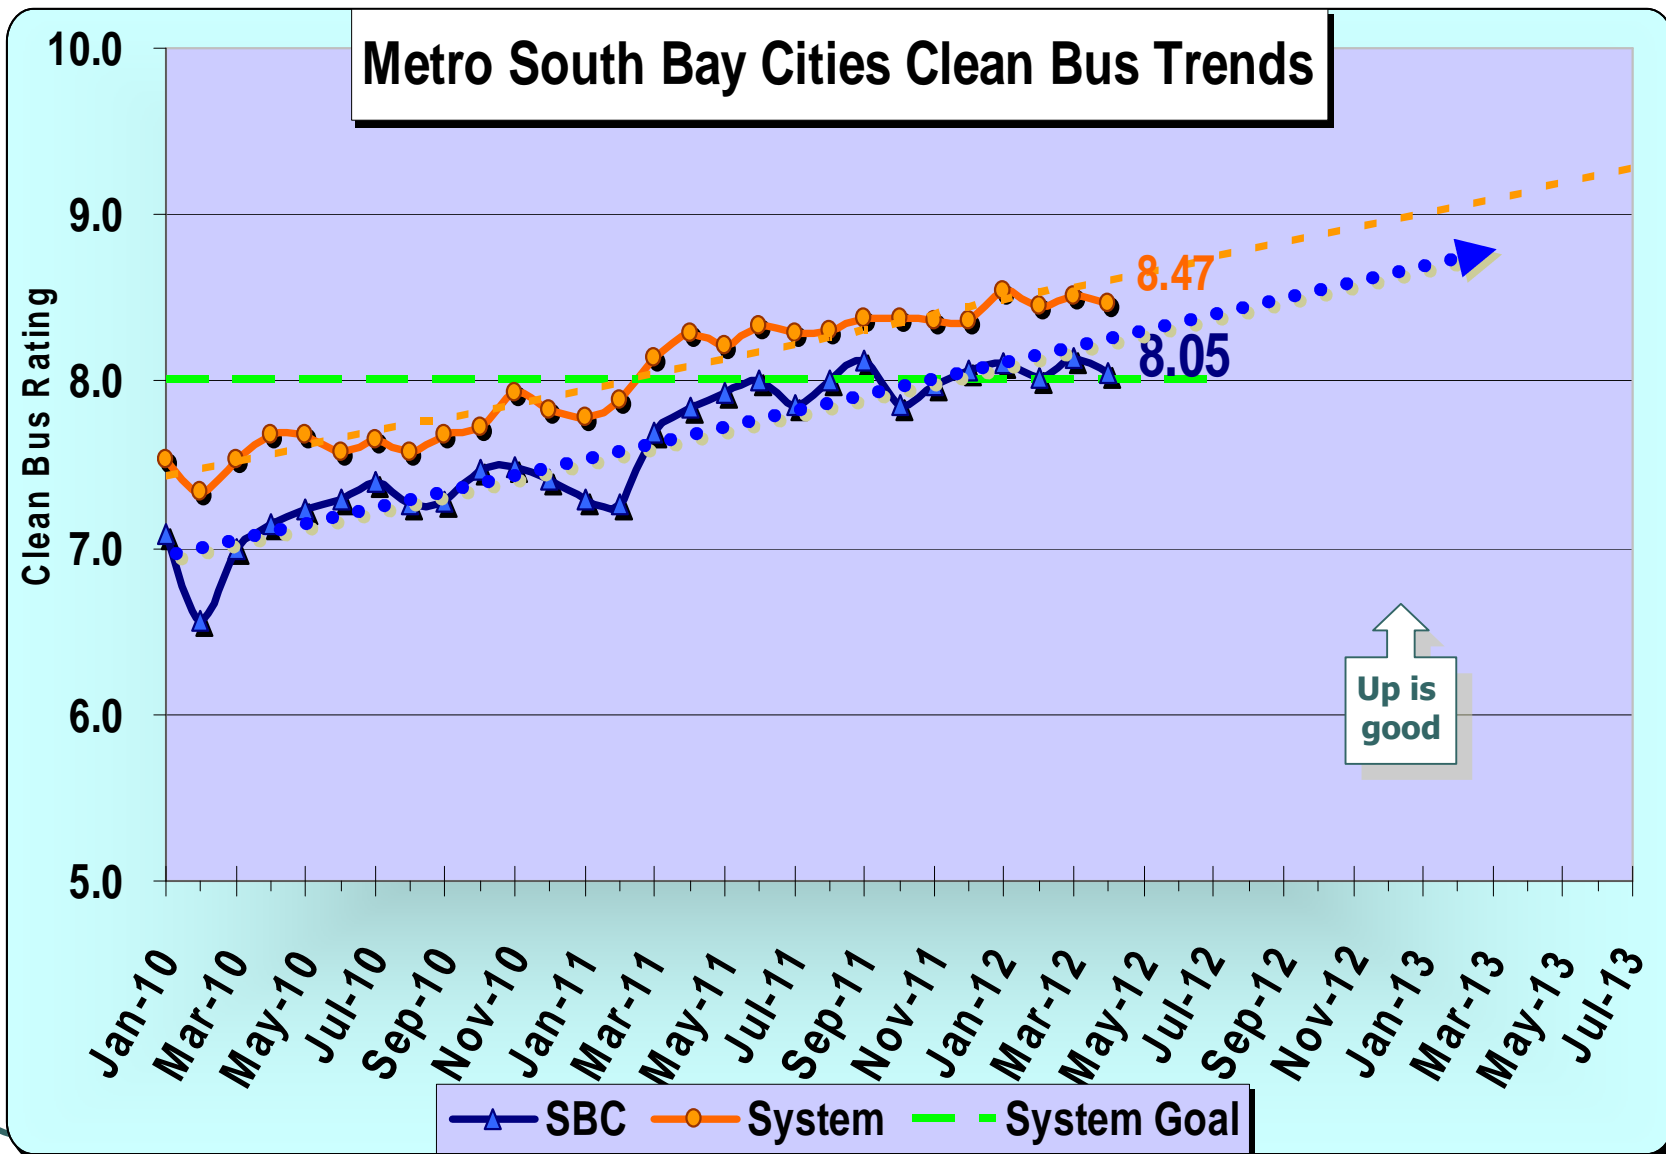

***Metro South Bay Cities
Service Council
June 8, 2012 Meeting***

***Performance Report on
April 2012 Service***

SBC Service Council June 2012 Meeting

SBC Service Council June 2012 Meeting

SBC Service Council June 2012 Meeting

SBC Service Council June 2012 Meeting

SBC Service Council June 2012 Meeting

SBC Service Council June 2012 Meeting

SBC Service Council June 2012 Meeting

SBC Service Council June 2012 Meeting

Line 450X Weekday Ridership Trends