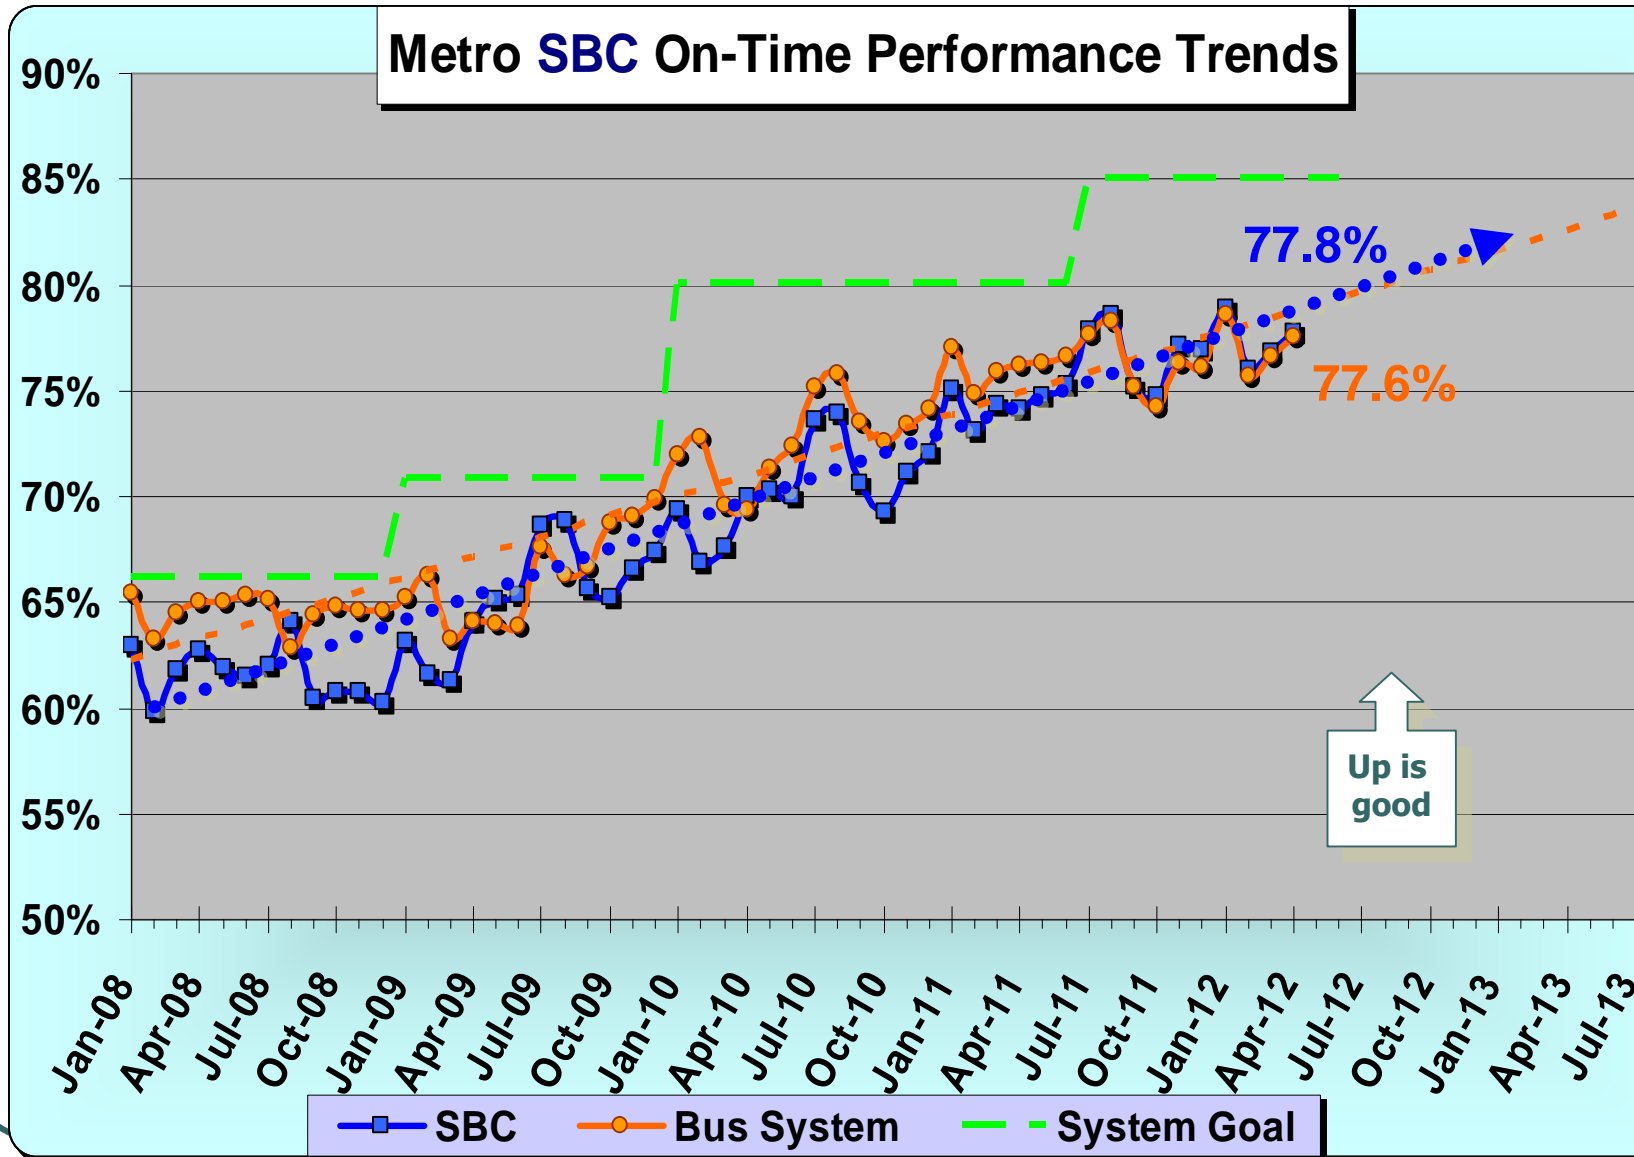

***Metro South Bay Cities
Service Council
June 8, 2012 Meeting***

***Performance Report on
April 2012 Service***

SBC Service Council June 2012 Meeting

SBC Service Council June 2012 Meeting

SBC Service Council June 2012 Meeting

SBC Service Council June 2012 Meeting

SBC Service Council June 2012 Meeting

SBC Service Council June 2012 Meeting

SBC Service Council June 2012 Meeting

SBC Service Council June 2012 Meeting

Line 450X Weekday Ridership Trends

SBC Service Council June 2012 Meeting

SBC Service Council June 2012 Meeting

Bus Station Cleanliness Evaluation Scores

Bus Stations Evaluated	Dec. 2011	Apr. 2012	Change	Agency
	Score	Score		
Artesia Blue Line Bus Sta.	7.4	6.8	-0.6	Metro
Aviation Green Line Bus Sta.	6.1	7.5	1.4	Metro
Burbank Metrolink Bus Sta.	8.5	8.3	-0.1	Burbank
Culver City Sta.	7.6	7.6	0.1	Culver City
Cal State LA Busway Sta.	7.6	7.6	0.0	Metro
Cal State LA Local Bus Sta.	8.3	8.6	0.3	LADOT
Del Amo Blue Line Bus Sta.	8.4	8.0	-0.4	Metro
El Monte Bus Sta.	7.5	7.5	-0.1	Metro
Harbor-Gateway Transit Ctr.	8.1	8.2	0.1	Metro
Inglewood Bus Sta.	8.4	8.1	-0.4	Inglewood
LAX City Bus Sta.	5.3	5.0	-0.2	Metro
Norwalk Green Line Bus Sta.	7.2	8.3	1.0	Metro
North Hollywood Red Line Bus Sta.	7.1	7.5	0.4	Metro
Patsaouras Bus Plaza	8.2	7.1	-1.1	Metro
Pico-Rimpau Bus Ctr.	7.7	8.2	0.5	Metro
Rosa Parks Bus Sta.	7.8	8.2	0.4	Metro
South Bay Galleria Bus Ctr.	6.4	6.5	0.1	Redondo Beach
Sierra Madre Gold Line Bus Sta.	7.2	8.0	0.8	Metro
Universal Red Line Bus Sta.	6.5	6.6	0.2	Metro
Harbor-Century Fwy, Silver Line Sta.	8.2	8.0	-0.2	Metro
	7.46	7.57	+0.11	AVG.

SBC Service Council June 2012 Meeting

Mystery Riders Observations

SBC Service Council June 2012 Meeting

Mystery Riders Observations

SBC Service Council June 2012 Meeting

- a) **Civil Rights (Title VI Status)**
- b) **The *Not* Meet and Confer**
May 21 @ 2:30PM
- c) **Expo Line to Culver City–June 30?**
- d) **Locking of Rail Station Gates**