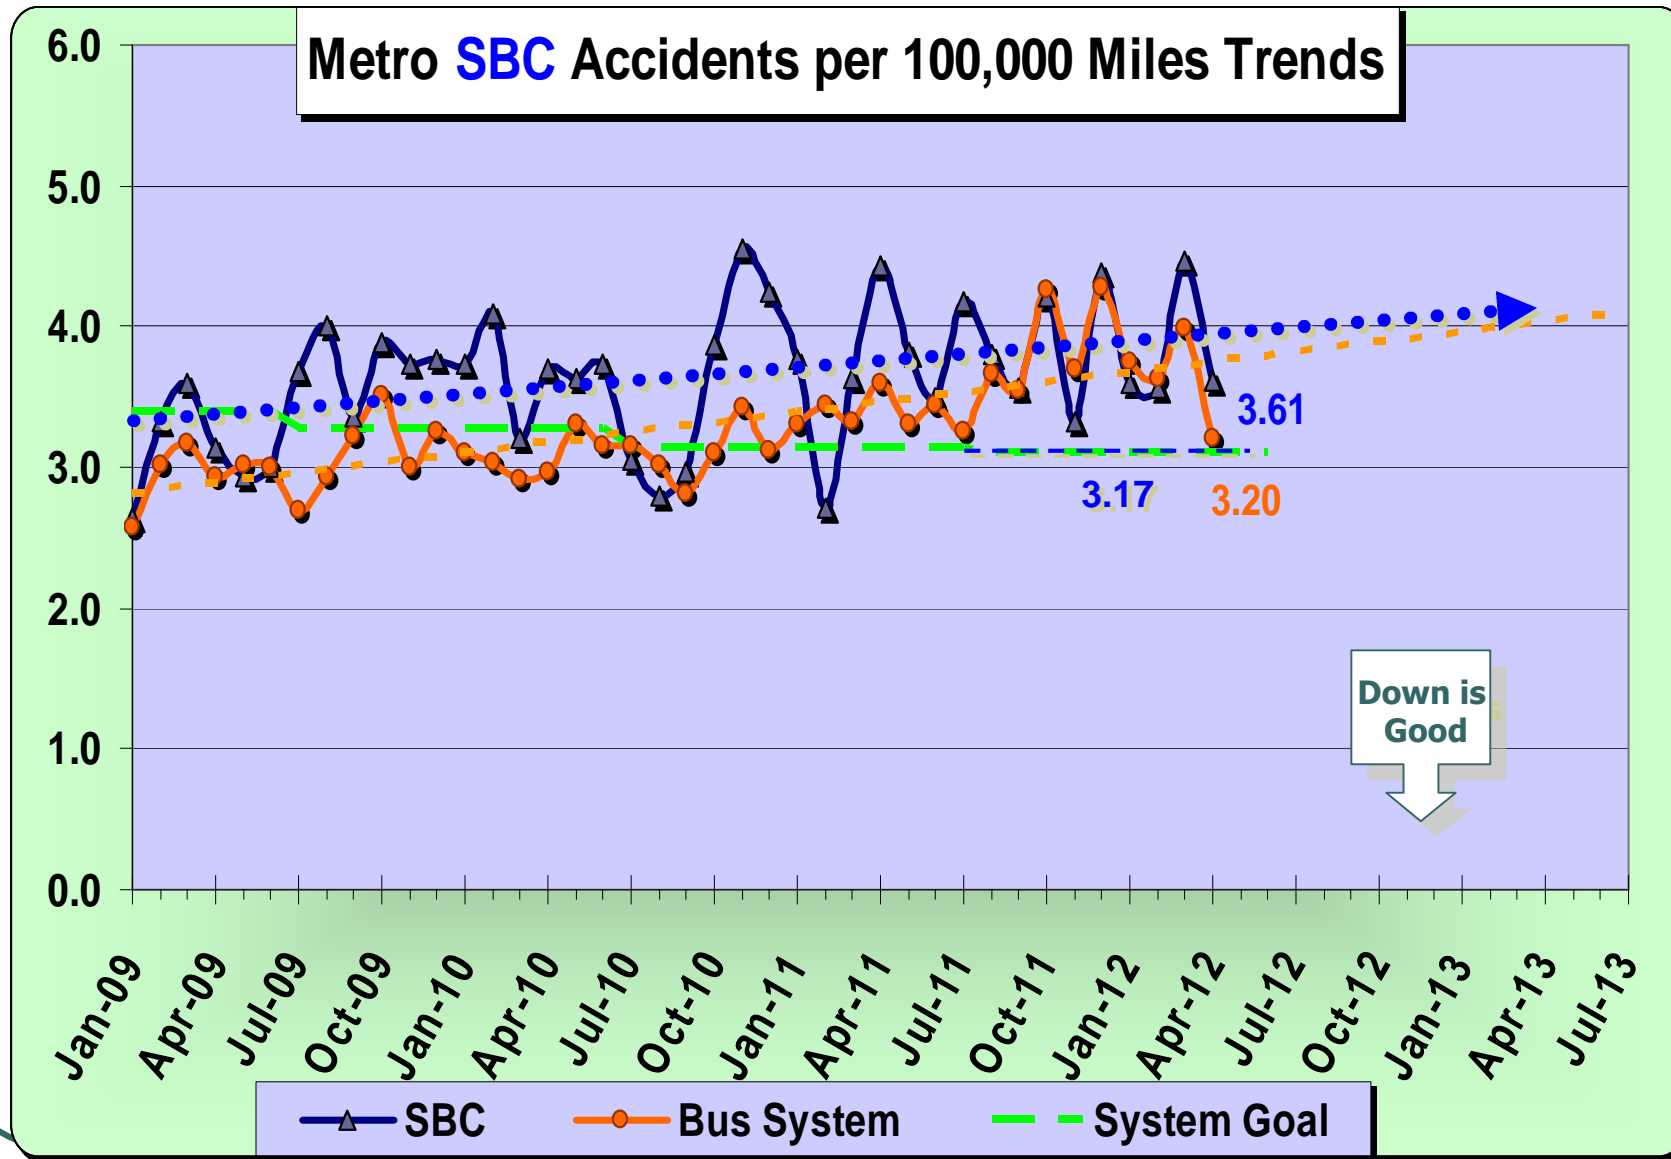

***Metro South Bay Cities
Service Council
June 8, 2012 Meeting***

***Performance Report on
April 2012 Service***

SBC Service Council June 2012 Meeting

SBC Service Council June 2012 Meeting

SBC Service Council June 2012 Meeting

SBC Service Council June 2012 Meeting

SBC Service Council June 2012 Meeting

SBC Service Council June 2012 Meeting

SBC Service Council June 2012 Meeting

SBC Service Council June 2012 Meeting

Line 450X Weekday Ridership Trends

SBC Service Council June 2012 Meeting

SBC Service Council June 2012 Meeting

Monthly Wheelchair Pass-Up Complaints

SBC Service Council June 2012 Meeting

Mystery Riders Observations

(216 Undercover Rides in April 2012 Report)

SBC Service Council June 2012 Meeting

Mystery Riders Observations

SBC Service Council June 2012 Meeting

Mystery Riders Observations

SBC Service Council June 2012 Meeting

- a) **Civil Rights (Title VI Status)**
- b) **The *Not* Meet and Confer**
May 21 @ 2:30PM
- c) **Expo Line to Culver City–June 30?**
- d) **Locking of Rail Station Gates**