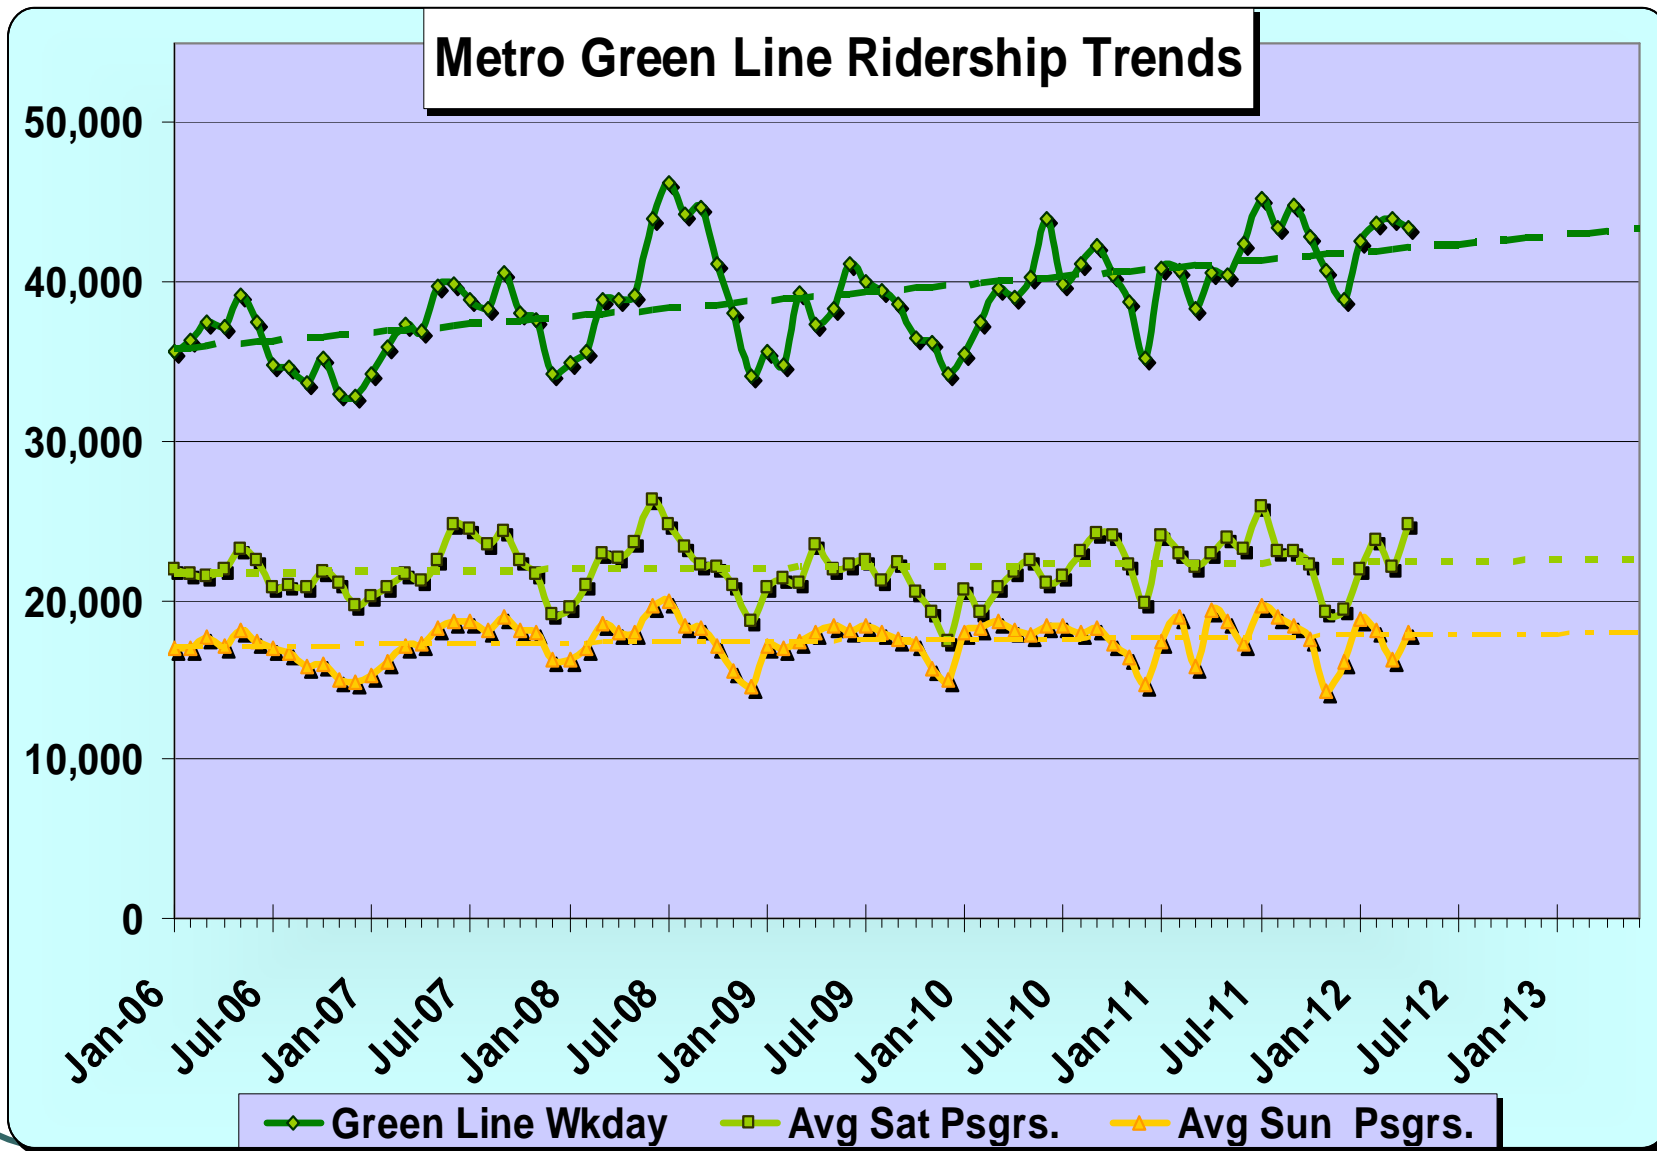

SBC Service Council June 2012 Meeting

SBC Service Council June 2012 Meeting

Bus Station Cleanliness Evaluation Scores

Bus Stations Evaluated	Dec. 2011	Apr. 2012	Change	Agency
	Score	Score		
Artesia Blue Line Bus Sta.	7.4	6.8	-0.6	Metro
Aviation Green Line Bus Sta.	6.1	7.5	1.4	Metro
Burbank Metrolink Bus Sta.	8.5	8.3	-0.1	Burbank
Culver City Sta.	7.6	7.6	0.1	Culver City
Cal State LA Busway Sta.	7.6	7.6	0.0	Metro
Cal State LA Local Bus Sta.	8.3	8.6	0.3	LADOT
Del Amo Blue Line Bus Sta.	8.4	8.0	-0.4	Metro
El Monte Bus Sta.	7.5	7.5	-0.1	Metro
Harbor-Gateway Transit Ctr.	8.1	8.2	0.1	Metro
Inglewood Bus Sta.	8.4	8.1	-0.4	Inglewood
LAX City Bus Sta.	5.3	5.0	-0.2	Metro
Norwalk Green Line Bus Sta.	7.2	8.3	1.0	Metro
North Hollywood Red Line Bus Sta.	7.1	7.5	0.4	Metro
Patsaouras Bus Plaza	8.2	7.1	-1.1	Metro
Pico-Rimpau Bus Ctr.	7.7	8.2	0.5	Metro
Rosa Parks Bus Sta.	7.8	8.2	0.4	Metro
South Bay Galleria Bus Ctr.	6.4	6.5	0.1	Redondo Beach
Sierra Madre Gold Line Bus Sta.	7.2	8.0	0.8	Metro
Universal Red Line Bus Sta.	6.5	6.6	0.2	Metro
Harbor-Century Fwy, Silver Line Sta.	8.2	8.0	-0.2	Metro
	7.46	7.57	+0.11	AVG.