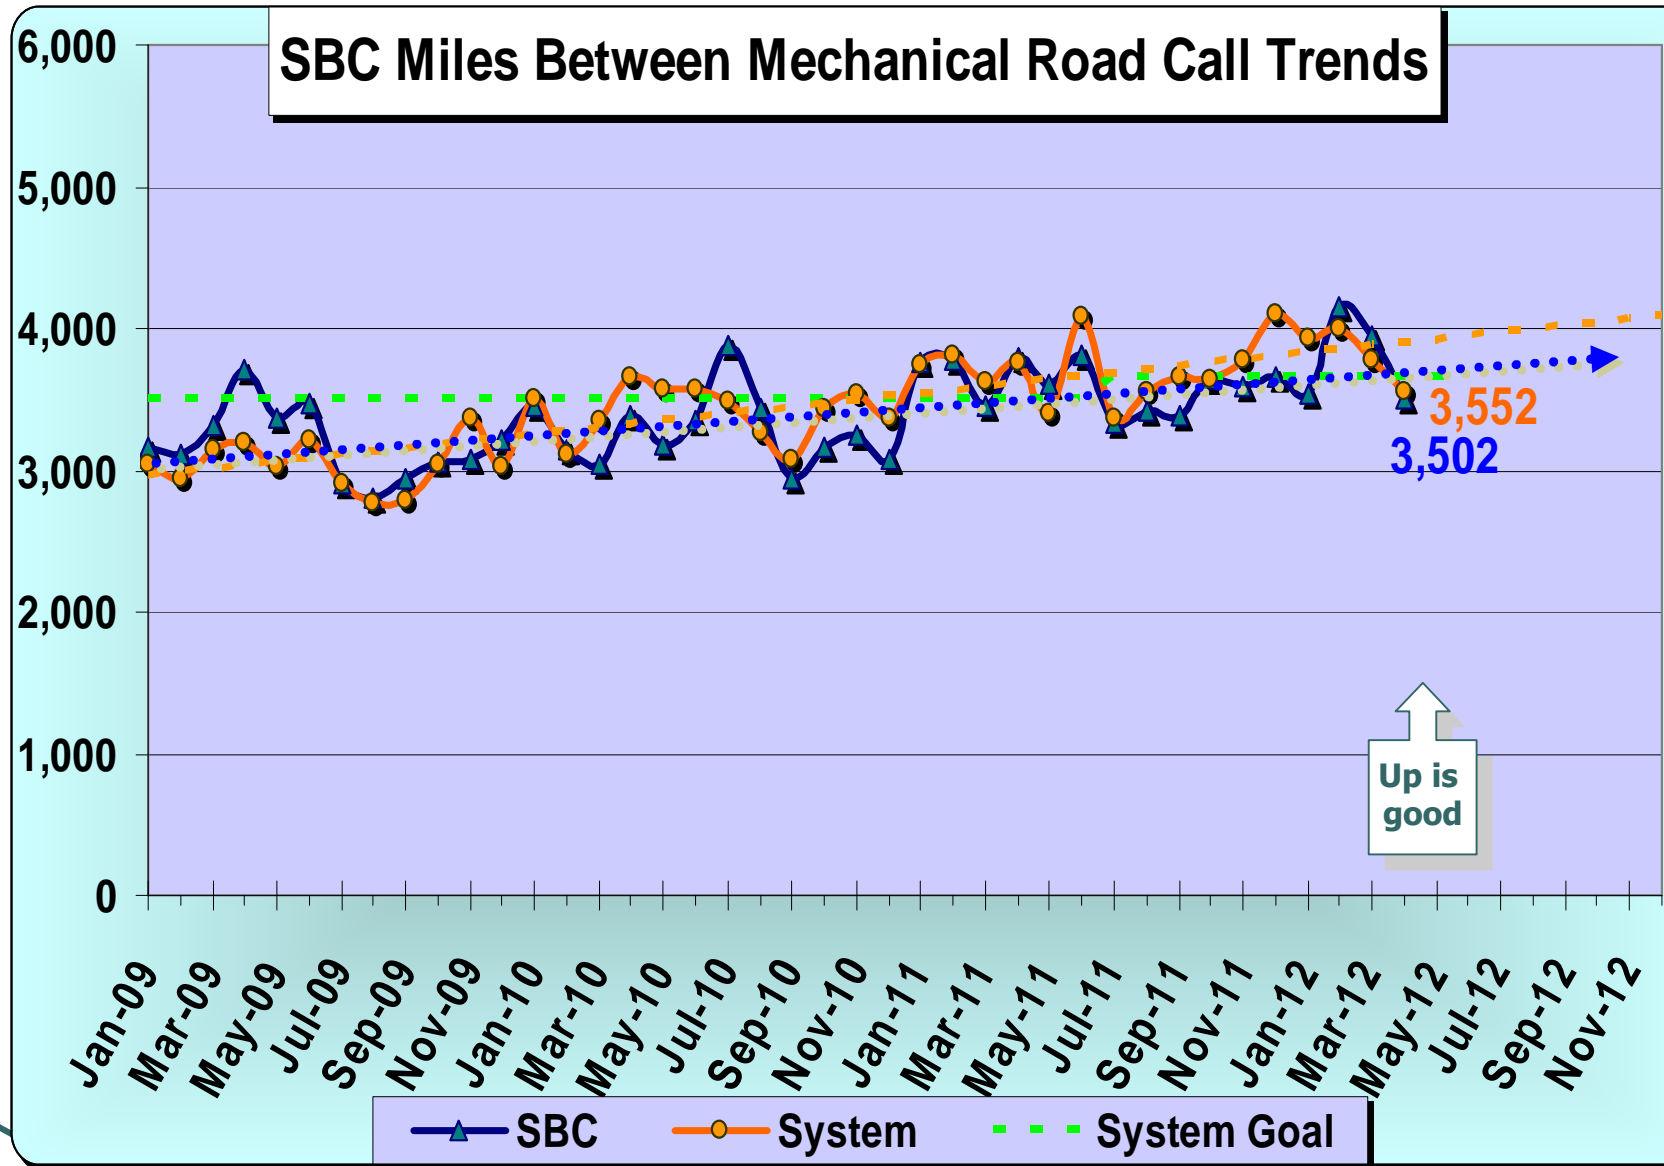

***Metro South Bay Cities
Service Council
June 8, 2012 Meeting***

***Performance Report on
April 2012 Service***

SBC Service Council June 2012 Meeting

SBC Service Council June 2012 Meeting

SBC Service Council June 2012 Meeting

SBC Service Council June 2012 Meeting

SBC Service Council June 2012 Meeting

SBC Service Council June 2012 Meeting

SBC Service Council June 2012 Meeting

SBC Service Council June 2012 Meeting

Line 450X Weekday Ridership Trends