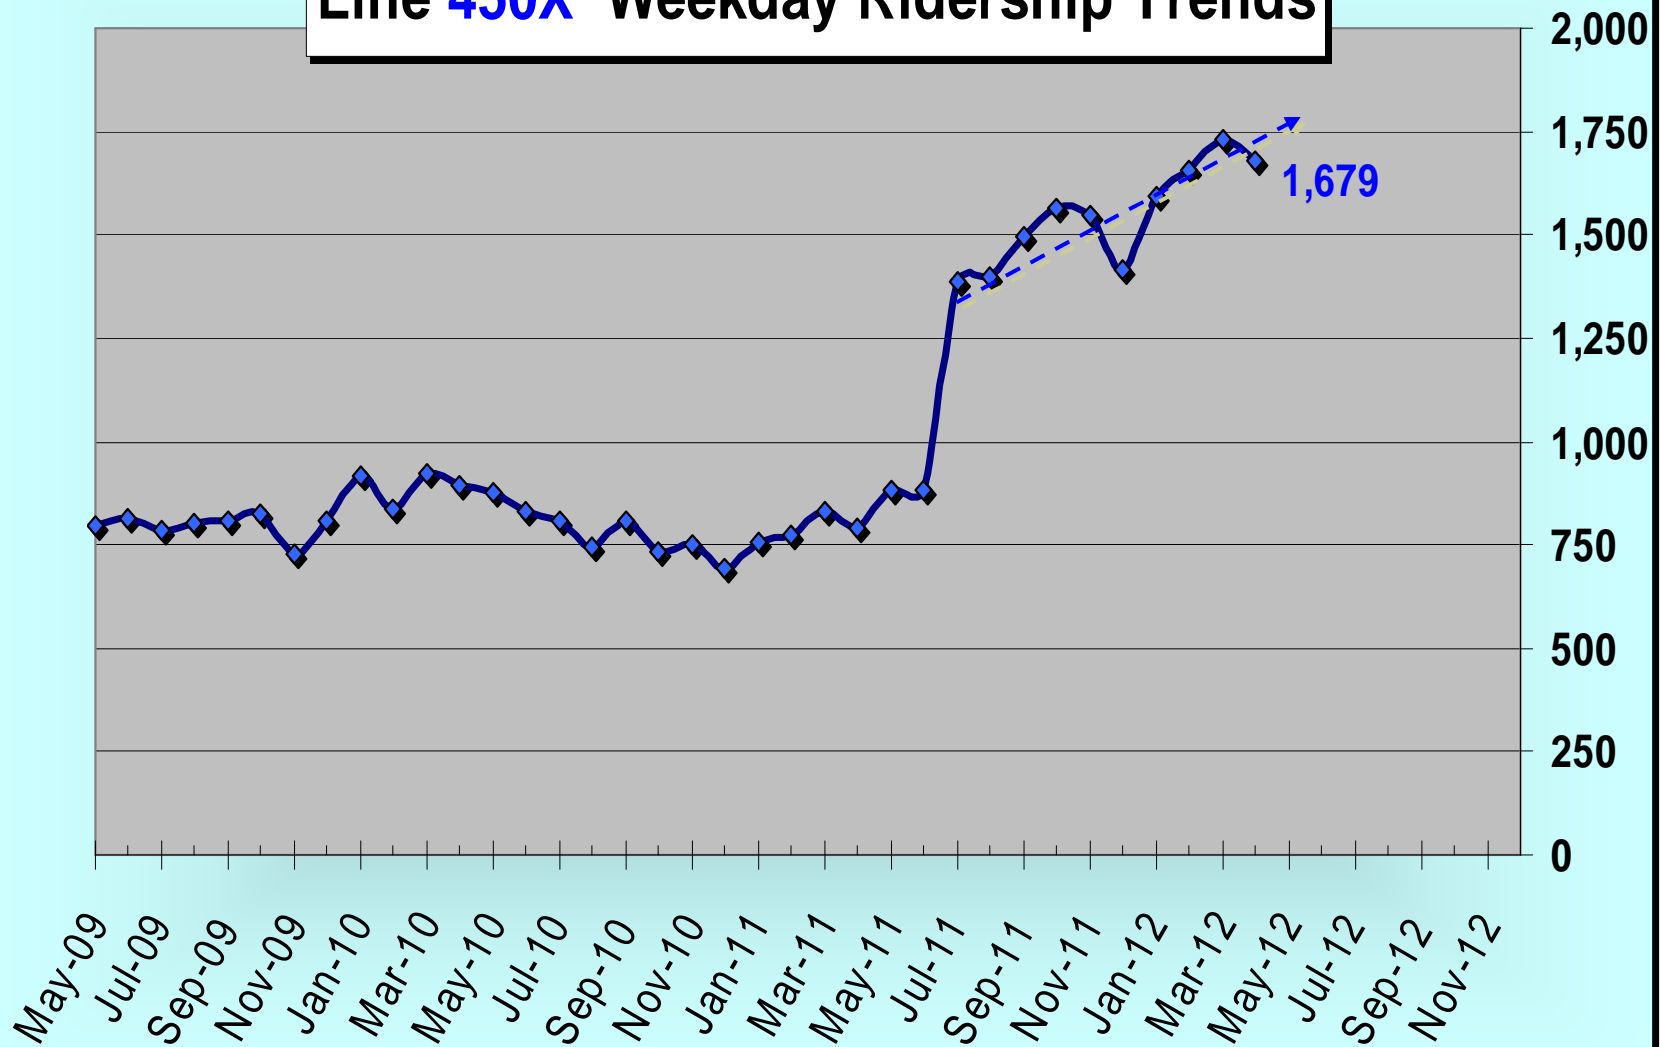

SBC Service Council June 2012 Meeting

SBC Service Council June 2012 Meeting

SBC Service Council June 2012 Meeting

SBC Service Council June 2012 Meeting

SBC Service Council June 2012 Meeting

Line 450X Weekday Ridership Trends