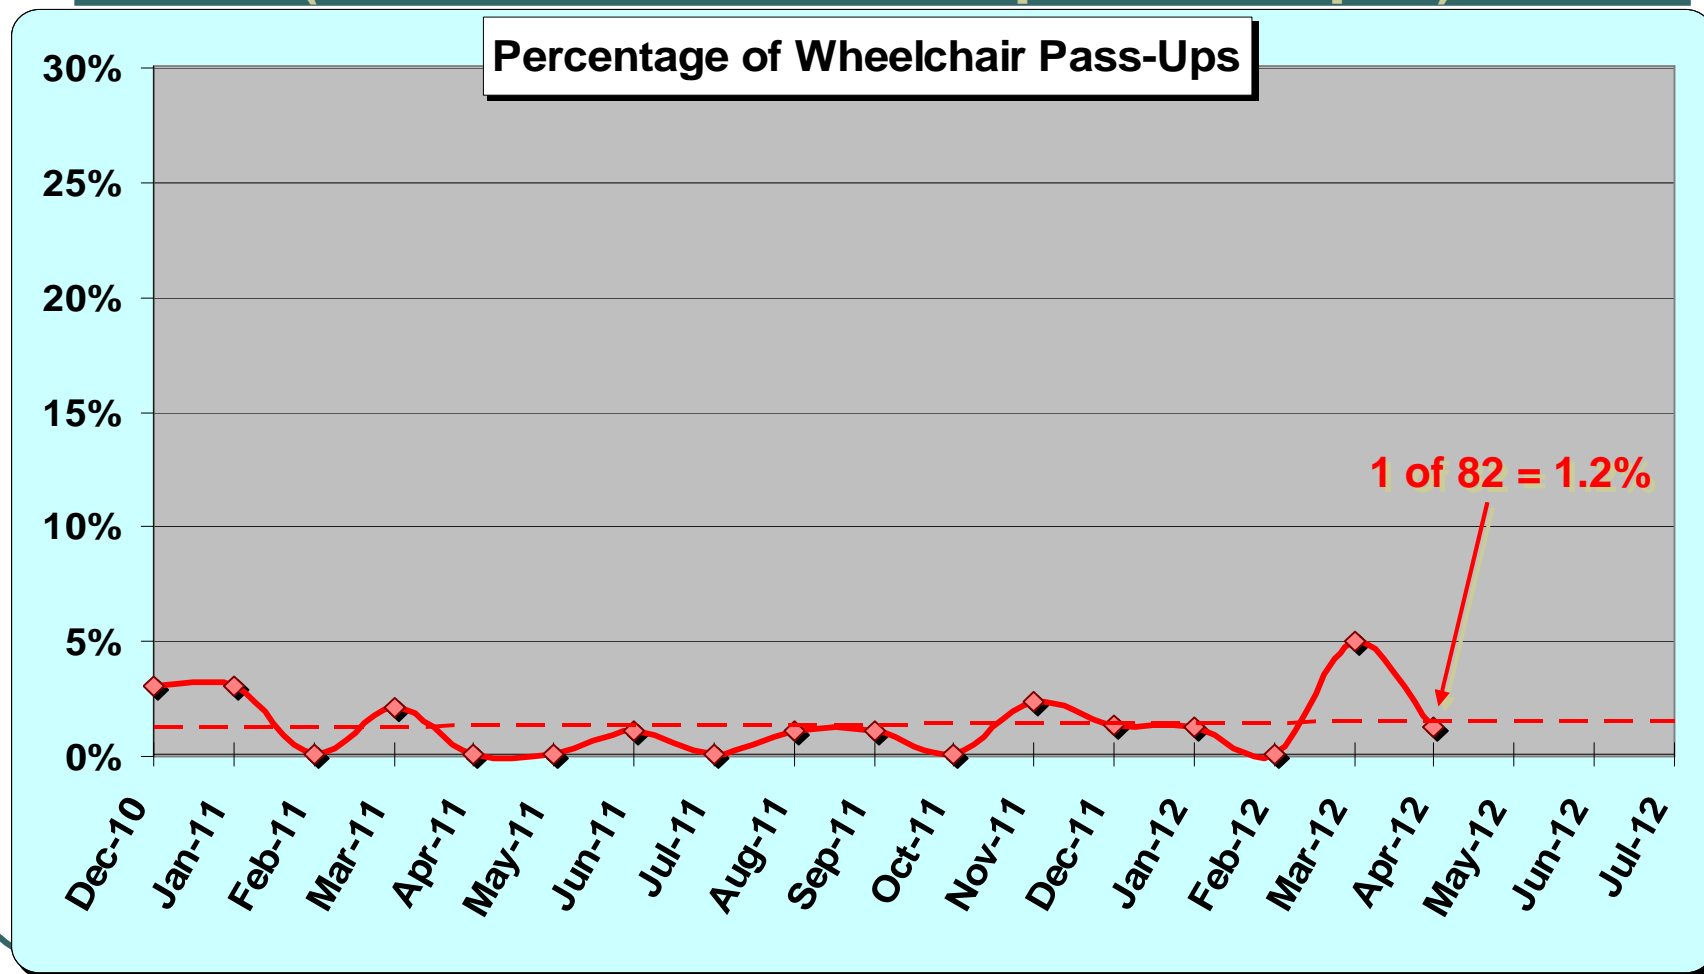

SBC Service Council June 2012 Meeting

SBC Service Council June 2012 Meeting

Monthly Wheelchair Pass-Up Complaints

SBC Service Council June 2012 Meeting

Mystery Riders Observations

(216 Undercover Rides in April 2012 Report)