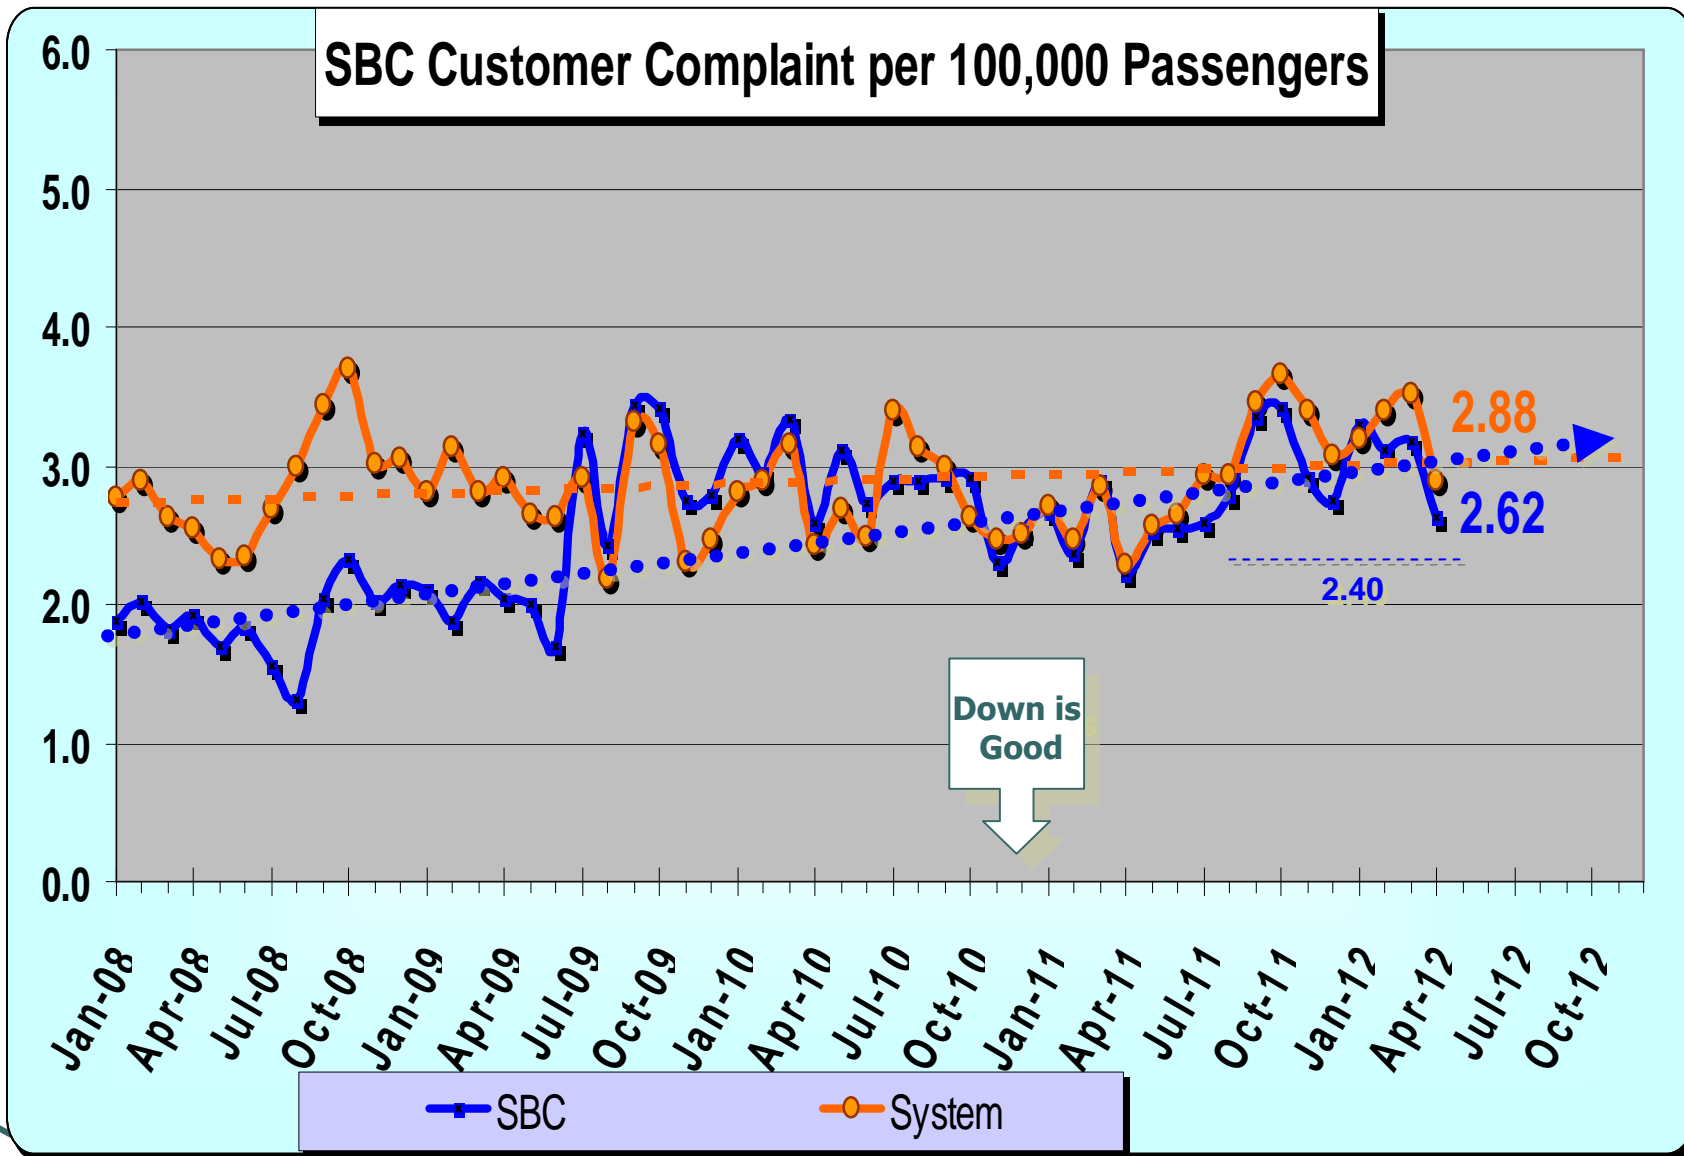

***Metro South Bay Cities
Service Council
June 8, 2012 Meeting***

***Performance Report on
April 2012 Service***

SBC Service Council June 2012 Meeting

SBC Service Council June 2012 Meeting

SBC Service Council June 2012 Meeting

SBC Service Council June 2012 Meeting

SBC Service Council June 2012 Meeting

SBC Service Council June 2012 Meeting

SBC Service Council June 2012 Meeting

SBC Service Council June 2012 Meeting

Line 450X Weekday Ridership Trends