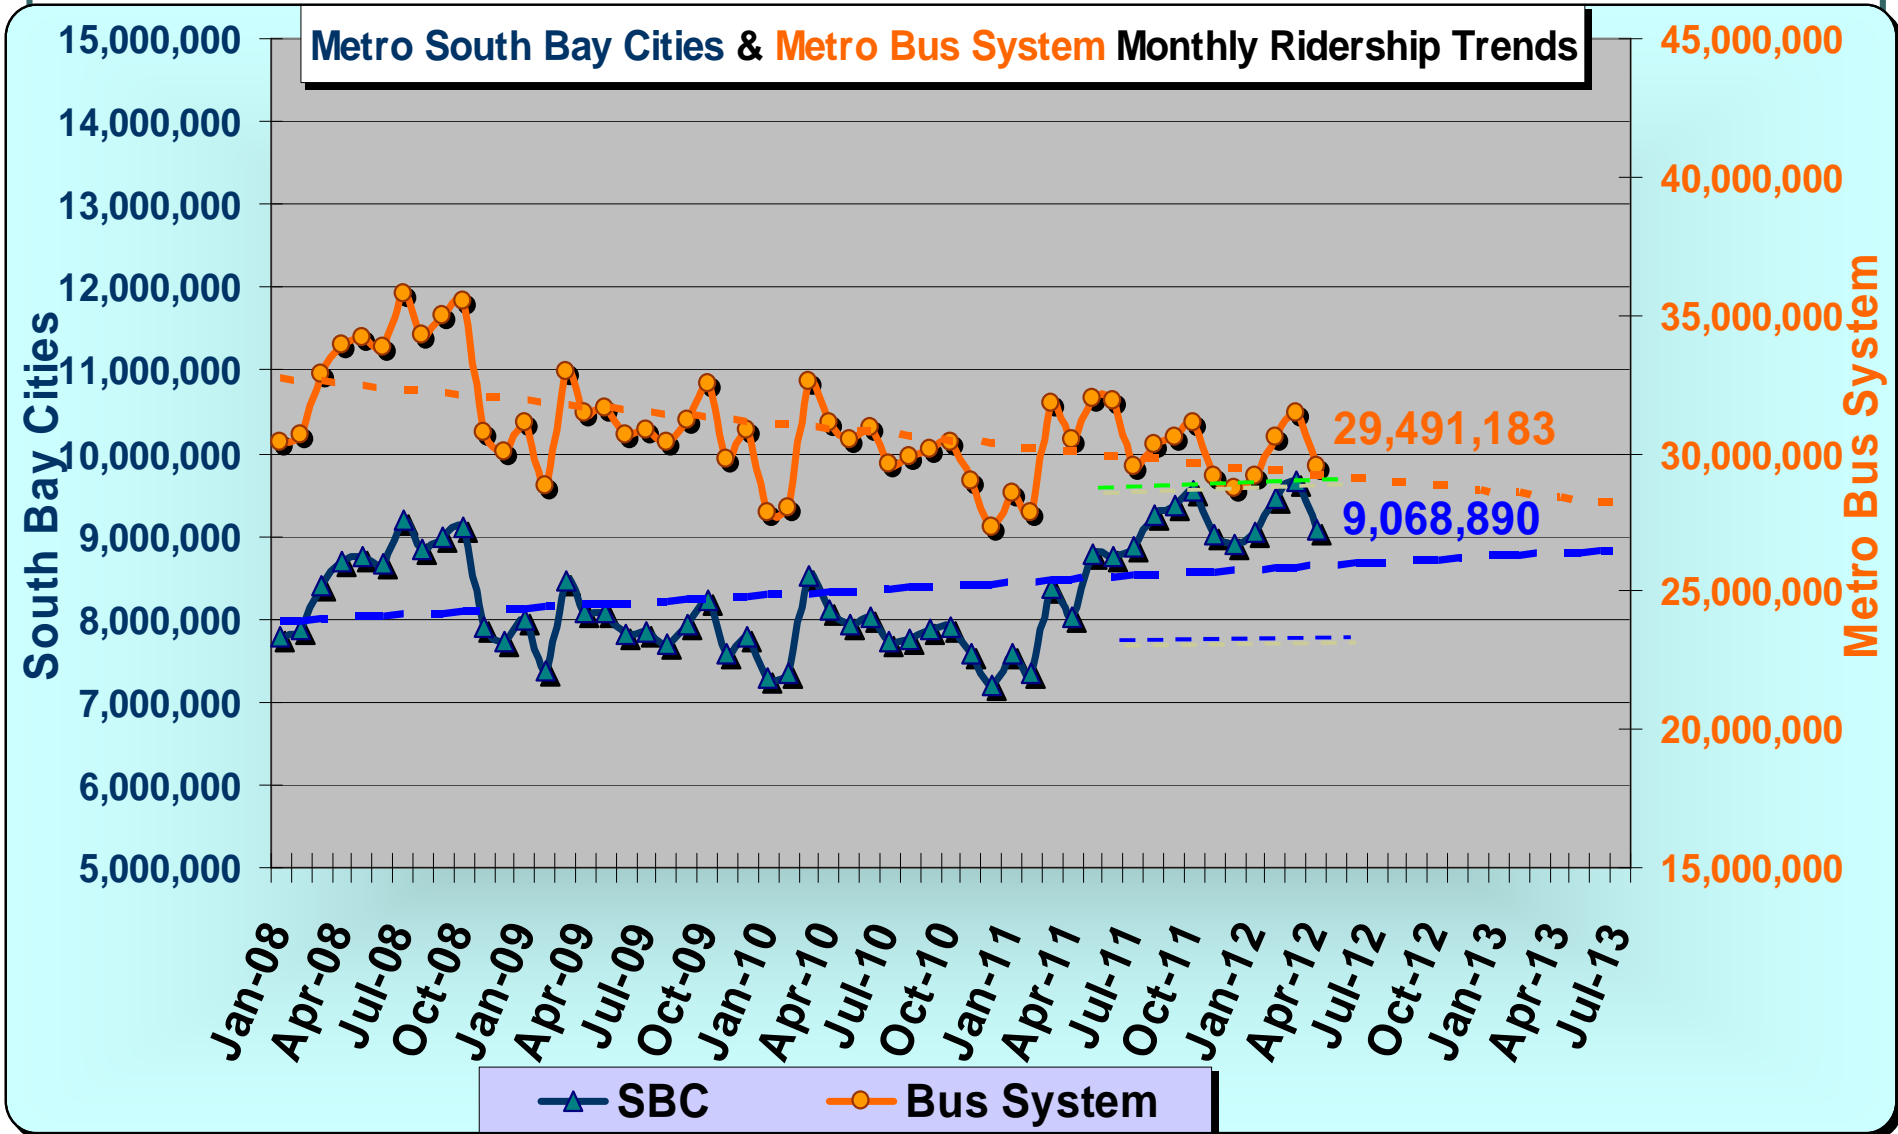

***Metro South Bay Cities
Service Council
June 8, 2012 Meeting***

***Performance Report on
April 2012 Service***

SBC Service Council June 2012 Meeting

SBC Service Council June 2012 Meeting

SBC Service Council June 2012 Meeting

SBC Service Council June 2012 Meeting

SBC Service Council June 2012 Meeting

SBC Service Council June 2012 Meeting

SBC Service Council June 2012 Meeting

SBC Service Council June 2012 Meeting

Line 450X Weekday Ridership Trends