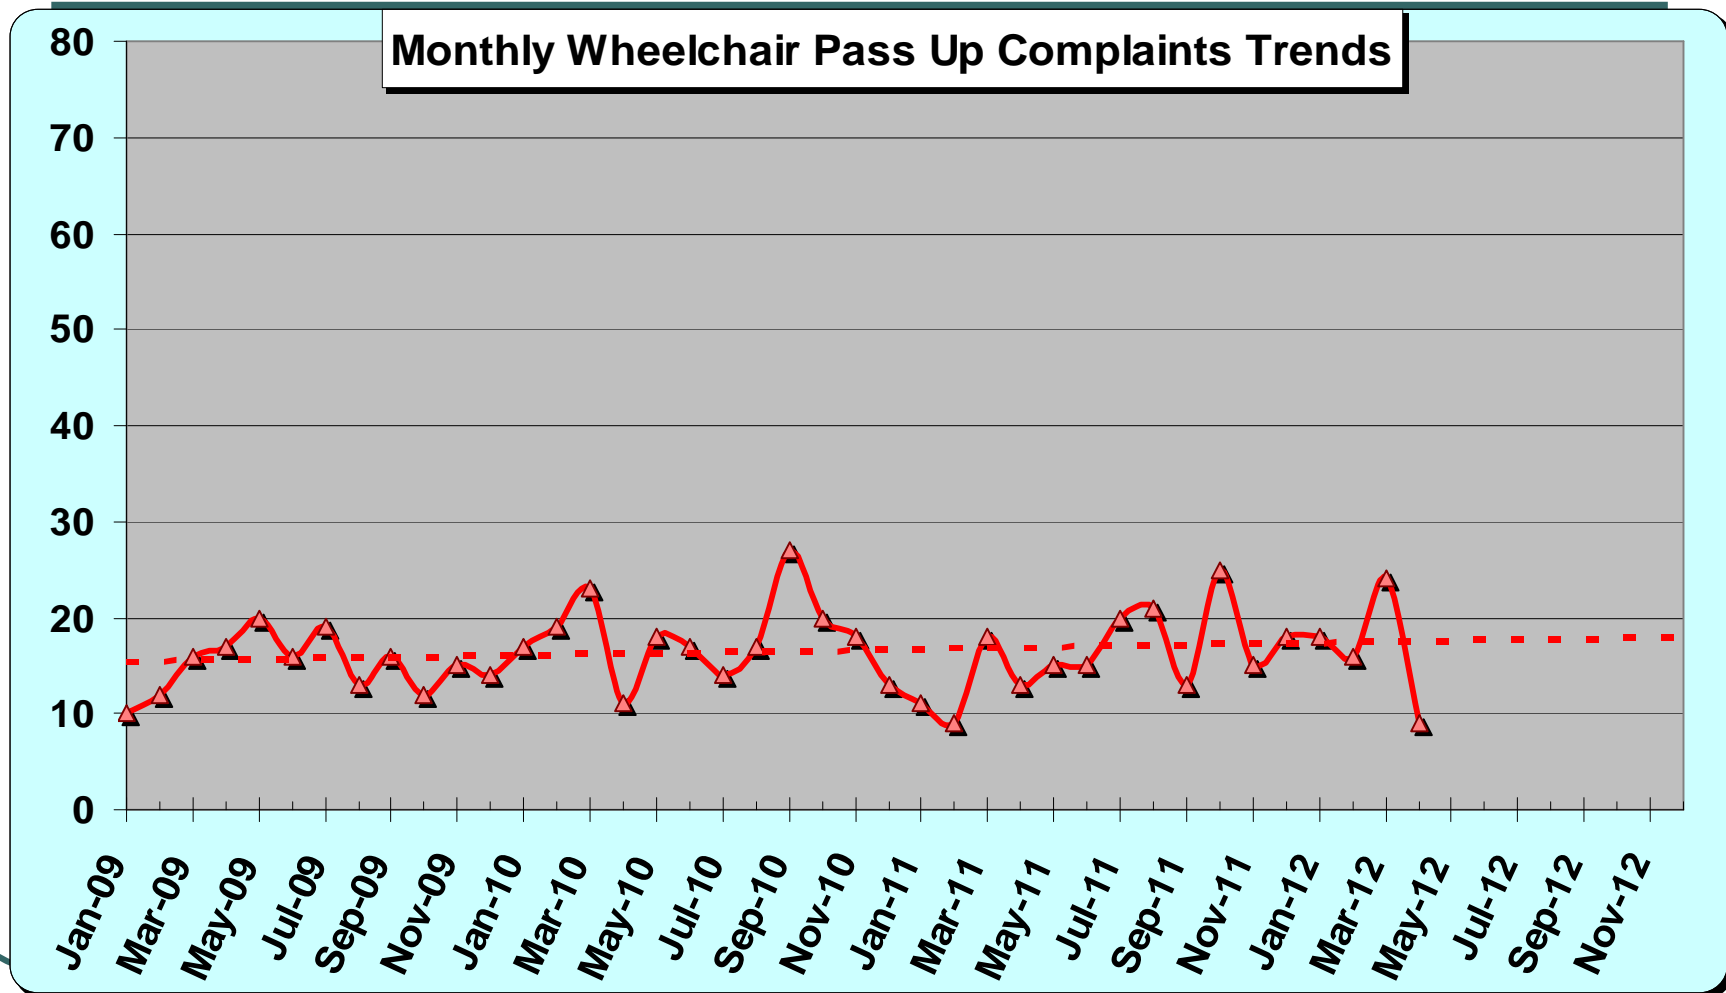

SBC Service Council June 2012 Meeting

Monthly Wheelchair Pass-Up Complaints