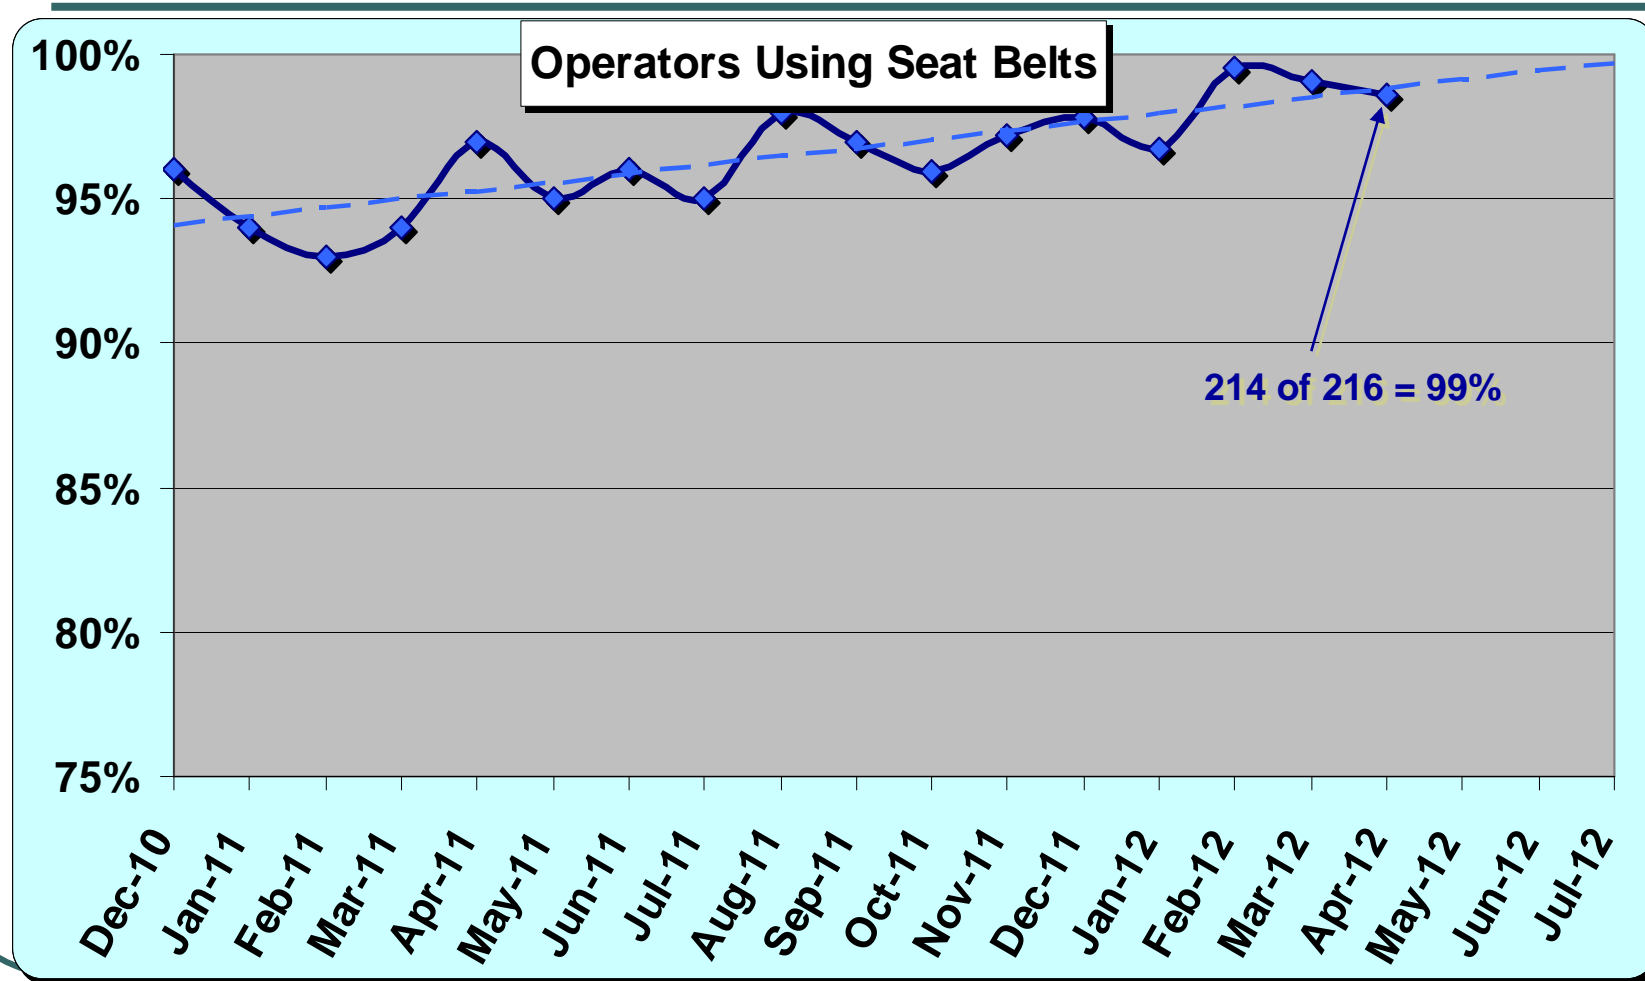

SBC Service Council June 2012 Meeting

SBC Service Council June 2012 Meeting

Monthly Wheelchair Pass-Up Complaints

SBC Service Council June 2012 Meeting

Mystery Riders Observations

(216 Undercover Rides in April 2012 Report)

SBC Service Council June 2012 Meeting

Mystery Riders Observations

SBC Service Council June 2012 Meeting

Mystery Riders Observations

SBC Service Council June 2012 Meeting

- a) **Civil Rights (Title VI Status)**
- b) **The *Not* Meet and Confer**
May 21 @ 2:30PM
- c) **Expo Line to Culver City–June 30?**
- d) **Locking of Rail Station Gates**