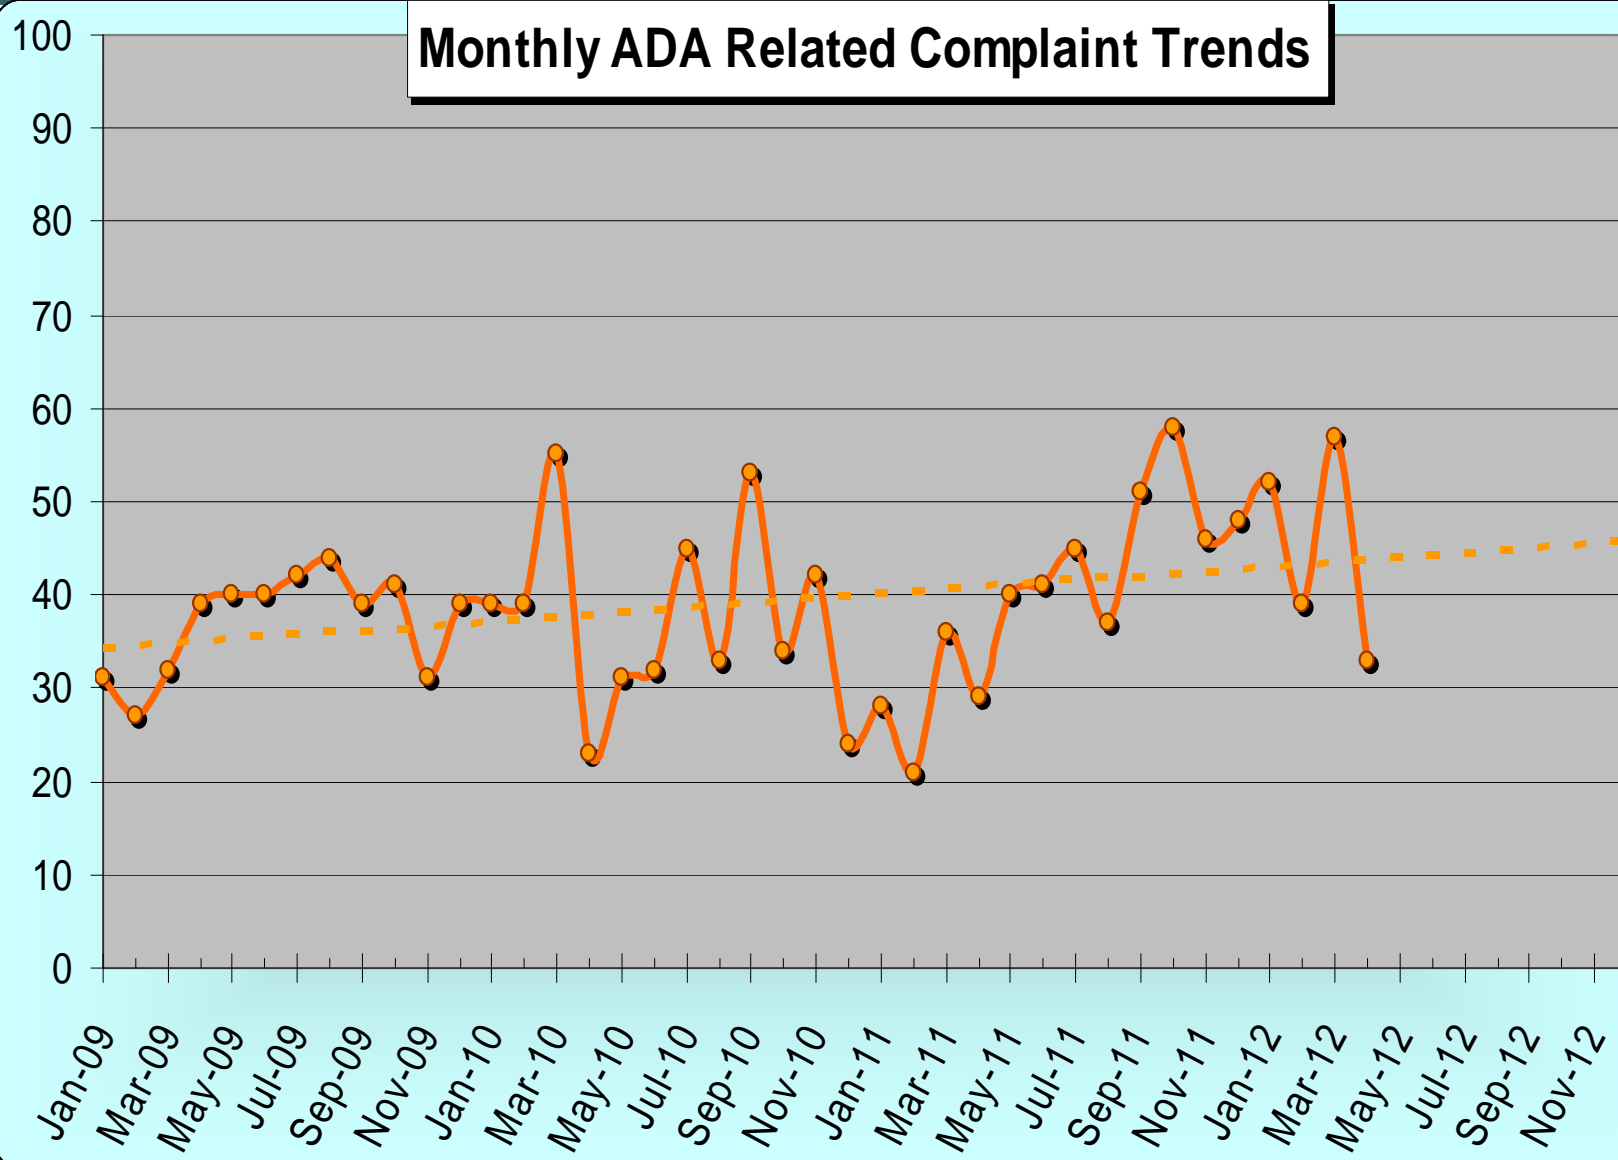

SBC Service Council June 2012 Meeting

Bus Station Cleanliness Evaluation Scores

Bus Stations Evaluated	Dec. 2011	Apr. 2012	Change	Agency
	Score	Score		
Artesia Blue Line Bus Sta.	7.4	6.8	-0.6	Metro
Aviation Green Line Bus Sta.	6.1	7.5	1.4	Metro
Burbank Metrolink Bus Sta.	8.5	8.3	-0.1	Burbank
Culver City Sta.	7.6	7.6	0.1	Culver City
Cal State LA Busway Sta.	7.6	7.6	0.0	Metro
Cal State LA Local Bus Sta.	8.3	8.6	0.3	LADOT
Del Amo Blue Line Bus Sta.	8.4	8.0	-0.4	Metro
El Monte Bus Sta.	7.5	7.5	-0.1	Metro
Harbor-Gateway Transit Ctr.	8.1	8.2	0.1	Metro
Inglewood Bus Sta.	8.4	8.1	-0.4	Inglewood
LAX City Bus Sta.	5.3	5.0	-0.2	Metro
Norwalk Green Line Bus Sta.	7.2	8.3	1.0	Metro
North Hollywood Red Line Bus Sta.	7.1	7.5	0.4	Metro
Patsaouras Bus Plaza	8.2	7.1	-1.1	Metro
Pico-Rimpau Bus Ctr.	7.7	8.2	0.5	Metro
Rosa Parks Bus Sta.	7.8	8.2	0.4	Metro
South Bay Galleria Bus Ctr.	6.4	6.5	0.1	Redondo Beach
Sierra Madre Gold Line Bus Sta.	7.2	8.0	0.8	Metro
Universal Red Line Bus Sta.	6.5	6.6	0.2	Metro
Harbor-Century Fwy, Silver Line Sta.	8.2	8.0	-0.2	Metro
	7.46	7.57	+0.11	AVG.

SBC Service Council June 2012 Meeting