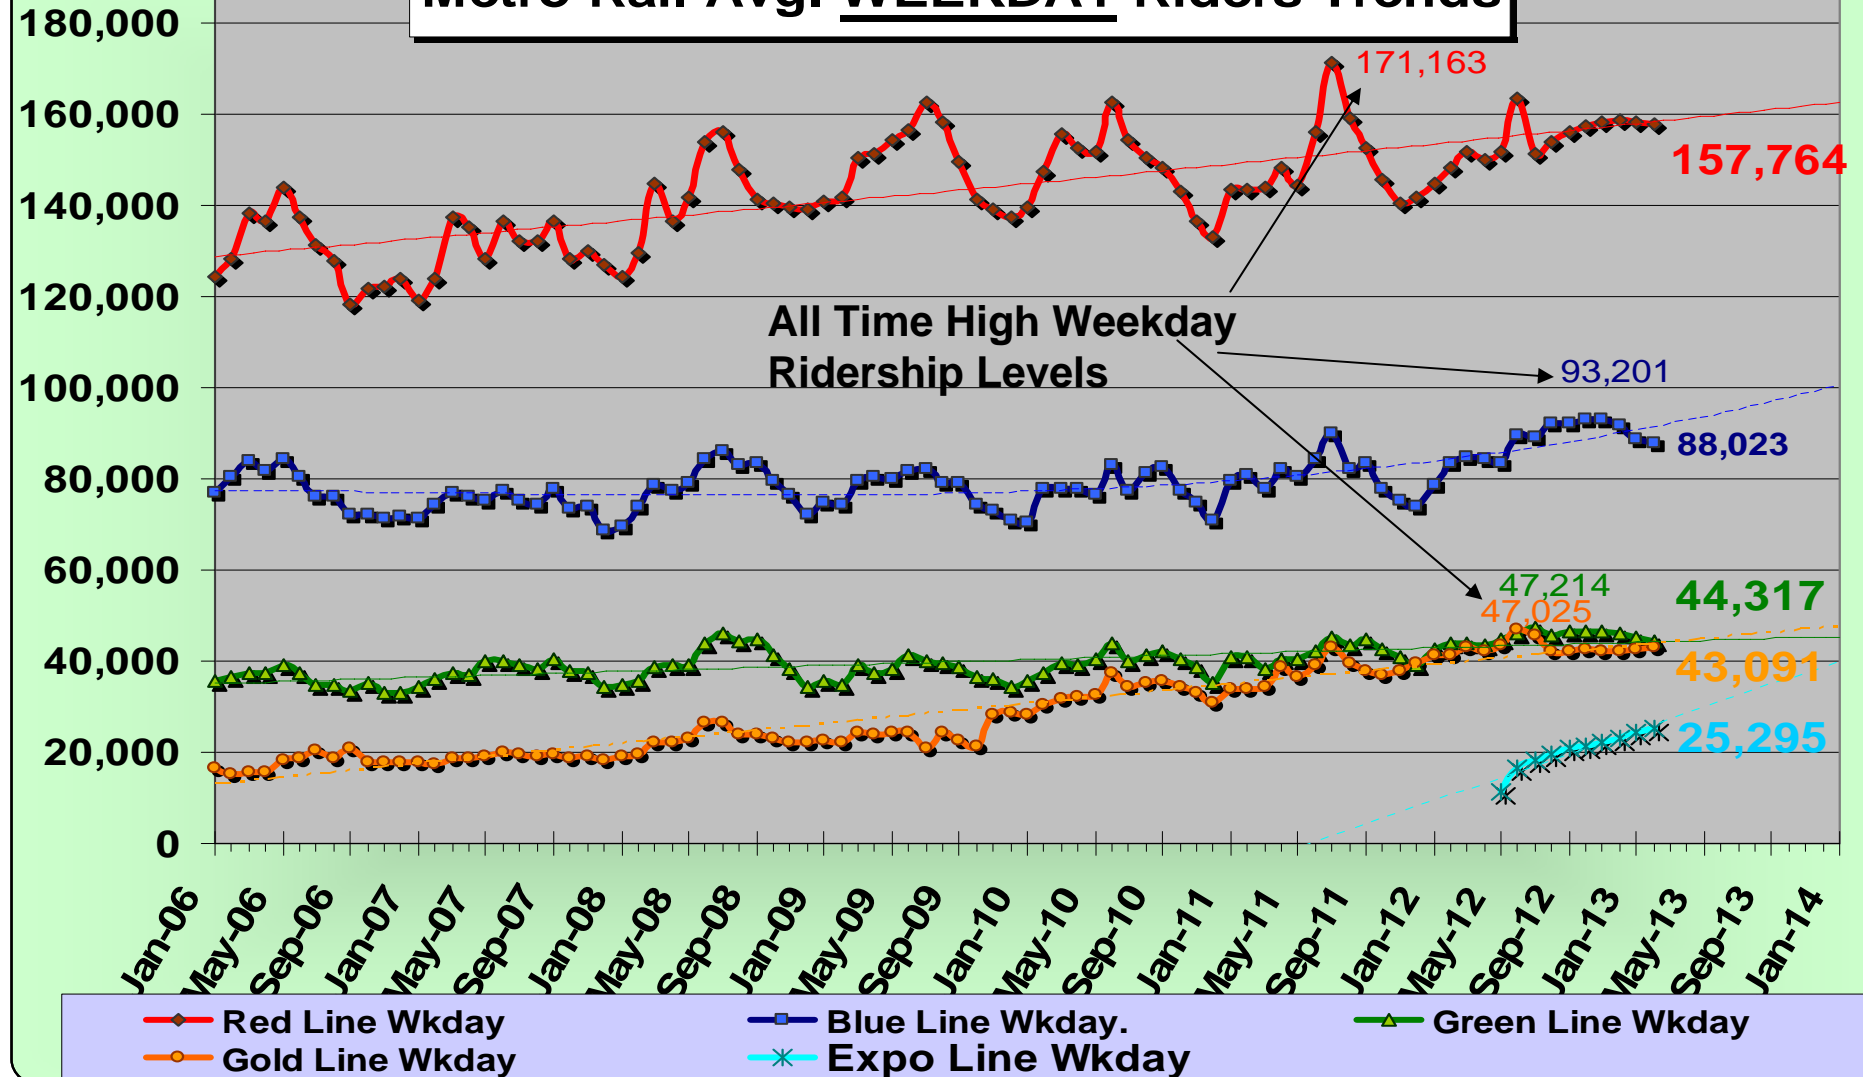

SBC Service Council April 2013 Meeting

Metro Rail Avg. WEEKDAY Riders Trends