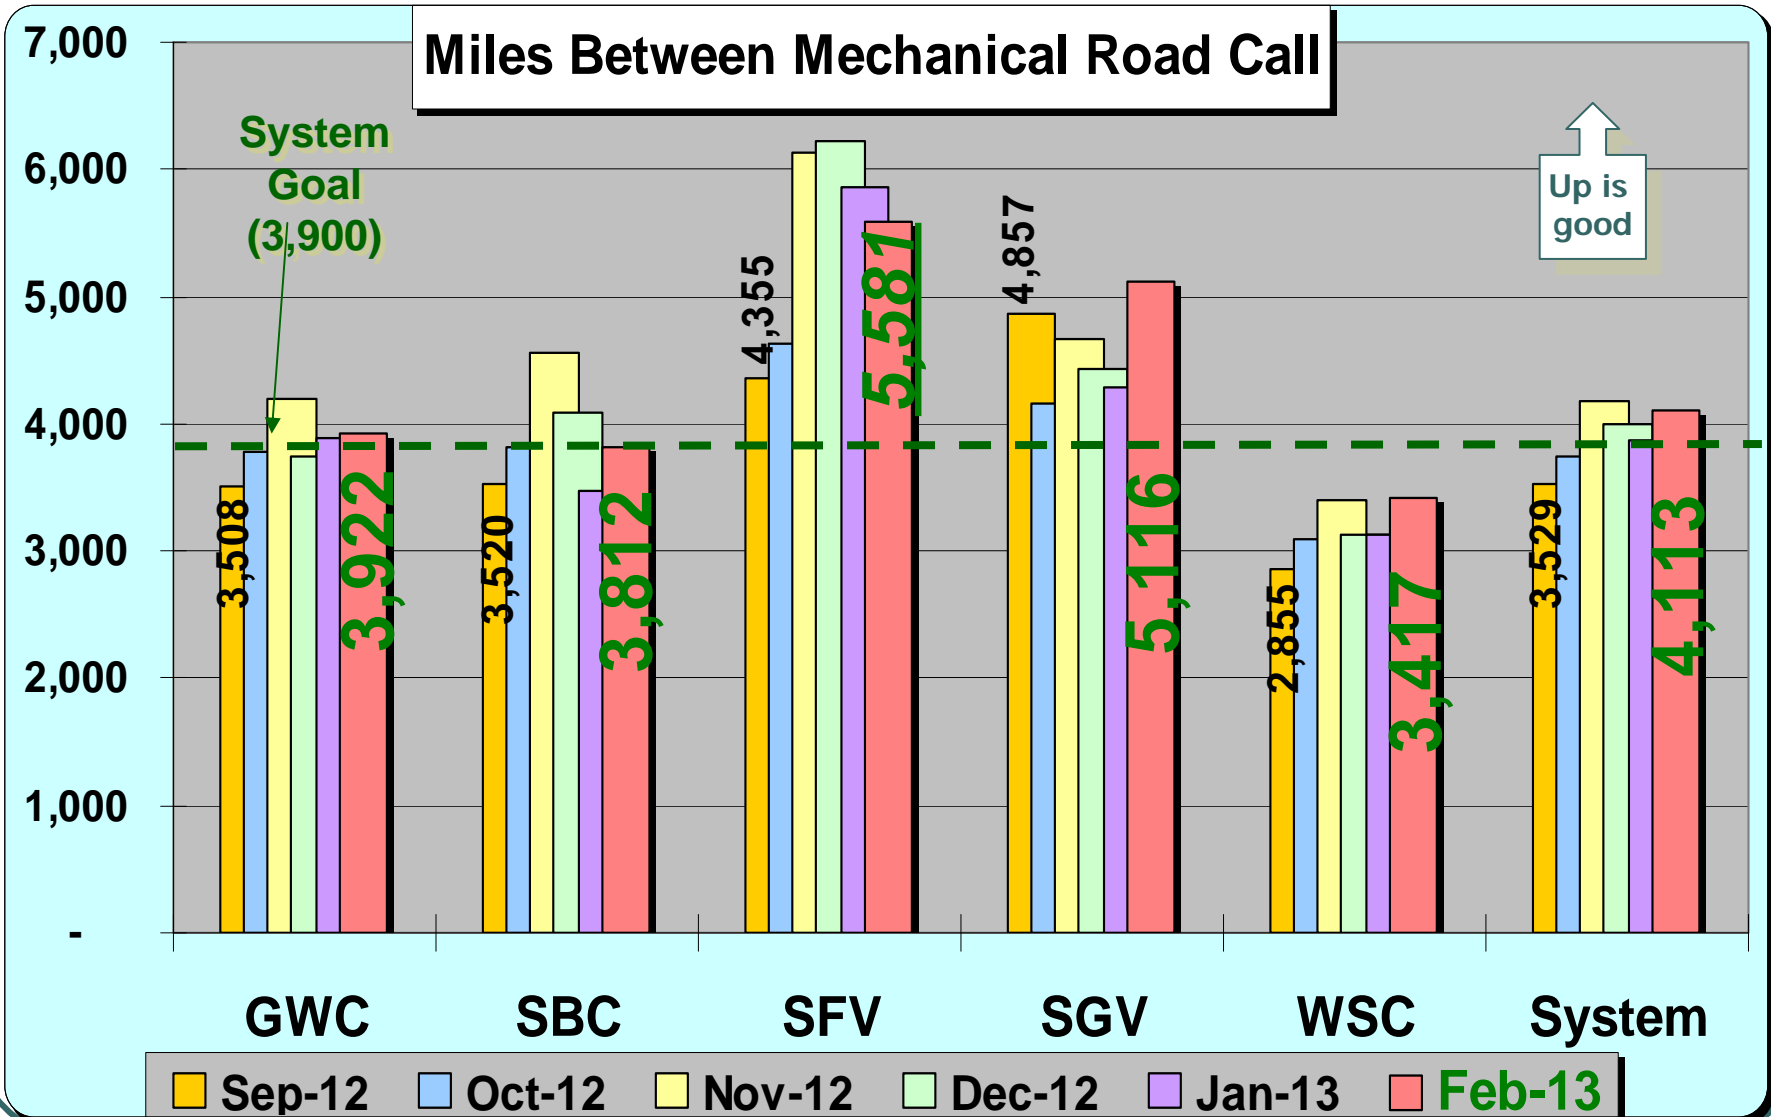

SBC Service Council April 2013 Meeting