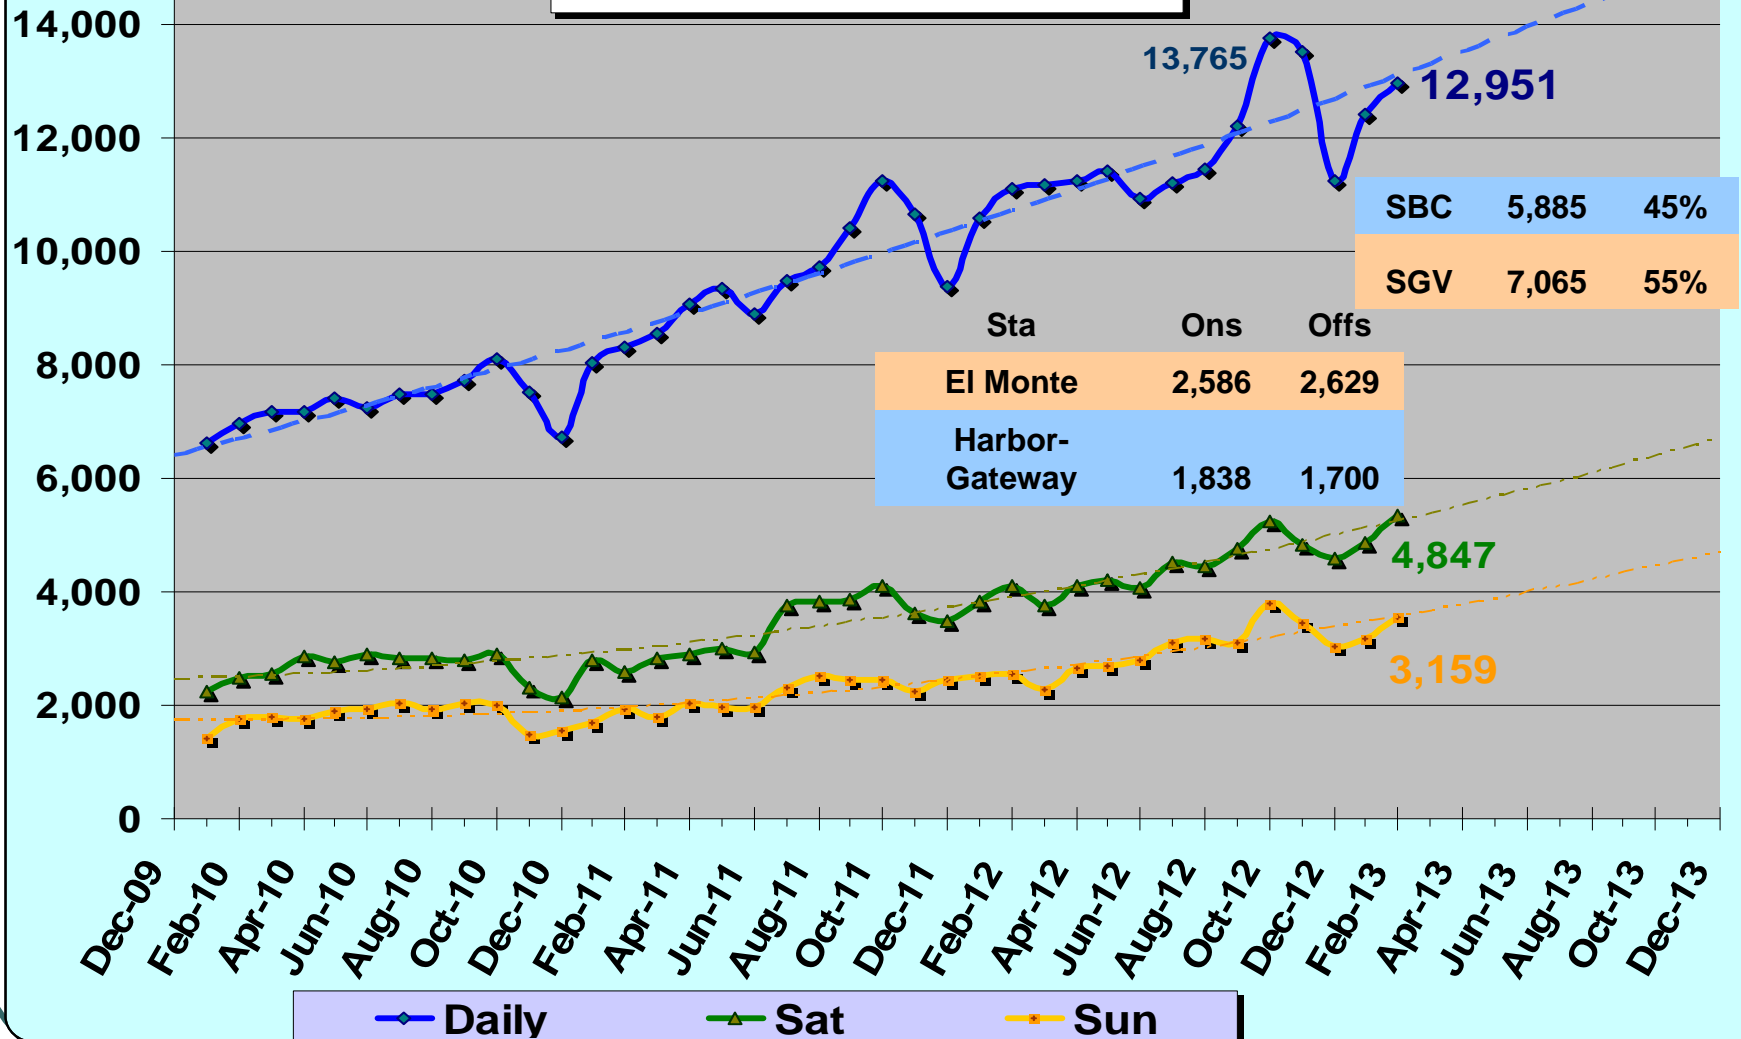

SBC Service Council April 2013 Meeting

Silver Line Ridership Trends