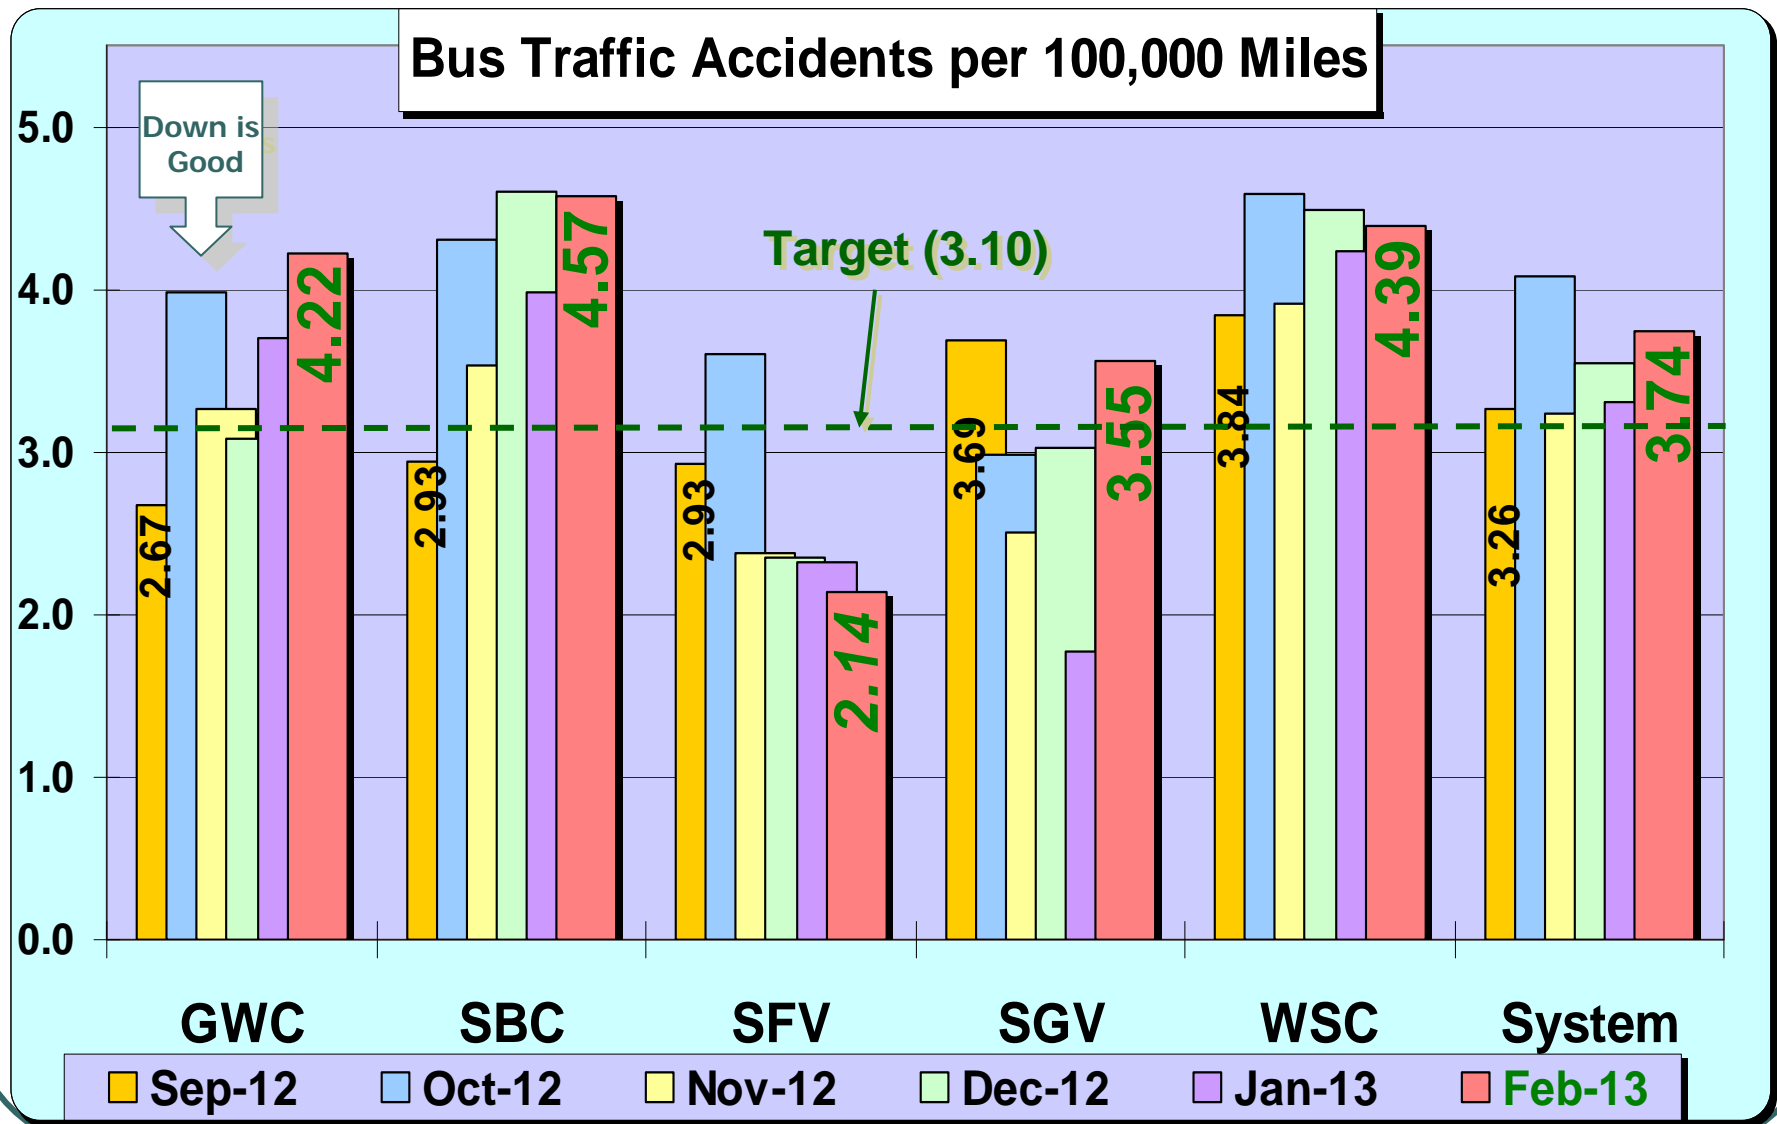

SBC Service Council April 2013 Meeting