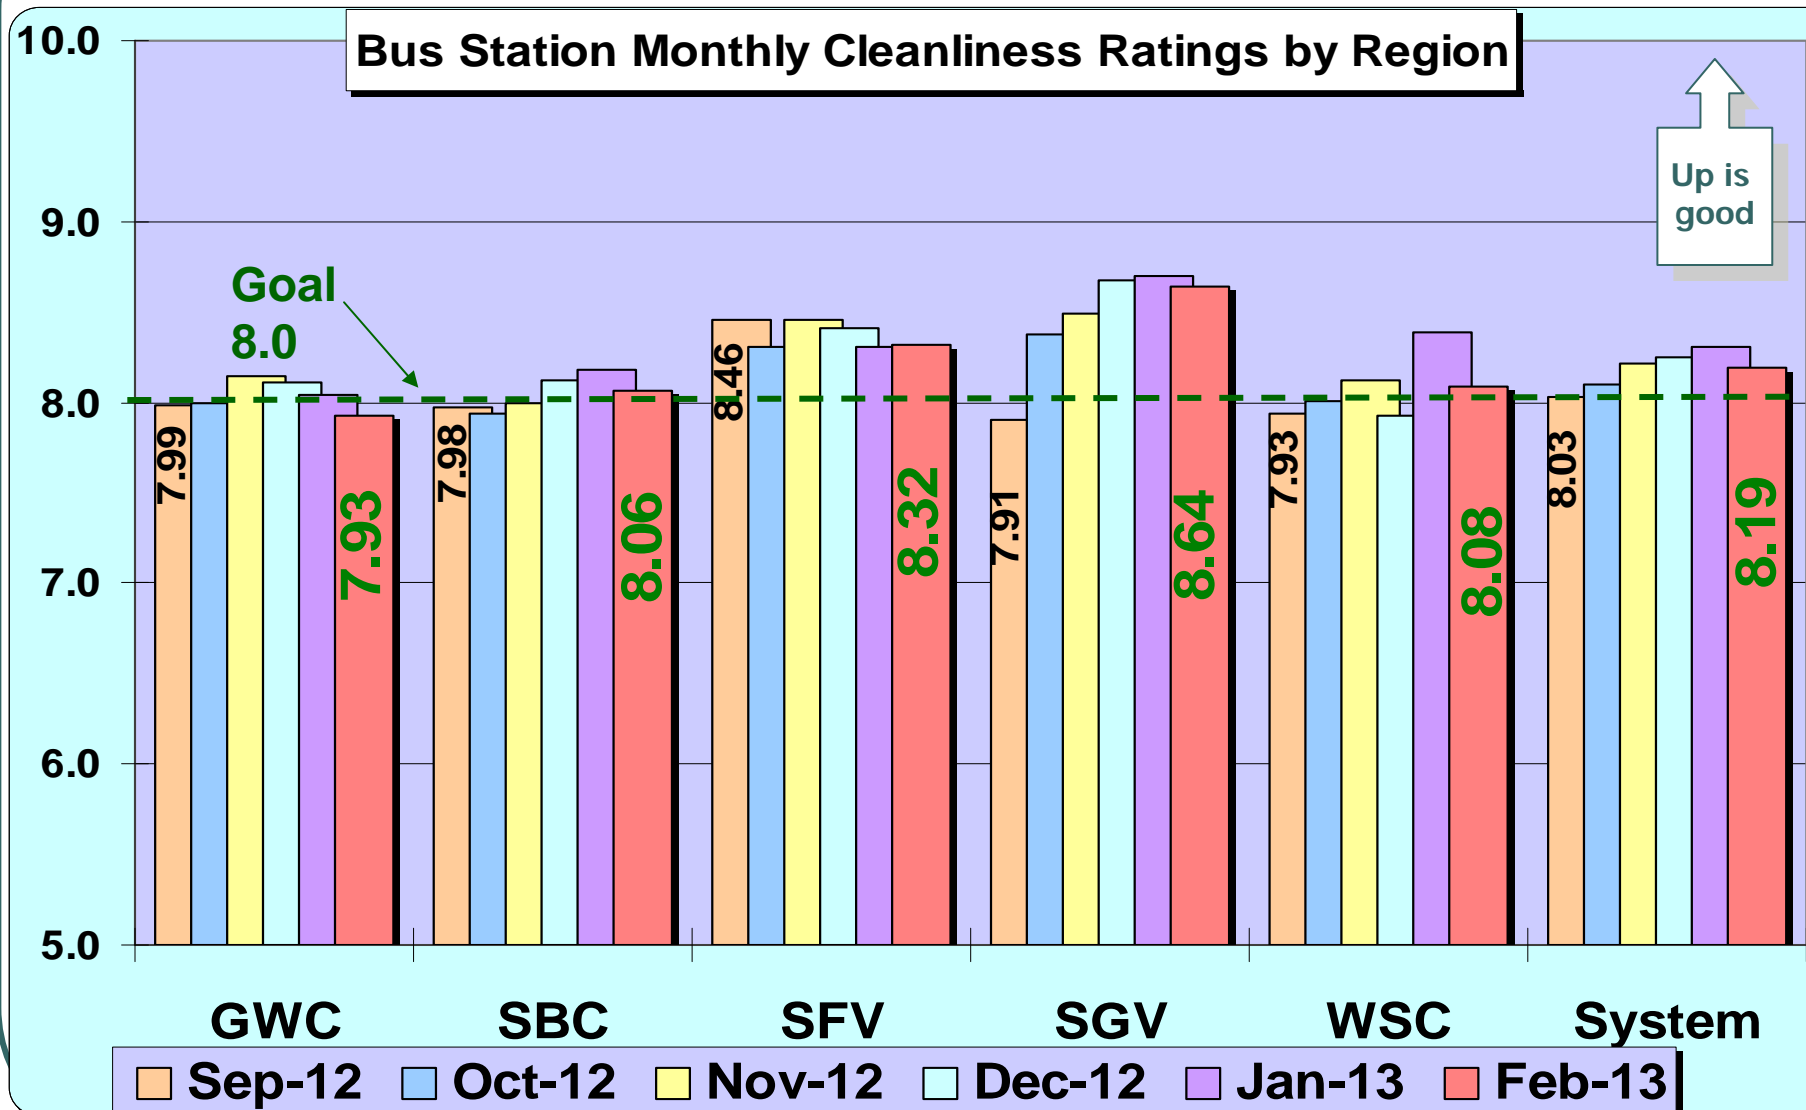

SBC Service Council April 2013 Meeting