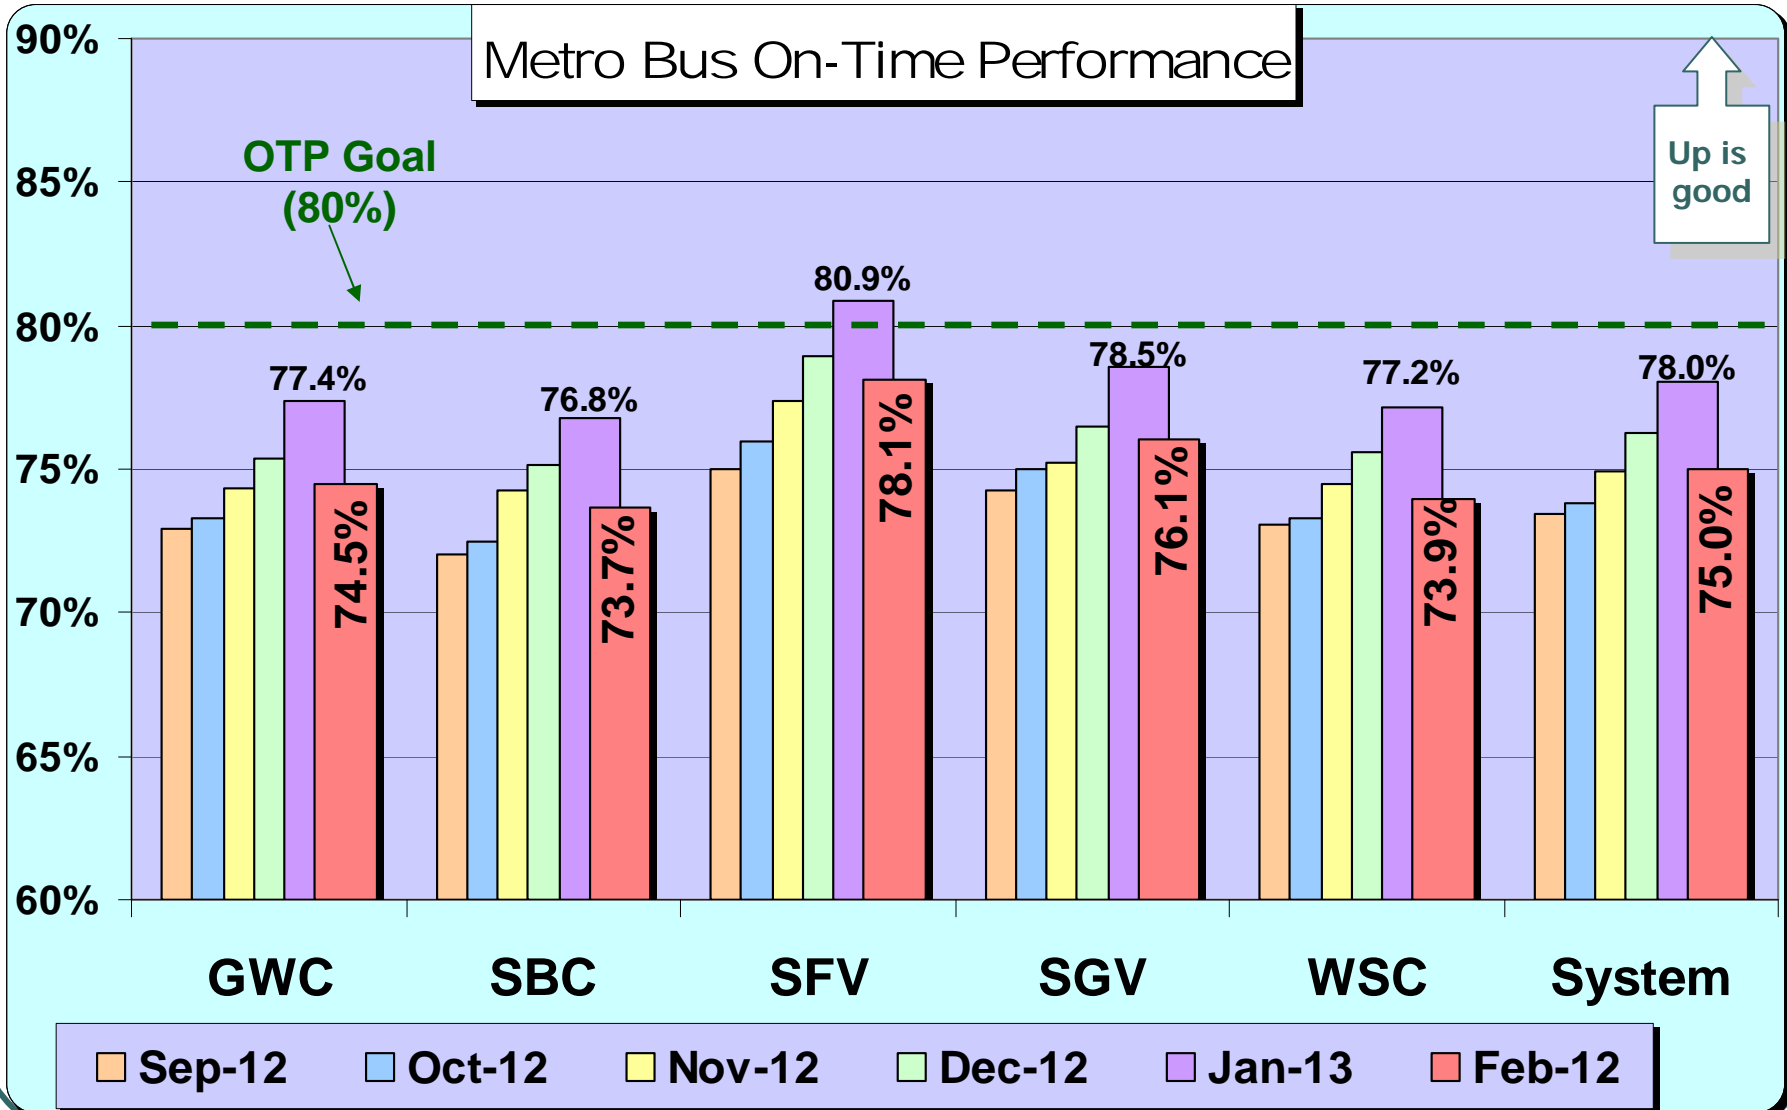

SBC Service Council April 2013 Meeting