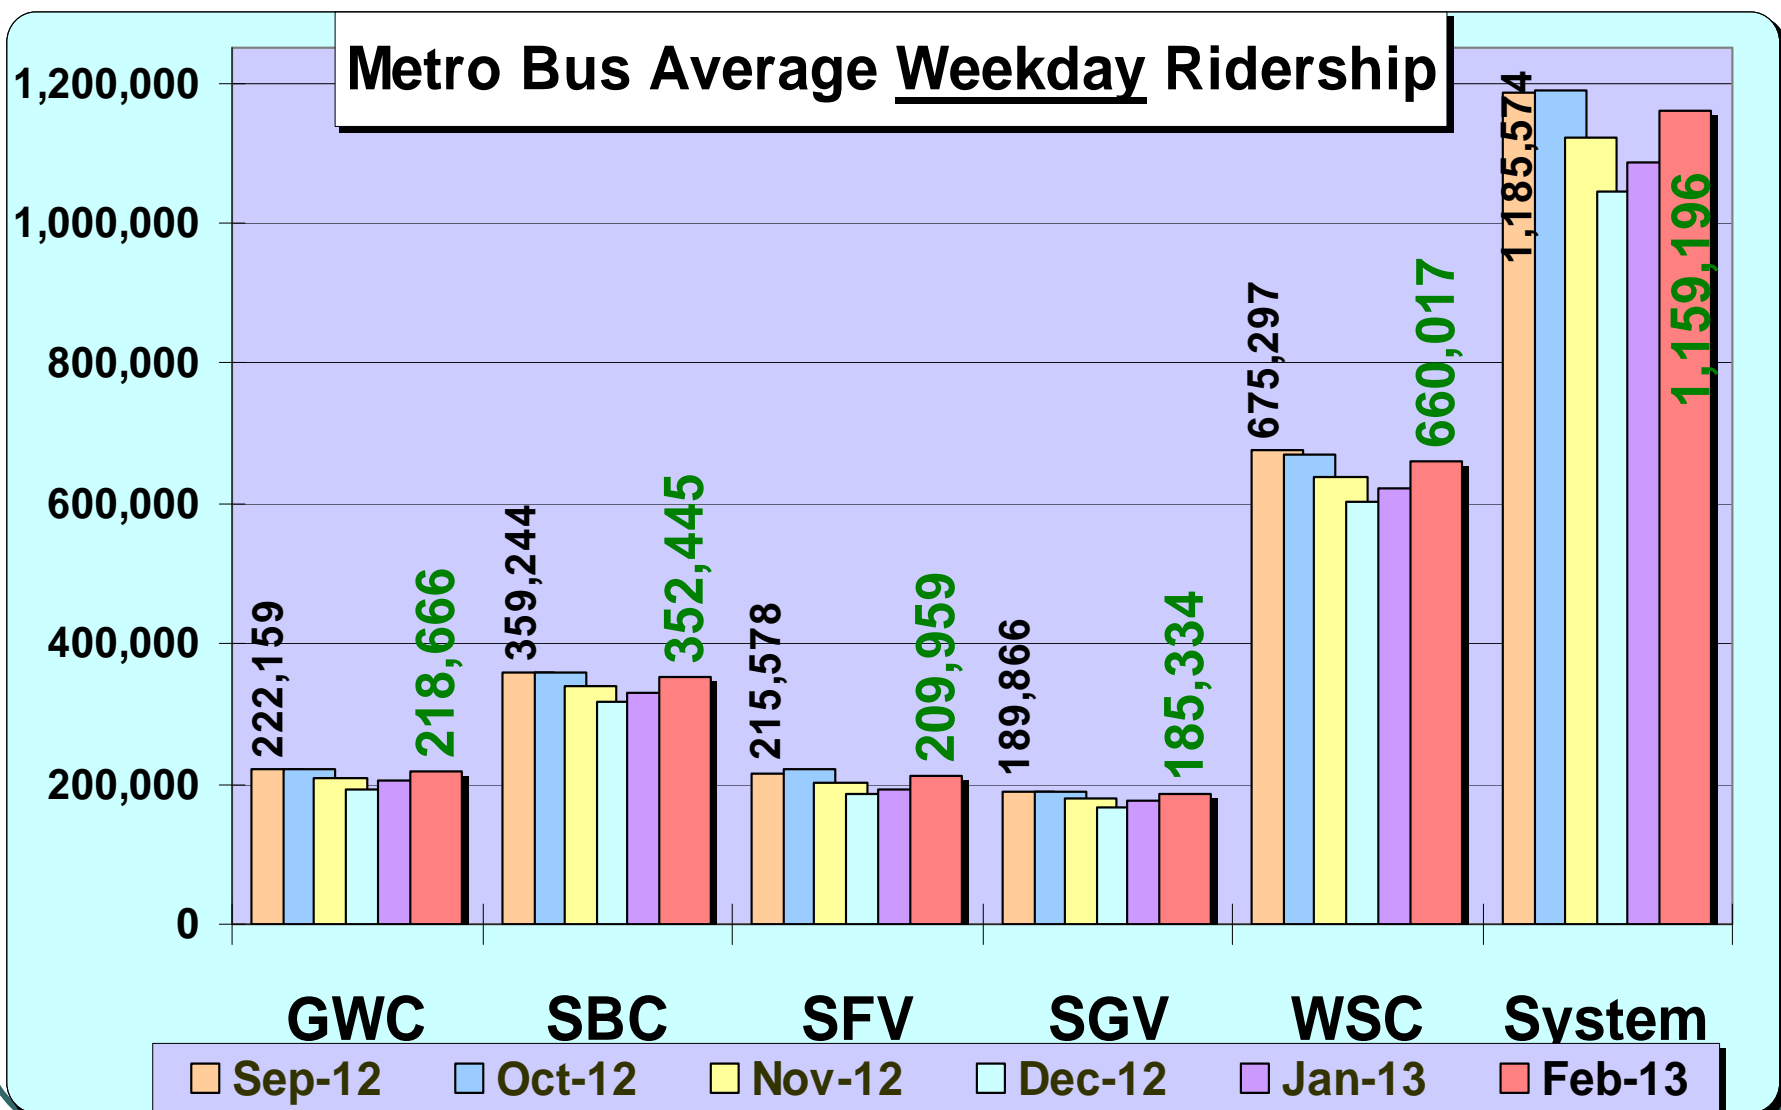

SBC Service Council April 2013 Meeting