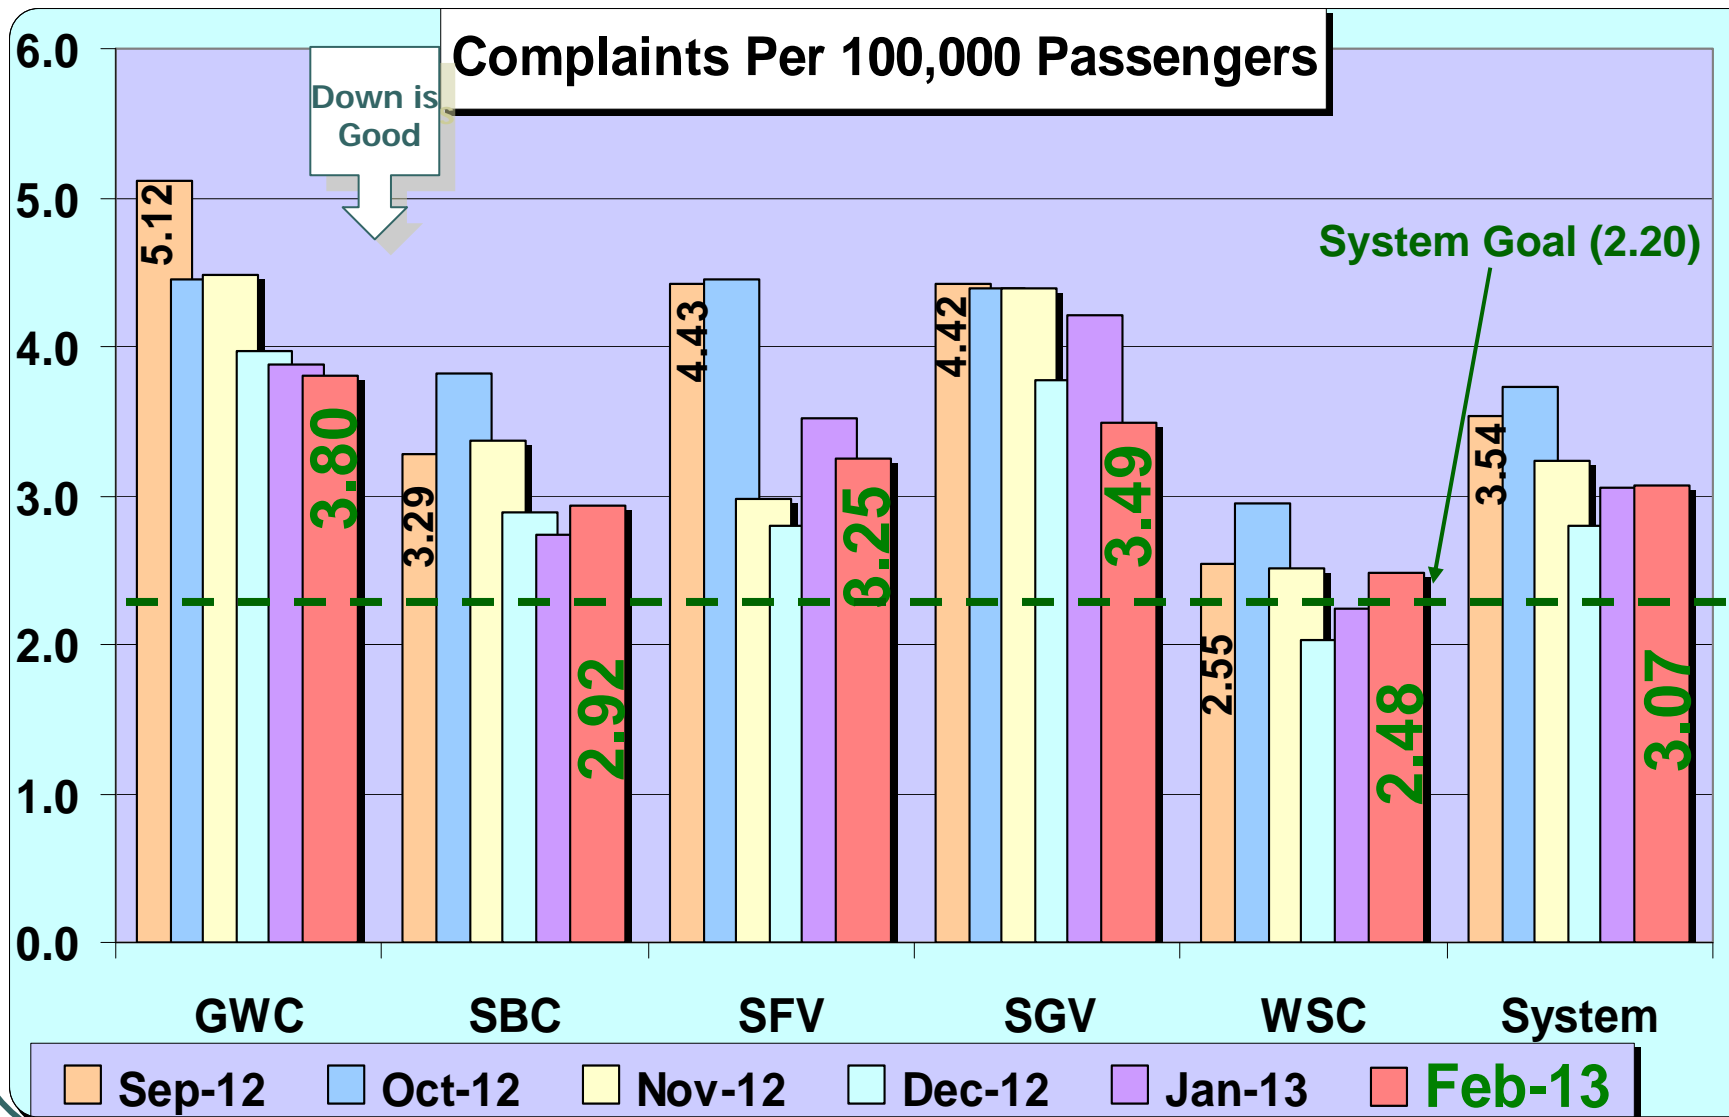

SBC Service Council April 2013 Meeting