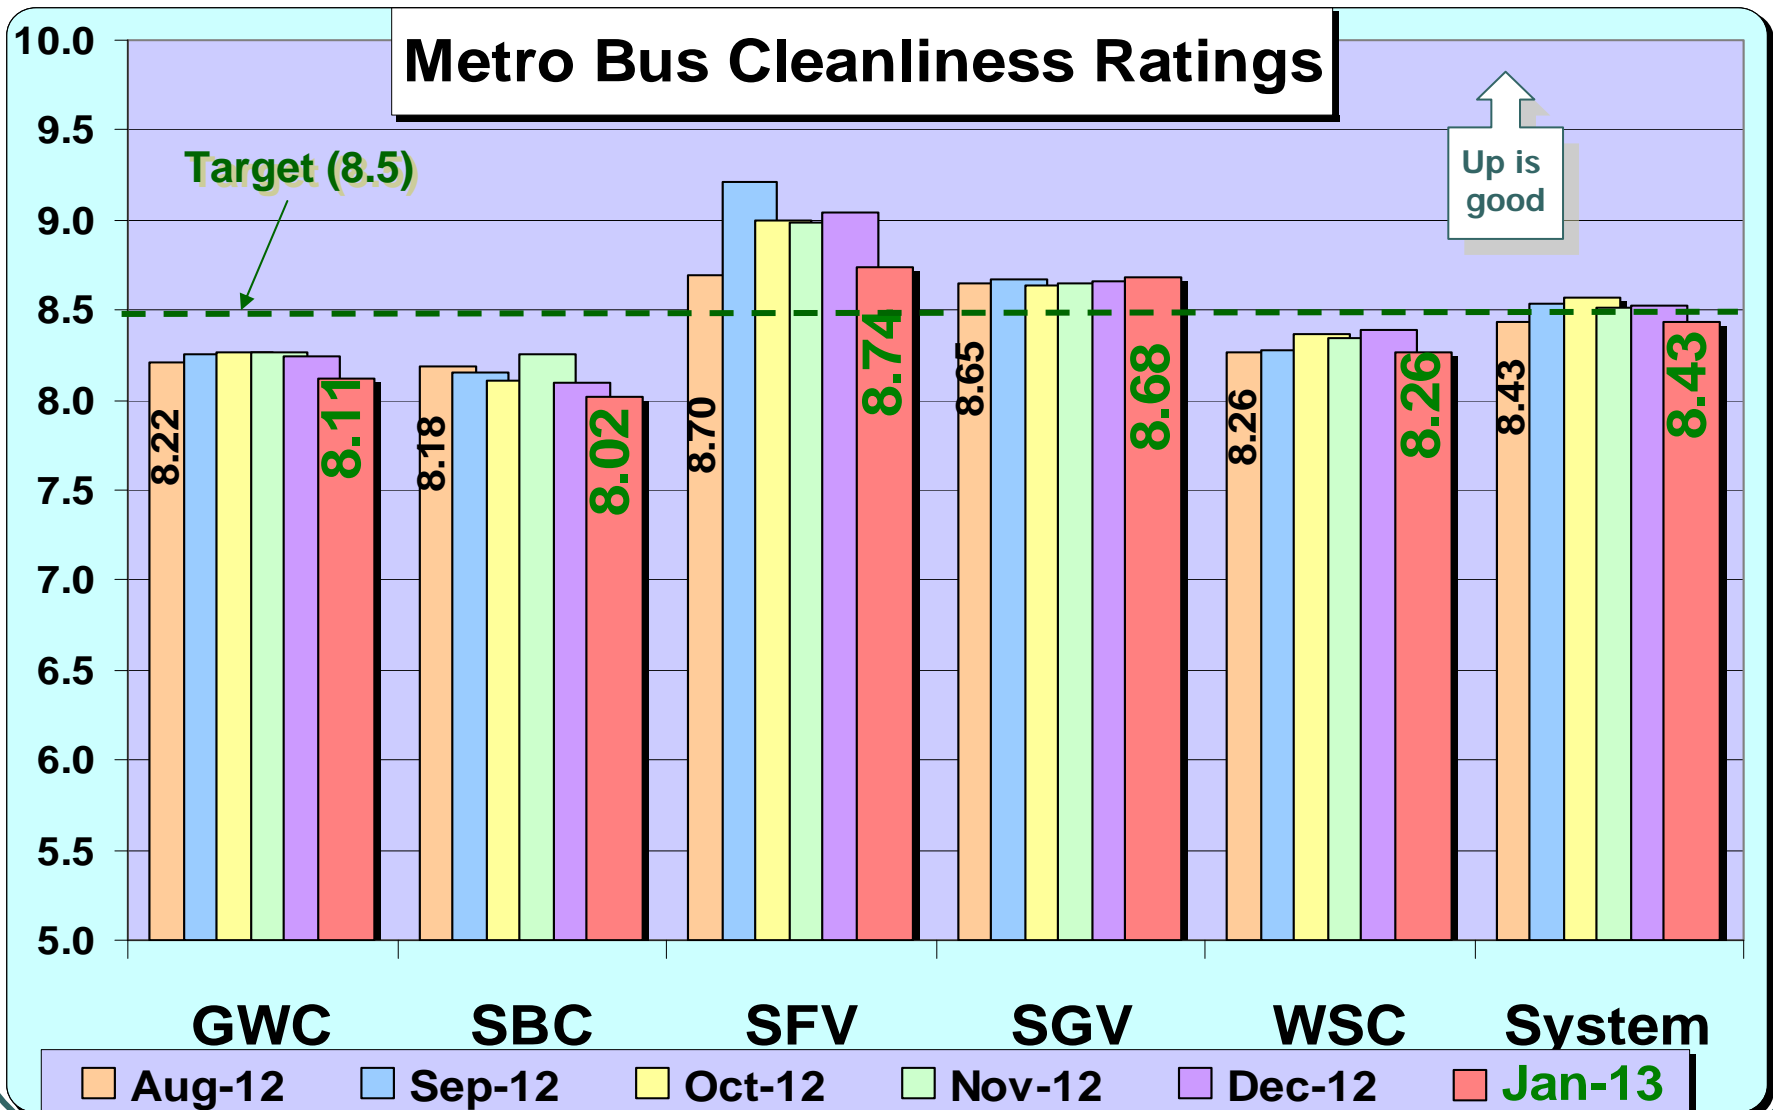

SBC Service Council April 2013 Meeting