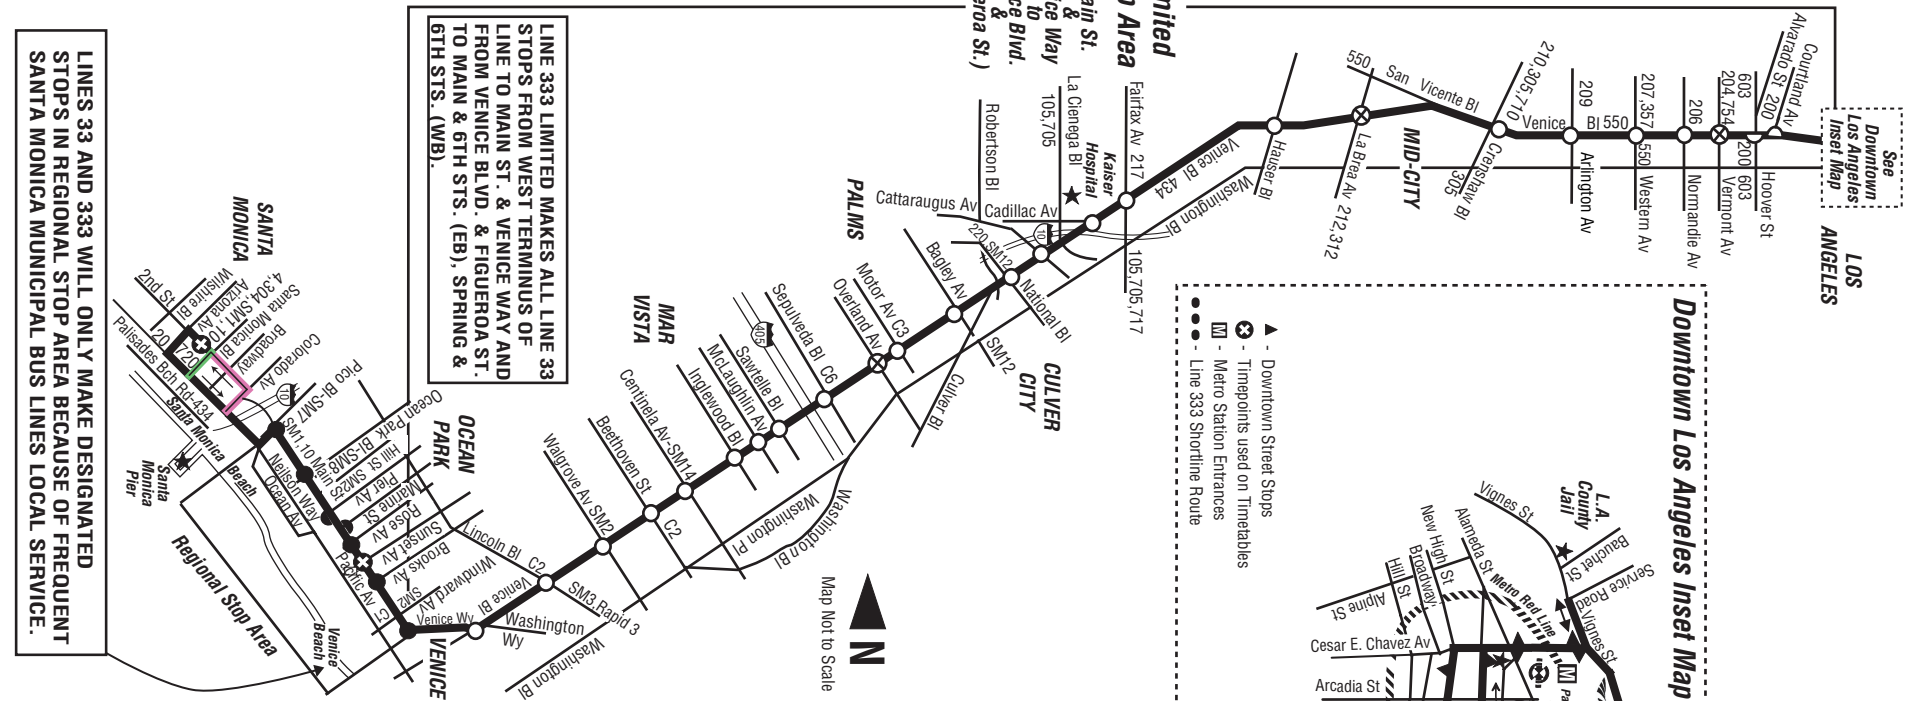

LINES 33-333

LINE 33 AND 333 WILL ONLY MAKE DESIGNATED STOPS IN REGIONAL STOP AREA BECAUSE OF FREQUENT SANTA MONICA MUNICIPAL BUS LINES LOCAL SERVICE.