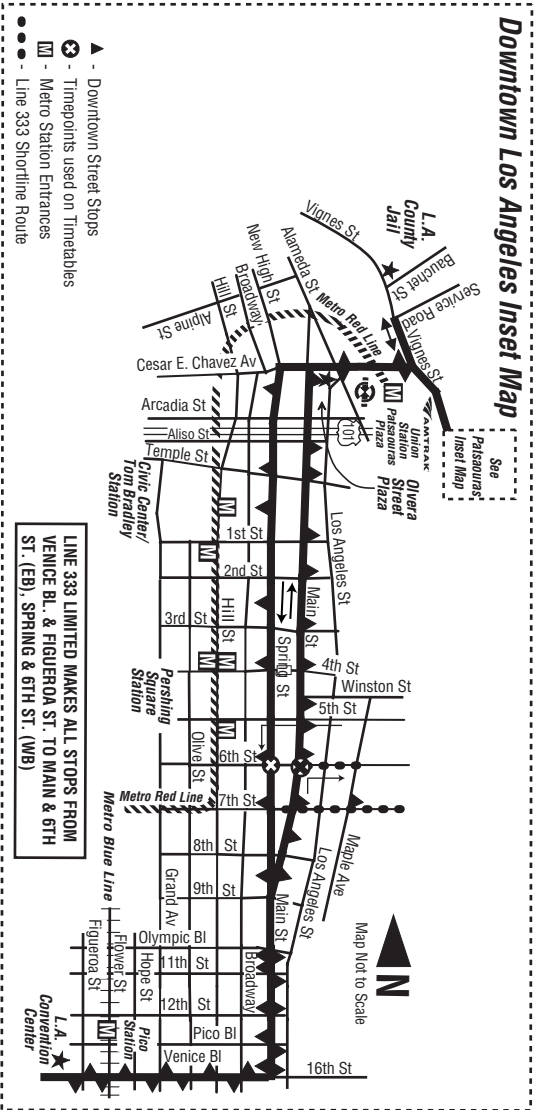

LINES 33-333

LINE 33 AND 333 WILL ONLY MAKE DESIGNATED STOPS IN REGIONAL STOP AREA BECAUSE OF FREQUENT SANTA MONICA MUNICIPAL BUS LINES LOCAL SERVICE.