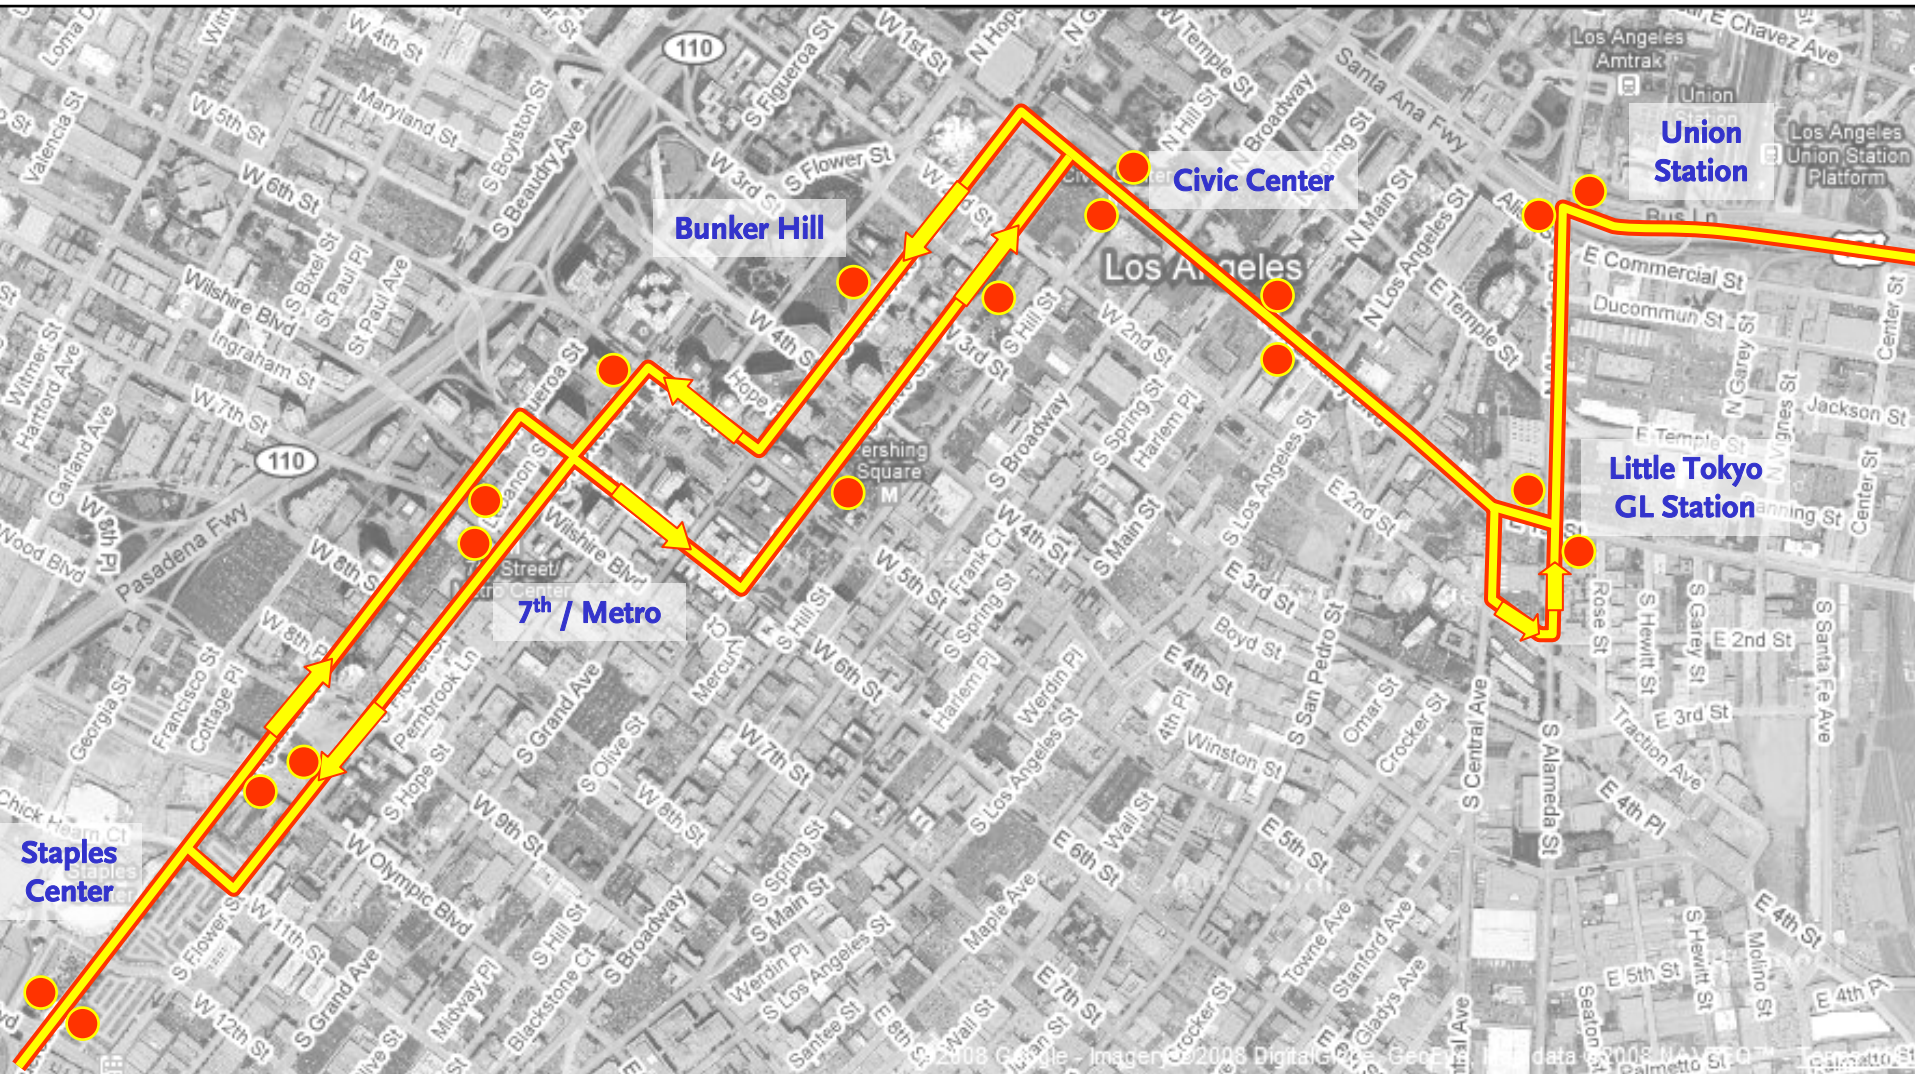

Silver Line Downtown Routing

El Monte Station to Artesia Transit Center

Westside/Central Governance Council

March 11, 2009

Metro

Silver Line Concept

Downtown Duplication (444, 446/447, 484, 490)

Prepared by Service Planning & Development Department

Downtown Routing Overview

Silver Line Downtown Routing

El Monte Station to Artesia Transit Center

Westside/Central Governance Council

March 11, 2009

Metro