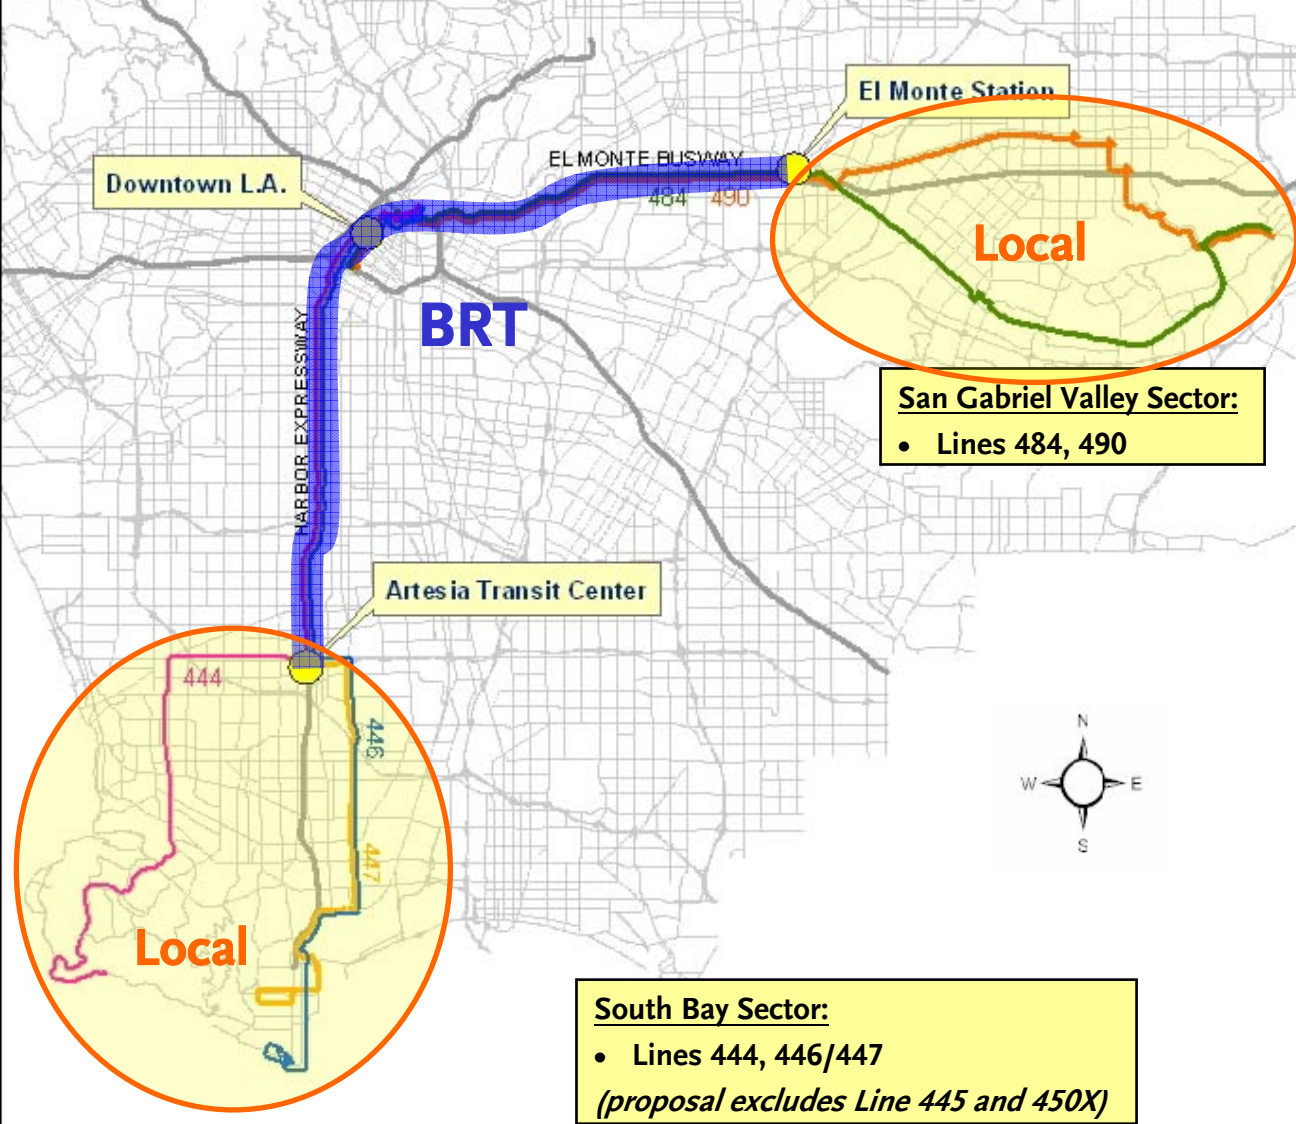

Silver Line Downtown Routing

El Monte Station to Artesia Transit Center

Westside/Central Governance Council

March 11, 2009

Metro

Silver Line Concept

Downtown Duplication (444, 446/447, 484, 490)

Prepared by Service Planning & Development Department

Downtown Routing Overview

Silver Line Downtown Routing

El Monte Station to Artesia Transit Center

Westside/Central Governance Council

March 11, 2009

Metro