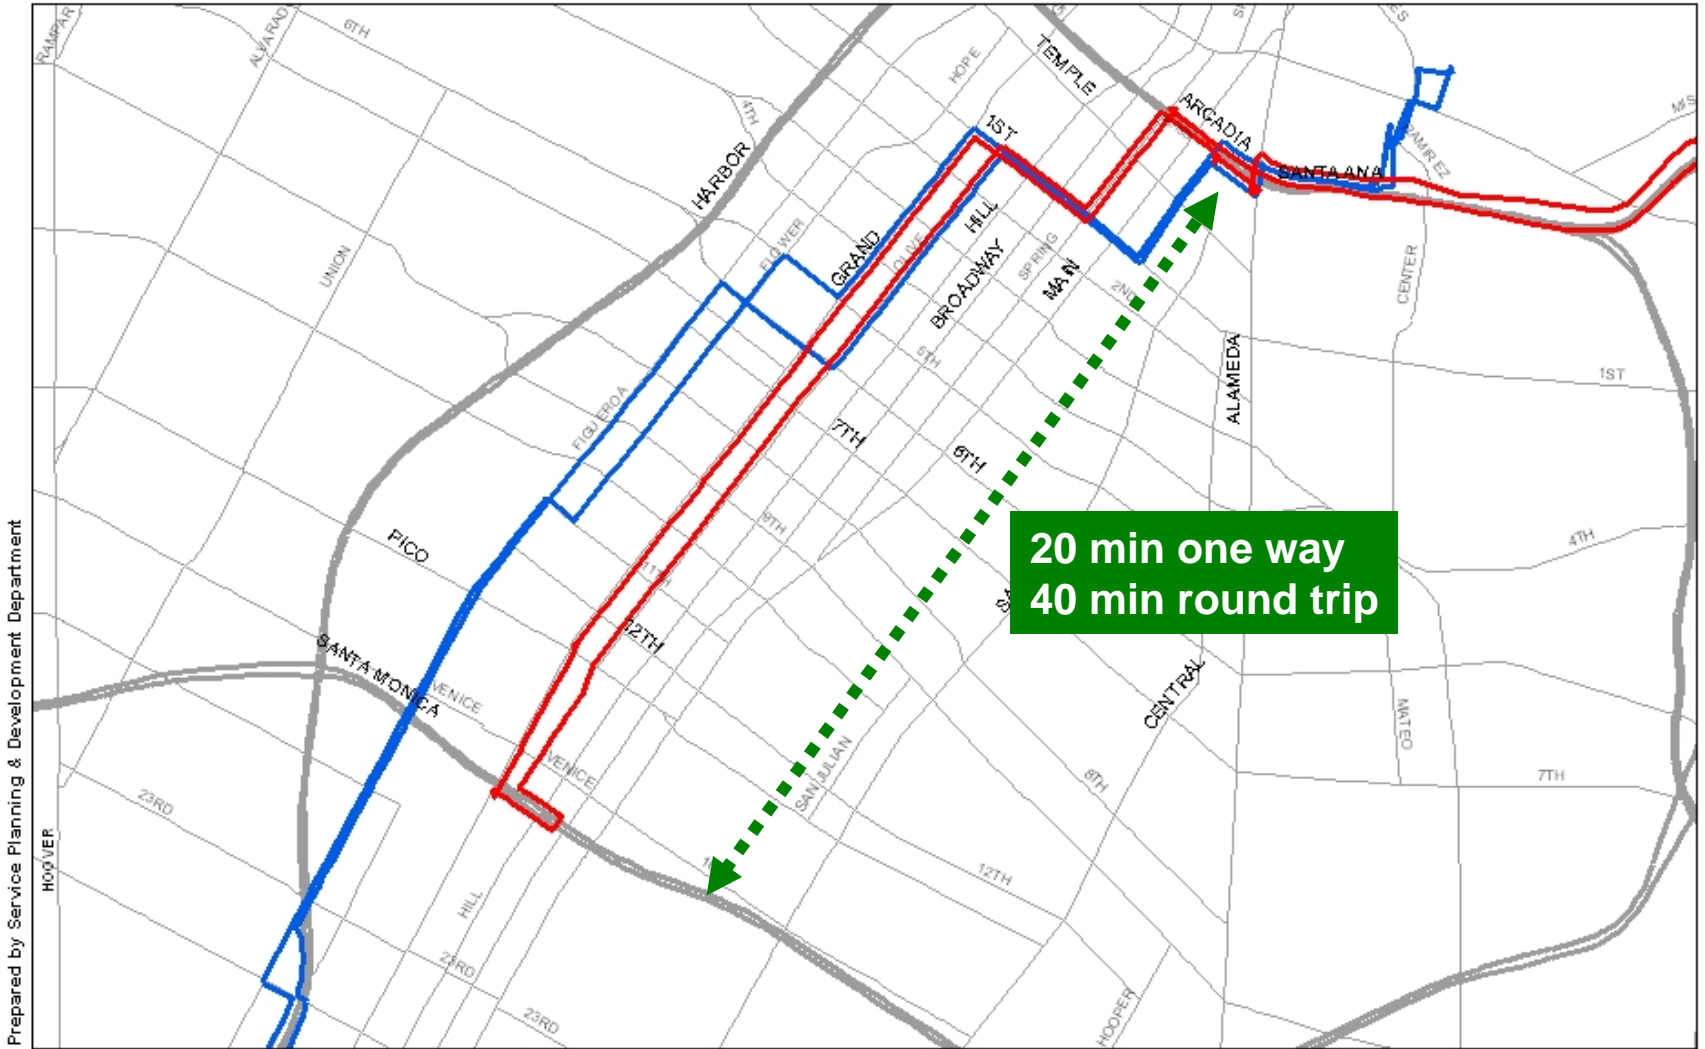

Silver Line Downtown Routing

El Monte Station to Artesia Transit Center

Westside/Central Governance Council

March 11, 2009

Metro

Silver Line Concept

Downtown Duplication (444, 446/447, 484, 490)

Prepared by Service Planning & Development Department

Downtown Routing Overview

Silver Line Downtown Routing

El Monte Station to Artesia Transit Center

Westside/Central Governance Council

March 11, 2009

Metro