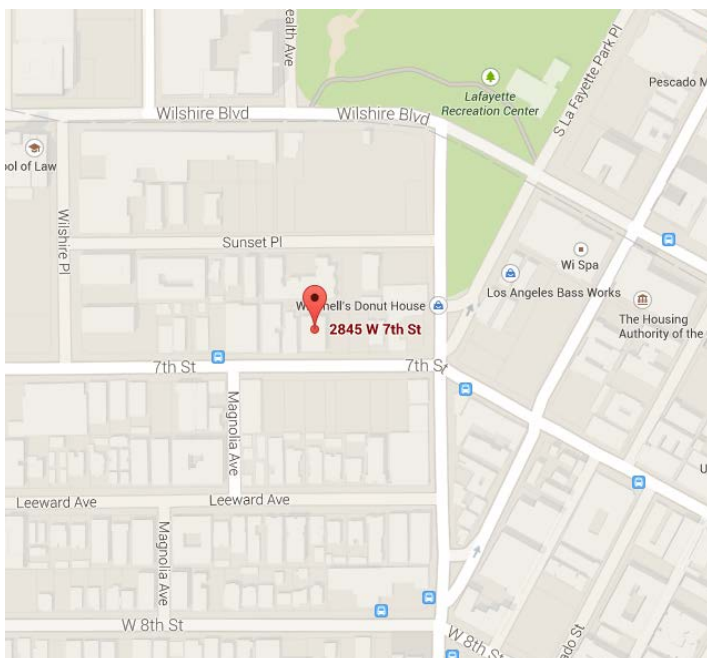

**Will & Ariel Durant
Branch Library**

**Current
Location**

Caracen

**Metro
Headquarters**

**Benjamin Franklin
Branch Library**

**Arroyo Seco
Regional Library**

Traffic, Transit, Bicycling, Terrain, Directions

Google

Map data ©2014 Google Terms Privacy Report a problem 1 mi

Arroyo Seco Regional Branch Library
6145 N. Figueroa Street
Los Angeles, CA 90042

Central City Neighborhood Partners (CCNP)
501 S. Bixel
Los Angeles, CA 90017

Benjamin Franklin Branch Library
2200 E. 1st Street
Los Angeles, CA 90033

Metro Headquarters Building
1 Gateway Plaza
Los Angeles, CA 90012

Caracen
2845 West 7th Street
Los Angeles, CA 90005

Will & Ariel Durant Branch Library
7140 W. Sunset Boulevard
Los Angeles, CA 90046