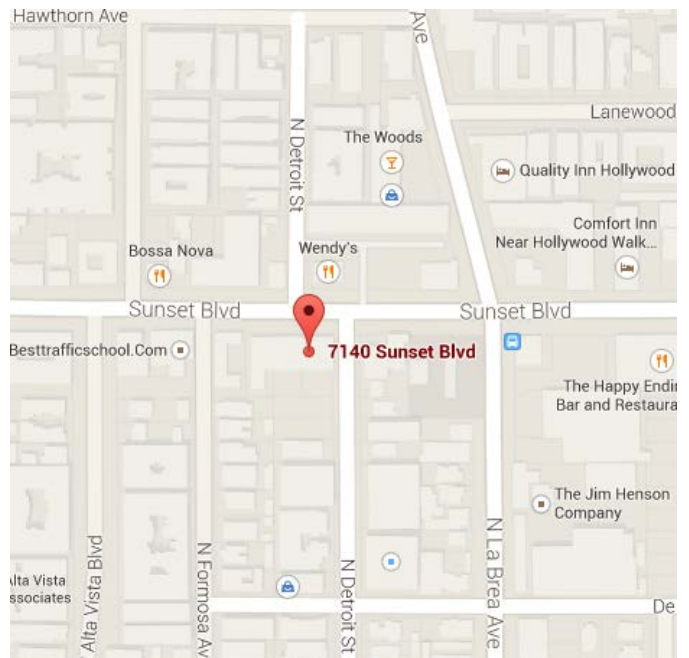

**Will & Ariel Durant
Branch Library**

**Current
Location**

Caracen

**Metro
Headquarters**

**Benjamin Franklin
Branch Library**

**Arroyo Seco
Regional Library**

Traffic, Transit, Bicycling, Terrain, Directions

Google

Map data ©2014 Google Terms Privacy Report a problem 1 mi

Arroyo Seco Regional Branch Library
6145 N. Figueroa Street
Los Angeles, CA 90042

Central City Neighborhood Partners (CCNP)
501 S. Bixel
Los Angeles, CA 90017

Benjamin Franklin Branch Library
2200 E. 1st Street
Los Angeles, CA 90033

Metro Headquarters Building
1 Gateway Plaza
Los Angeles, CA 90012

Caracen
2845 West 7th Street
Los Angeles, CA 90005

Will & Ariel Durant Branch Library
7140 W. Sunset Boulevard
Los Angeles, CA 90046