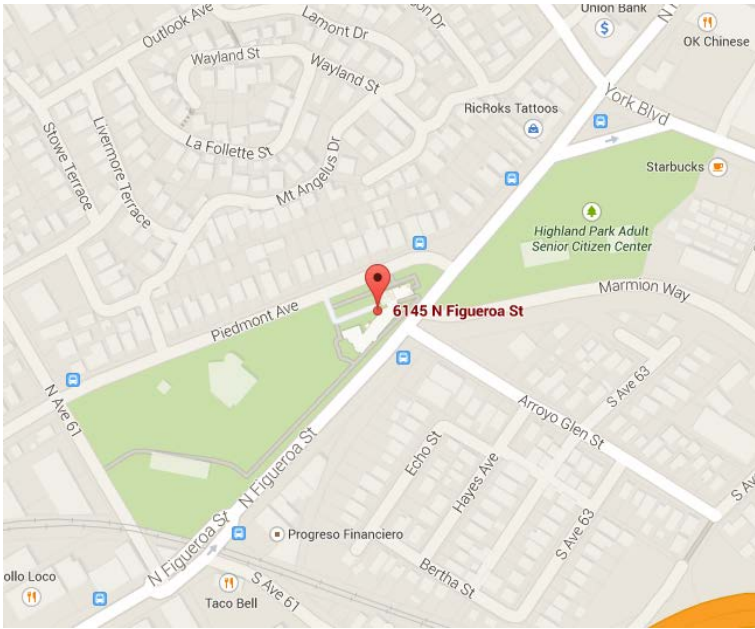

**Will & Ariel Durant
Branch Library**

**Current
Location**

Caracen

**Metro
Headquarters**

**Benjamin Franklin
Branch Library**

**Arroyo Seco
Regional Library**

Traffic, Transit, Bicycling, Terrain, Directions

Google

Map data ©2014 Google Terms Privacy Report a problem 1 mi

Arroyo Seco Regional Branch Library
6145 N. Figueroa Street
Los Angeles, CA 90042

Central City Neighborhood Partners (CCNP)
501 S. Bixel
Los Angeles, CA 90017

Benjamin Franklin Branch Library
2200 E. 1st Street
Los Angeles, CA 90033

Metro Headquarters Building
1 Gateway Plaza
Los Angeles, CA 90012

Caracen
2845 West 7th Street
Los Angeles, CA 90005

Will & Ariel Durant Branch Library
7140 W. Sunset Boulevard
Los Angeles, CA 90046