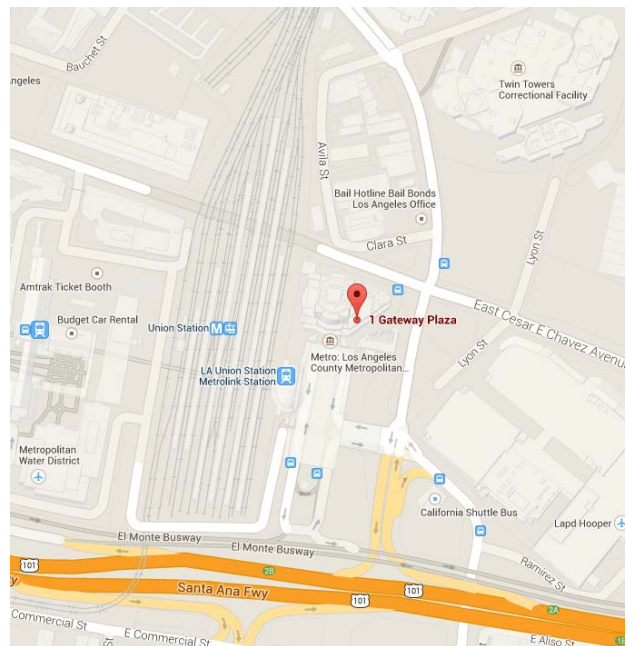

**Will & Ariel Durant
Branch Library**

**Current
Location**

Caracen

**Metro
Headquarters**

**Benjamin Franklin
Branch Library**

**Arroyo Seco
Regional Library**

Traffic, Transit, Bicycling, Terrain, Directions

Google

Map data ©2014 Google Terms Privacy Report a problem 1 mi

Arroyo Seco Regional Branch Library
6145 N. Figueroa Street
Los Angeles, CA 90042

Central City Neighborhood Partners (CCNP)
501 S. Bixel
Los Angeles, CA 90017

Benjamin Franklin Branch Library
2200 E. 1st Street
Los Angeles, CA 90033

Metro Headquarters Building
1 Gateway Plaza
Los Angeles, CA 90012

Caracen
2845 West 7th Street
Los Angeles, CA 90005

Will & Ariel Durant Branch Library
7140 W. Sunset Boulevard
Los Angeles, CA 90046