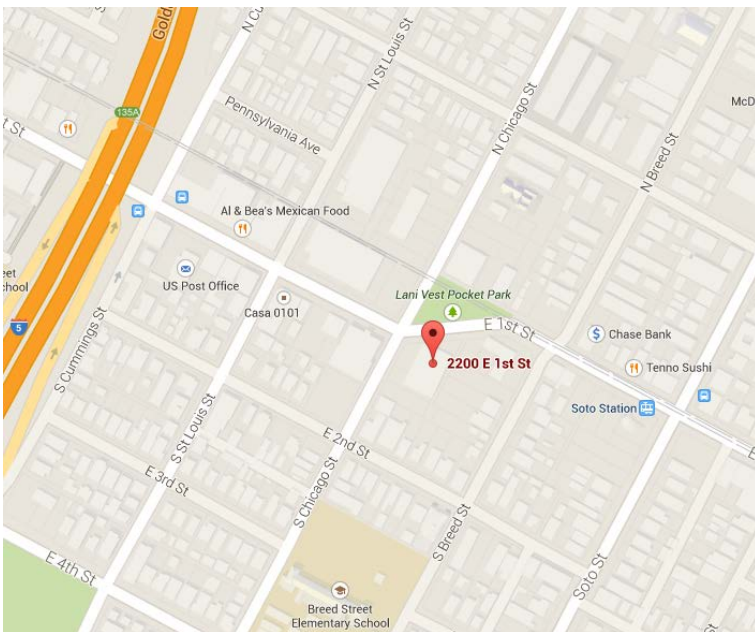

**Will & Ariel Durant
Branch Library**

**Current
Location**

Caracen

**Metro
Headquarters**

**Benjamin Franklin
Branch Library**

**Arroyo Seco
Regional Library**

Traffic, Transit, Bicycling, Terrain, Directions

Google

Map data ©2014 Google Terms Privacy Report a problem 1 mi

Arroyo Seco Regional Branch Library
6145 N. Figueroa Street
Los Angeles, CA 90042

Central City Neighborhood Partners (CCNP)
501 S. Bixel
Los Angeles, CA 90017

Benjamin Franklin Branch Library
2200 E. 1st Street
Los Angeles, CA 90033

Metro Headquarters Building
1 Gateway Plaza
Los Angeles, CA 90012

Caracen
2845 West 7th Street
Los Angeles, CA 90005

Will & Ariel Durant Branch Library
7140 W. Sunset Boulevard
Los Angeles, CA 90046