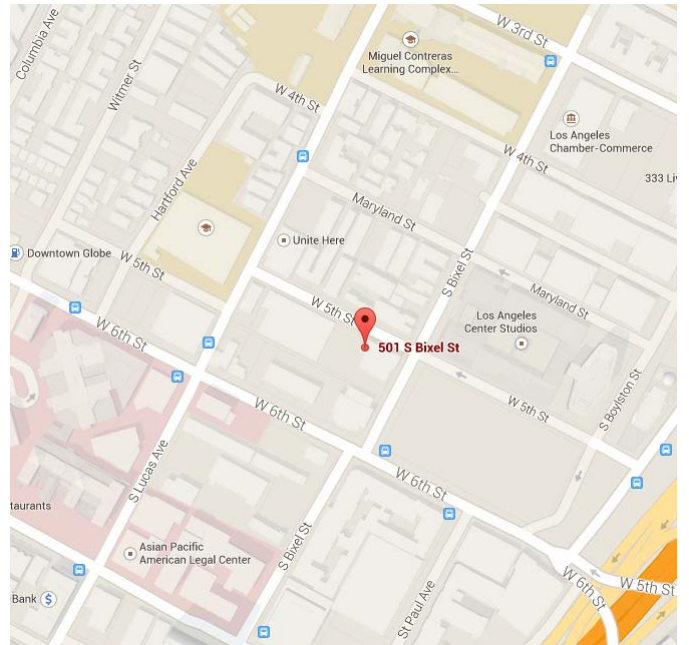

**Will & Ariel Durant
Branch Library**

**Current
Location**

Caracen

**Metro
Headquarters**

**Benjamin Franklin
Branch Library**

**Arroyo Seco
Regional Library**

Traffic, Transit, Bicycling, Terrain, Directions

Google

Map data ©2014 Google Terms Privacy Report a problem 1 mi

Arroyo Seco Regional Branch Library
6145 N. Figueroa Street
Los Angeles, CA 90042

Central City Neighborhood Partners (CCNP)
501 S. Bixel
Los Angeles, CA 90017

Benjamin Franklin Branch Library
2200 E. 1st Street
Los Angeles, CA 90033

Metro Headquarters Building
1 Gateway Plaza
Los Angeles, CA 90012

Caracen
2845 West 7th Street
Los Angeles, CA 90005

Will & Ariel Durant Branch Library
7140 W. Sunset Boulevard
Los Angeles, CA 90046